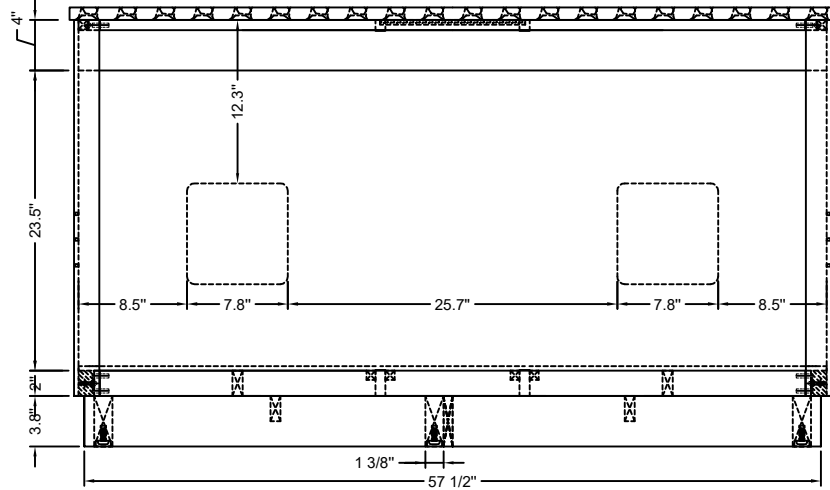

WATER CREATION

MODEL: CHESTNUT 60

MODEL: CHESTNUT 60

MODEL: CHESTNUT 60

MODEL: F2-0014