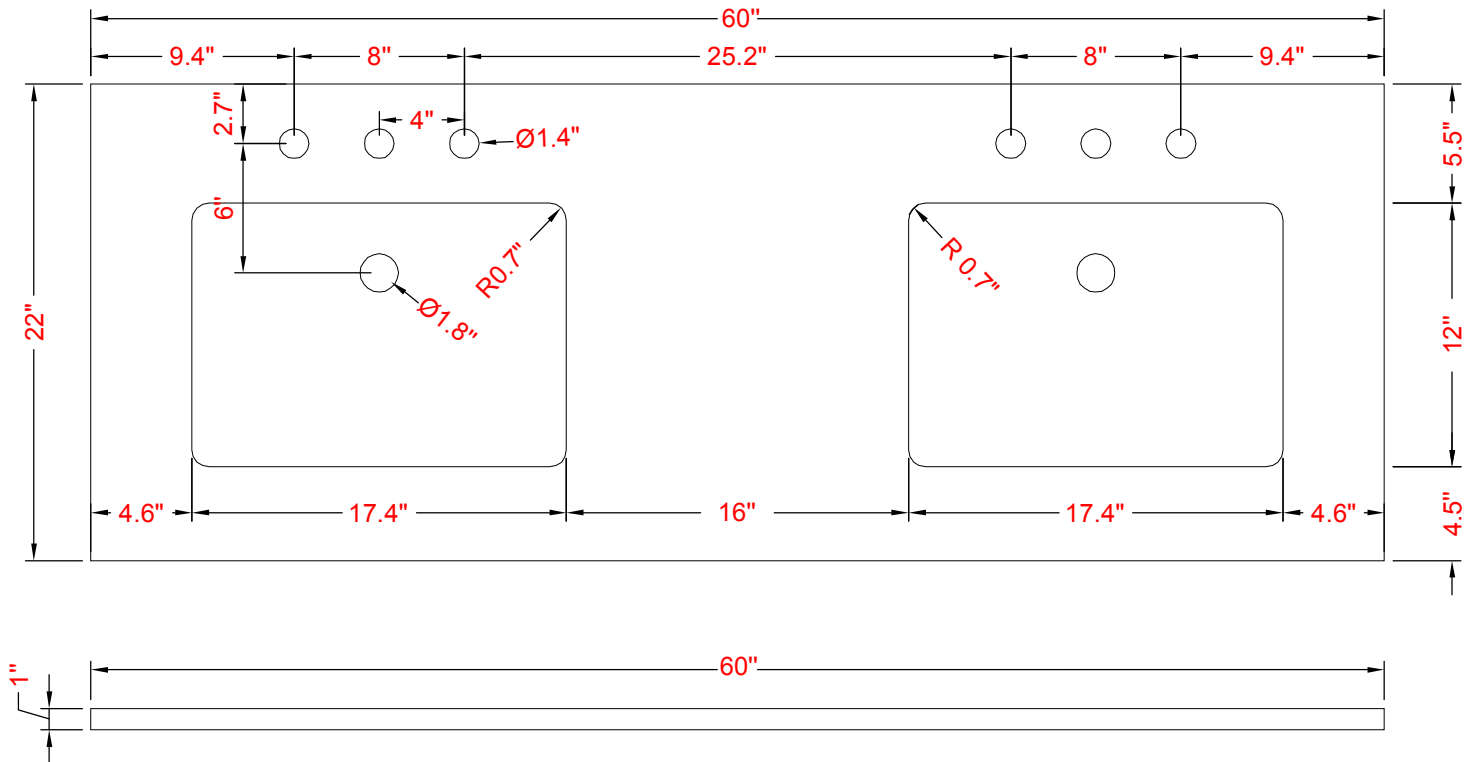

WATER CREATION

MODEL: CHESTNUT 60

MODEL: CHESTNUT 60

MODEL: CHESTNUT 60

MODEL: F2-0014