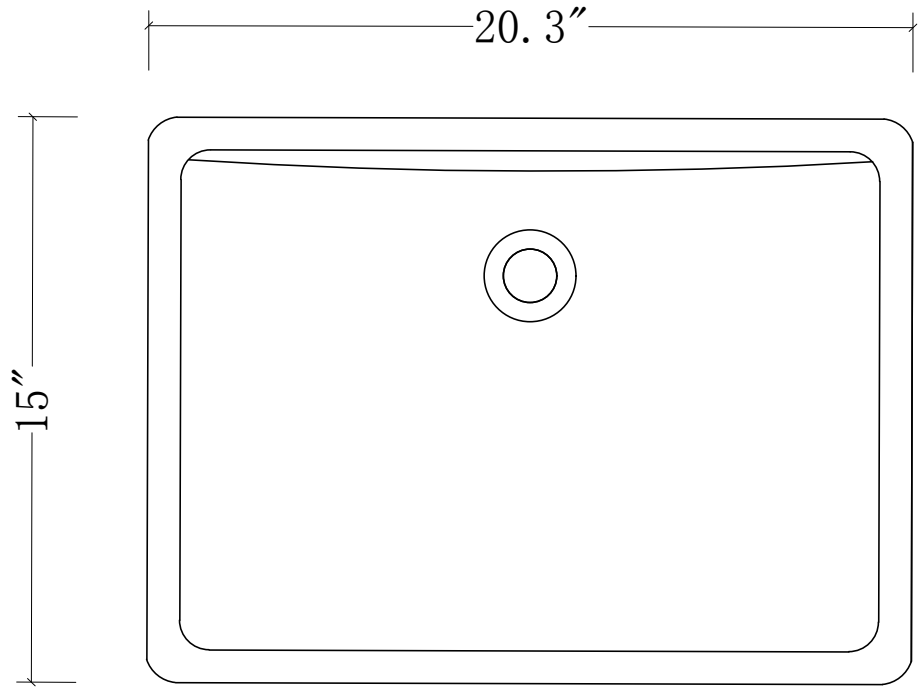

WATER CREATION

MODEL: CHESTNUT 60

MODEL: CHESTNUT 60

MODEL: CHESTNUT 60

MODEL: F2-0014