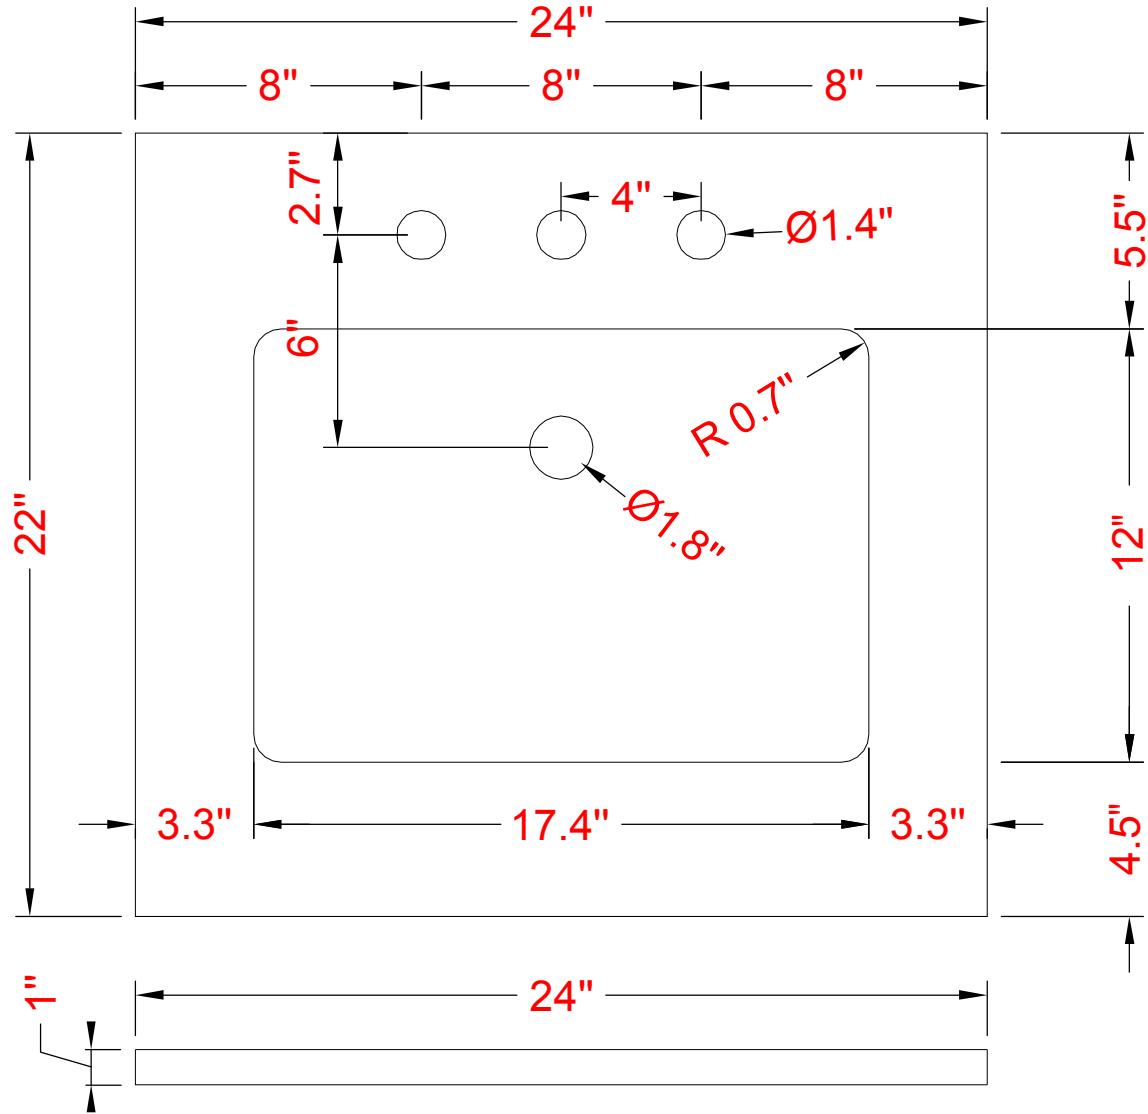

MODEL: CHESTNUT 24

WATER CREATION

MODEL: CHESTNUT 24

MODEL: CHESTNUT 24

MODEL: F2-0014