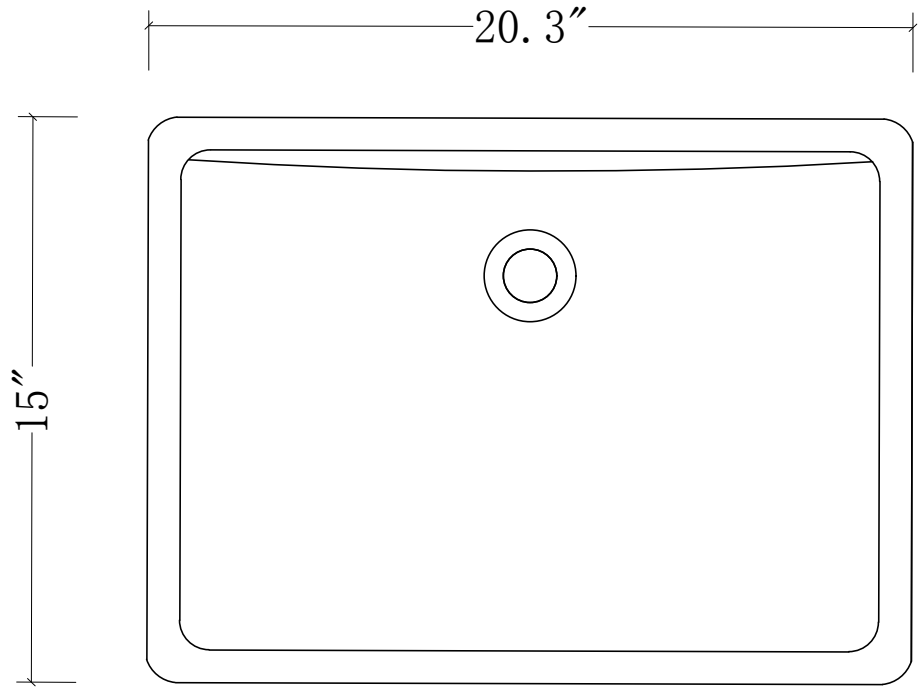

MODEL: CHESTNUT 24

WATER CREATION

MODEL: CHESTNUT 24

MODEL: CHESTNUT 24

MODEL: F2-0014