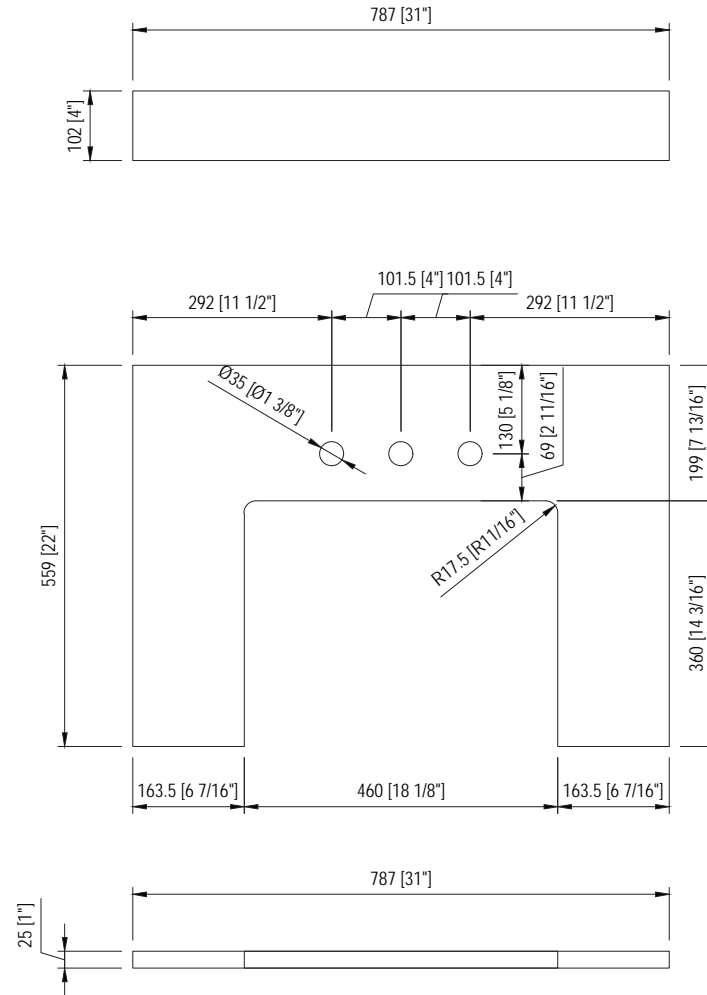

MODEL: PAISLEY30

MODEL: PAISLEY30

520 [20 1/2"]±2mm

210 [8 1/4"]±2mm

500 [19 11/16"]±2mm

390 [15 3/8"]±2mm

385 [15 3/16"]±2mm