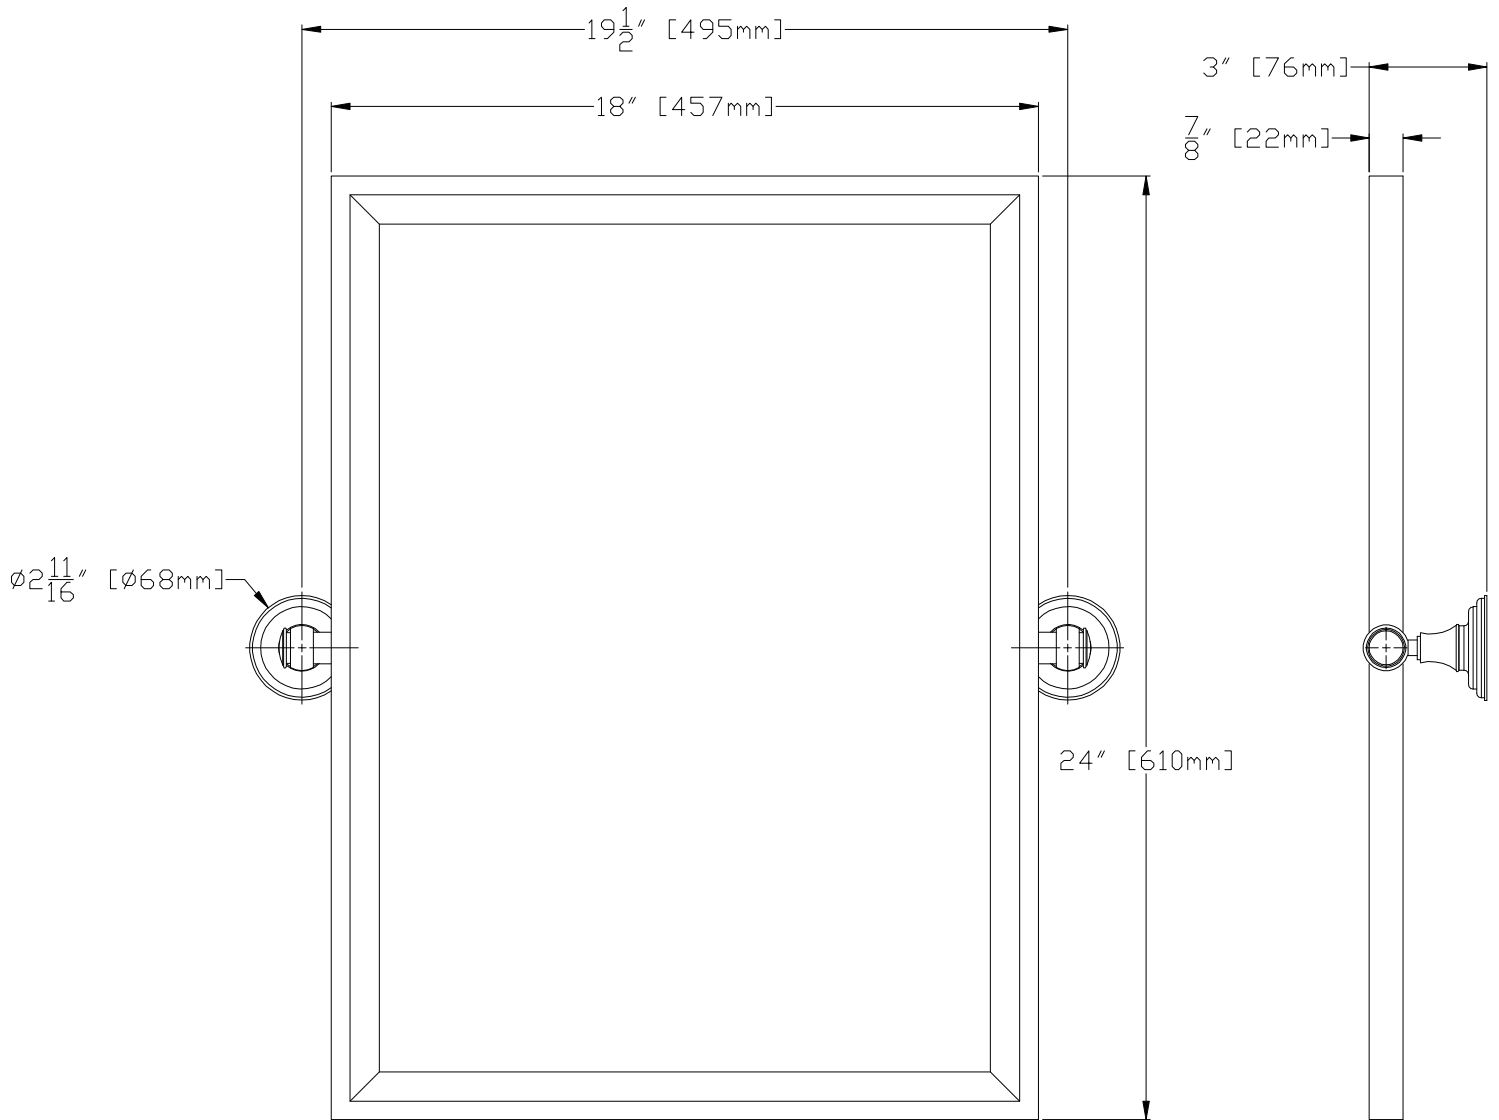

3D VIEW

FRONT VIEW

SIDE VIEW

BACK VIEW

MODEL: EMPIRE-M-1824

MODEL: F2-0012