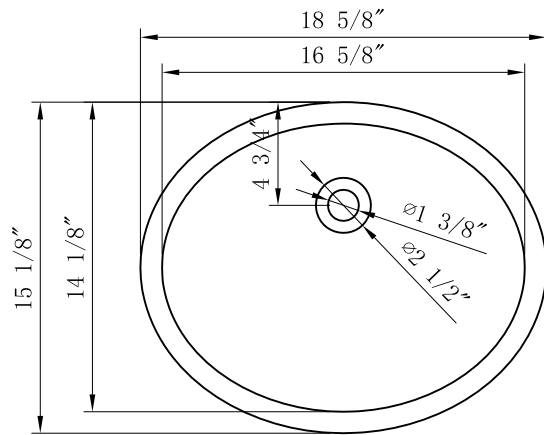

MODEL: EMPIRE60 EMBASSY60

TOP VIEW

3D VIEW

FRONT VIEW

SIDE VIEW

MODEL: EMPIRE60 EMBASSY60

MODEL: EMPIRE60 EMBASSY60

TOP VIEW

3D VIEW

FRONT VIEW

SIDE VIEW

BACK VIEW

MODEL: EMPIRE-M-1824

MODEL: F2-0012