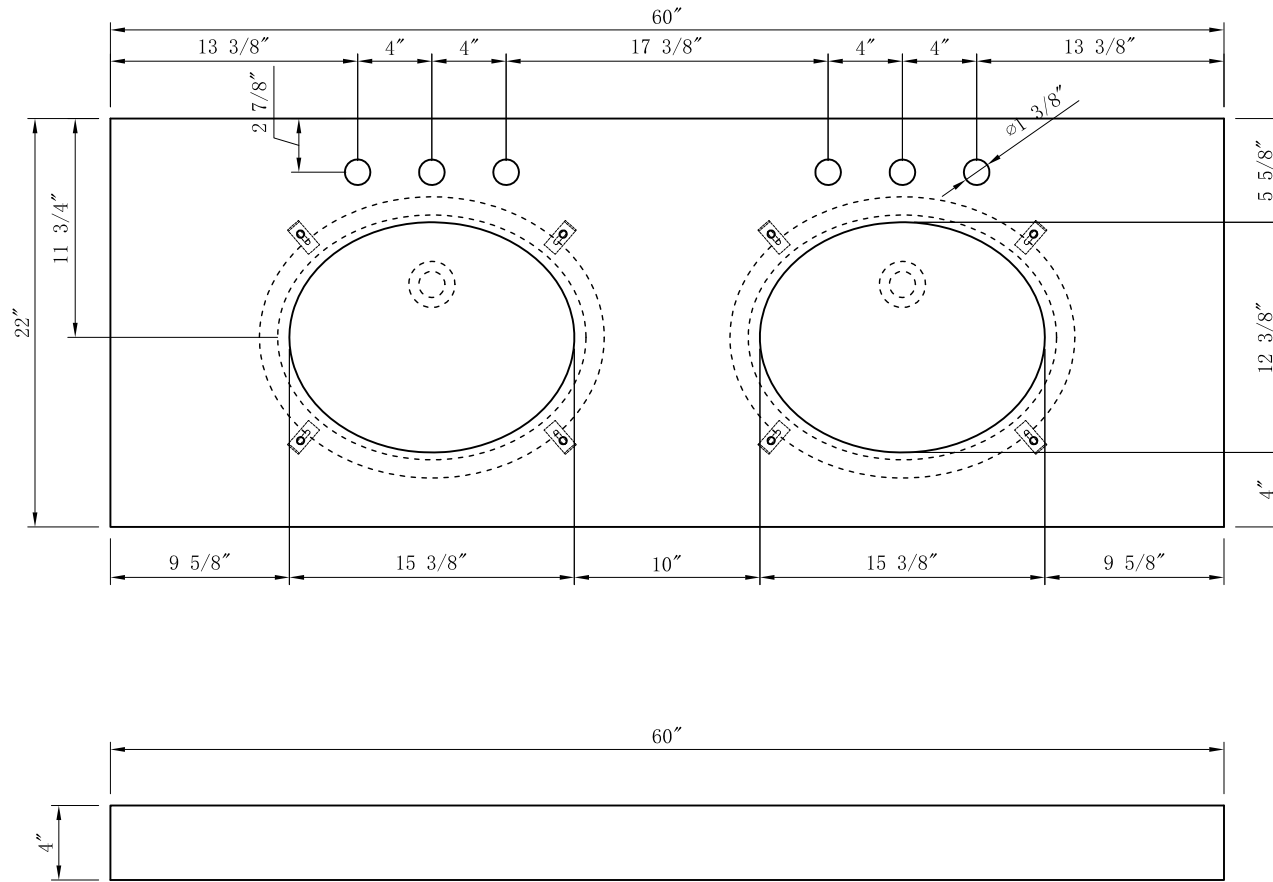

MODEL: EMPIRE60 EMBASSY60

TOP VIEW

3D VIEW

FRONT VIEW

SIDE VIEW

MODEL: EMPIRE60 EMBASSY60

MODEL: EMPIRE60 EMBASSY60

TOP VIEW

3D VIEW

FRONT VIEW

SIDE VIEW

BACK VIEW

MODEL: EMPIRE-M-1824

MODEL: F2-0012