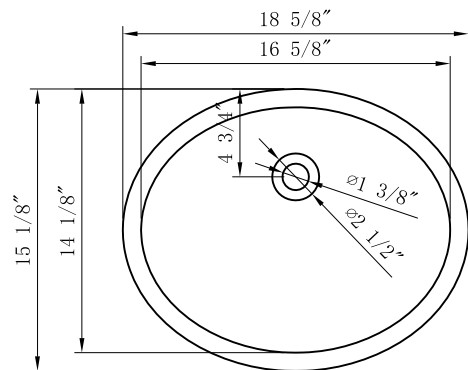

MODEL: EMPIRE30 EMBASSY30

TOP VIEW

3D VIEW

FRONT VIEW

SIDE VIEW

MODEL: EMPIRE30 EMBASSY30

MODEL: EMPIRE30 EMBASSY30

TOP VIEW

3D VIEW

FRONT VIEW

SIDE VIEW

BACK VIEW

MODEL: F2-0012