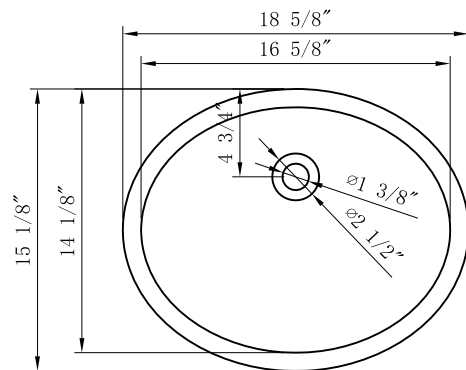

MODEL: EMPIRE30 EMBASSY30

TOP VIEW

3D VIEW

FRONT VIEW

SIDE VIEW

MODEL: EMPIRE30 EMBASSY30

MODEL: EMPIRE30 EMBASSY30

TOP VIEW

3D VIEW

FRONT VIEW

SIDE VIEW

BACK VIEW

MODEL: EMPIRE-M-1824

MODEL: F2-0012