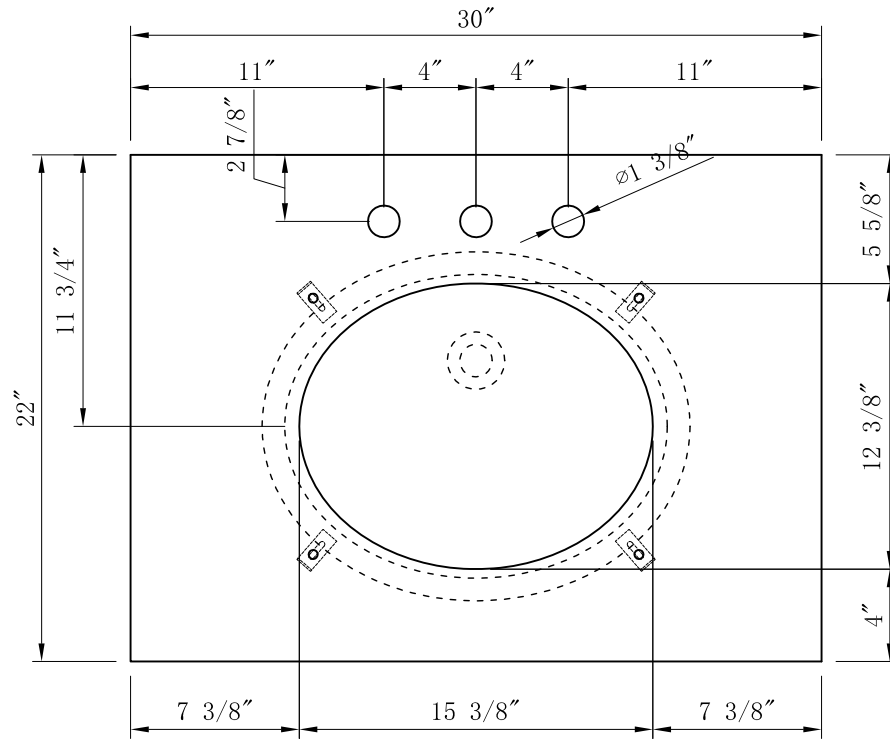

MODEL: EMPIRE30 EMBASSY30

TOP VIEW

3D VIEW

FRONT VIEW

SIDE VIEW

MODEL: EMPIRE30 EMBASSY30

MODEL: EMPIRE30 EMBASSY30

TOP VIEW

3D VIEW

FRONT VIEW

SIDE VIEW

BACK VIEW

MODEL: EMPIRE-M-1824

MODEL: F2-0012