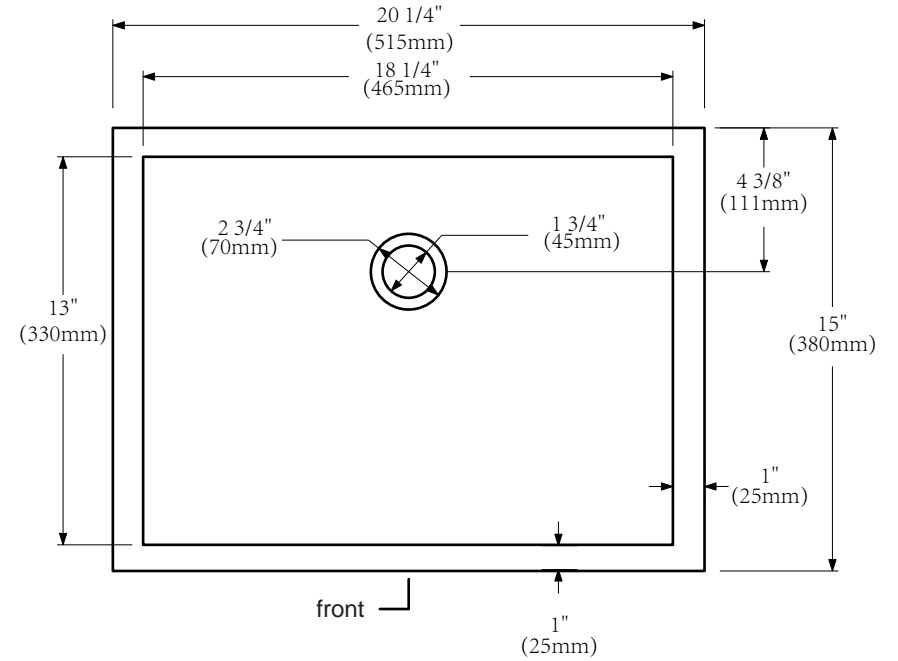

**MODEL: ELIZABETH36**

**FRONT VIEW**

**SIDE VIEW**

**BACK VIEW**

WATER CREATION

# MODEL: ELIZABETH36

MODEL: F2-0012