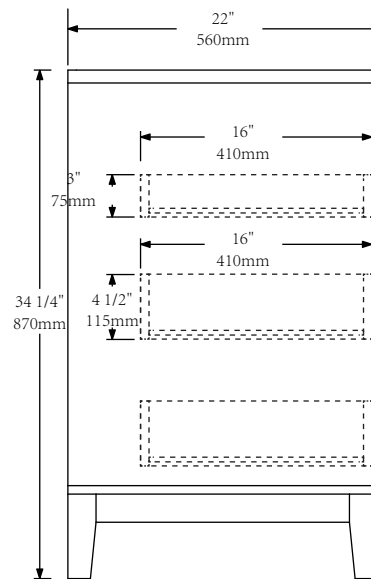

**MODEL: ELIZABETH36**

**FRONT VIEW**

**SIDE VIEW**

**BACK VIEW**

WATER CREATION

# MODEL: ELIZABETH36

MODEL: F2-0012