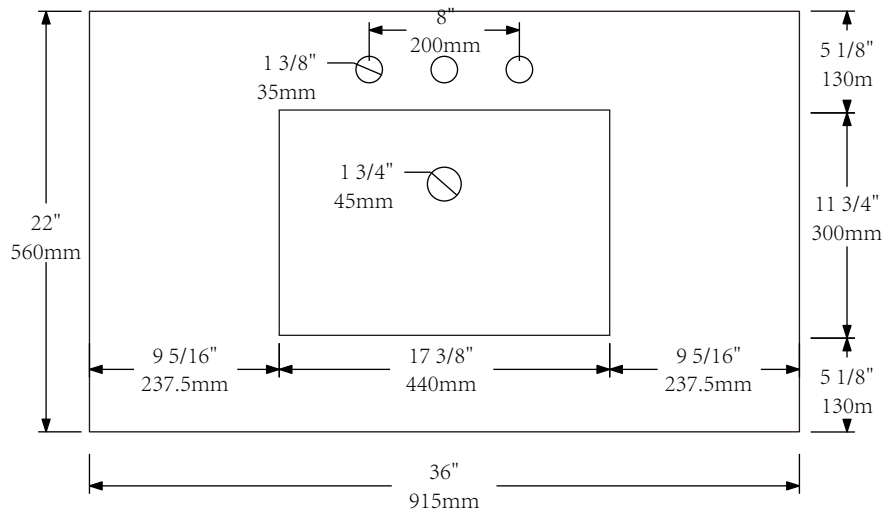

**MODEL: ELIZABETH36**

**FRONT VIEW**

**SIDE VIEW**

**BACK VIEW**

WATER CREATION

# MODEL: ELIZABETH36

MODEL: F2-0012