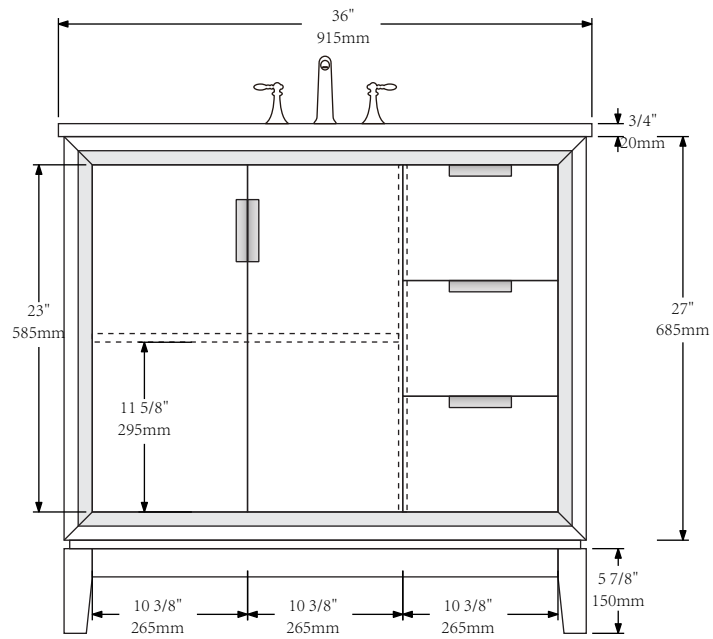

**MODEL: ELIZABETH36**

**FRONT VIEW**

**SIDE VIEW**

**BACK VIEW**

WATER CREATION

# MODEL: ELIZABETH36

MODEL: F2-0012