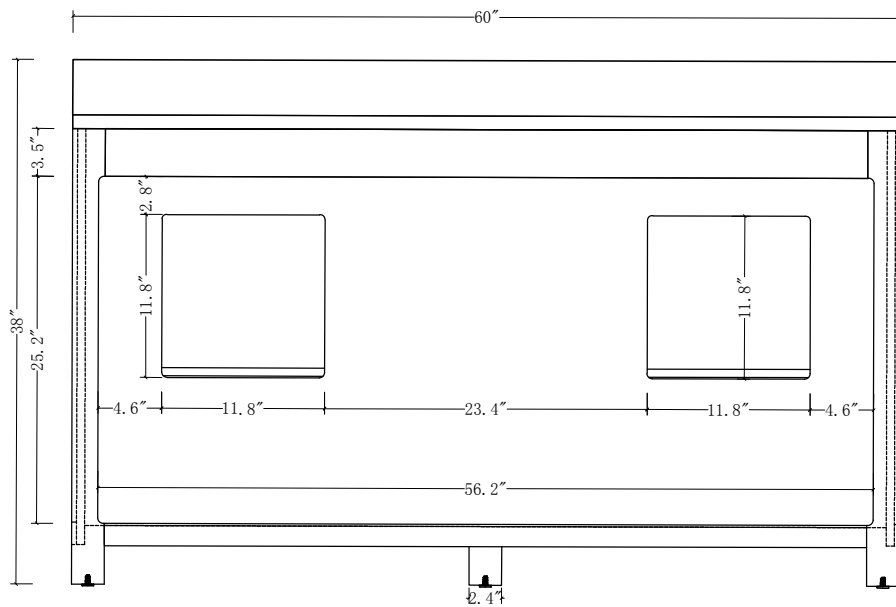

WATER CREATION

# MODEL: MADISON60

MODEL: MADISON60

MODEL: MADISON60

MODEL: RET-M-2136

MODEL: F2-0013