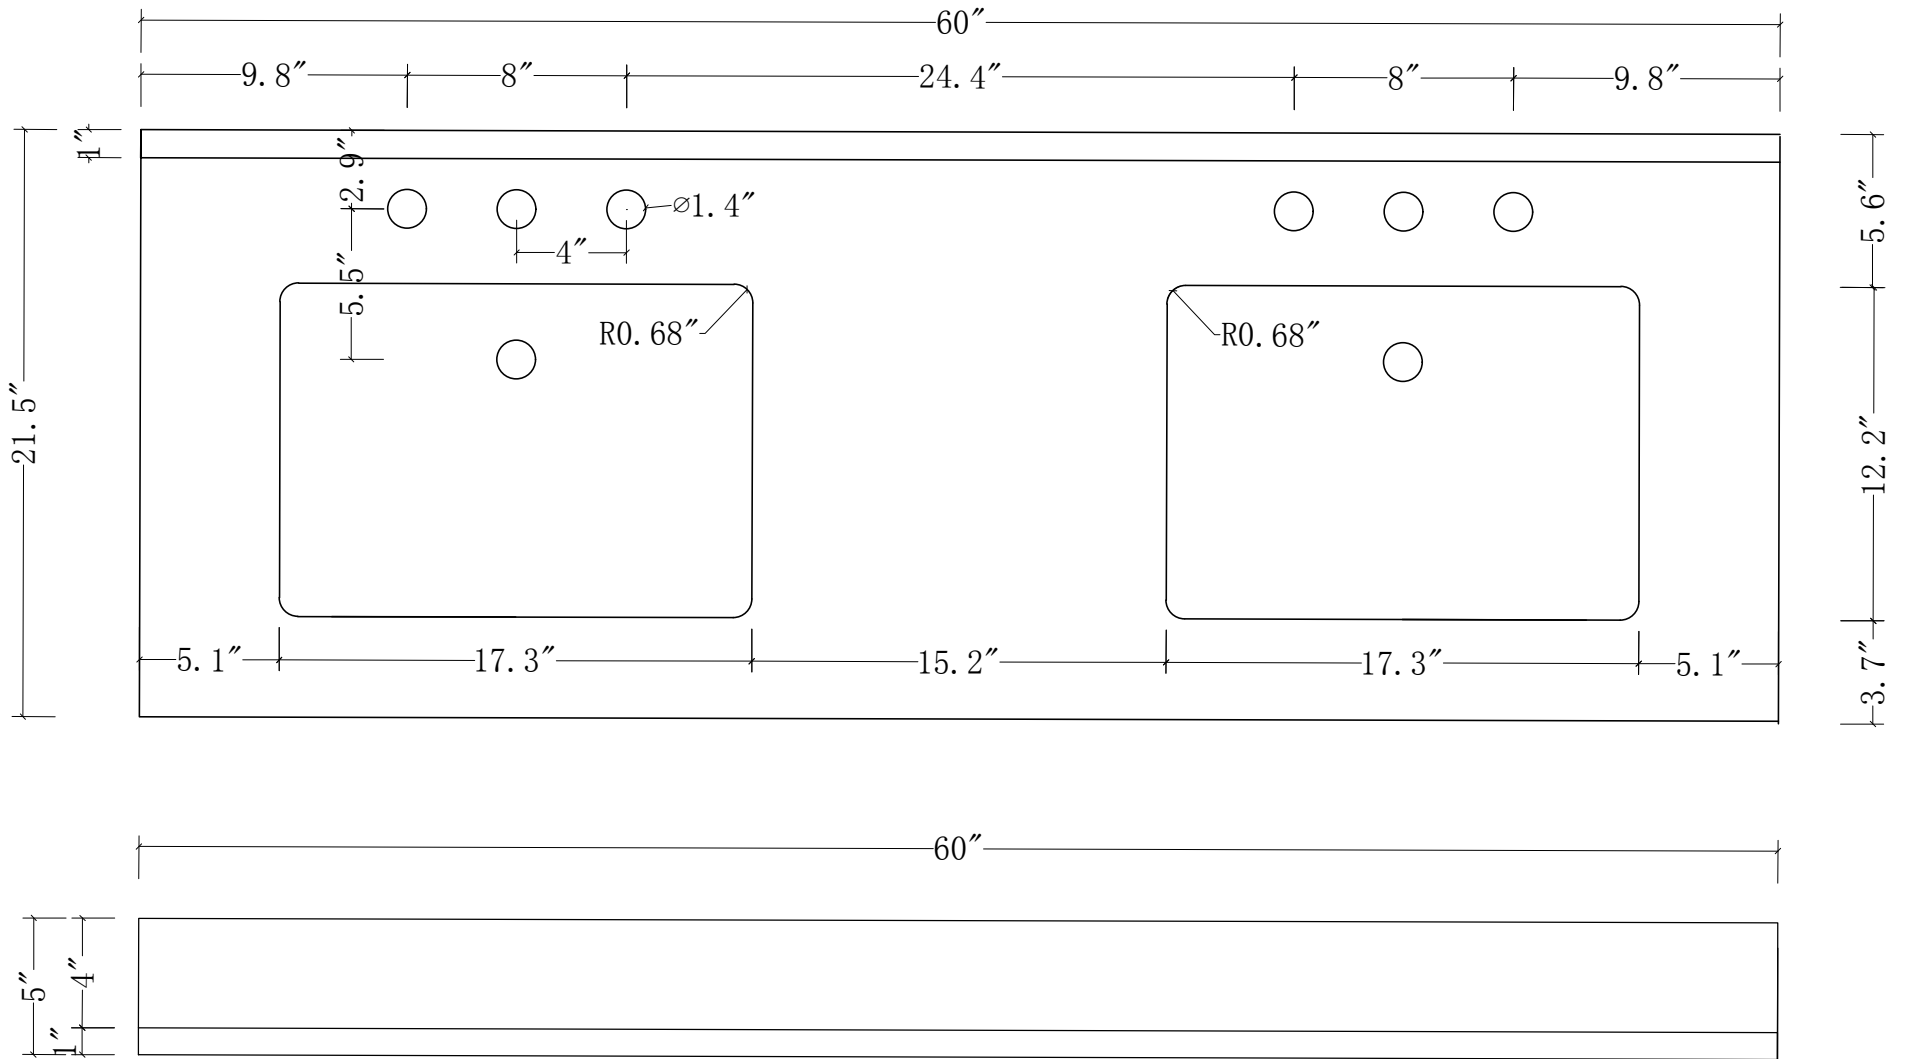

WATER CREATION

# MODEL: MADISON60

MODEL: MADISON60

MODEL: MADISON60

MODEL: RET-M-2136

MODEL: F2-0013