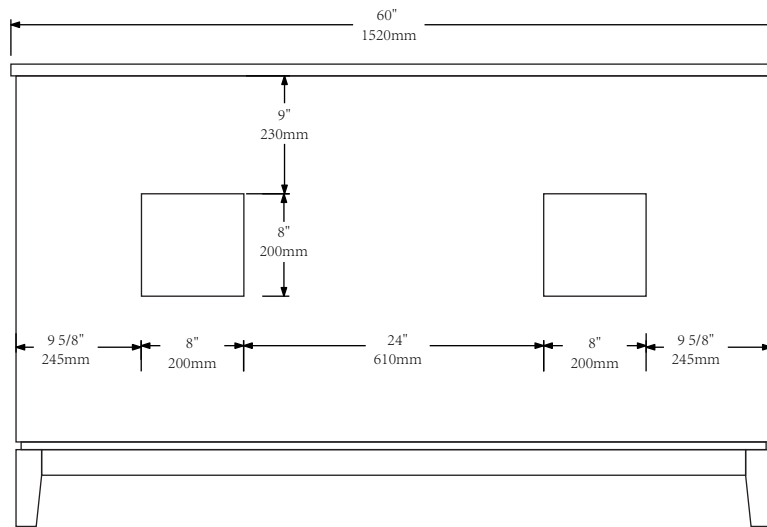

MODEL: ELIZABETH60

FRONT VIEW

BACK VIEW

SIDE VIEW

WATER CREATION

MODEL: ELIZABETH60

MODEL: F2-0013

MODEL: RET-M-2136