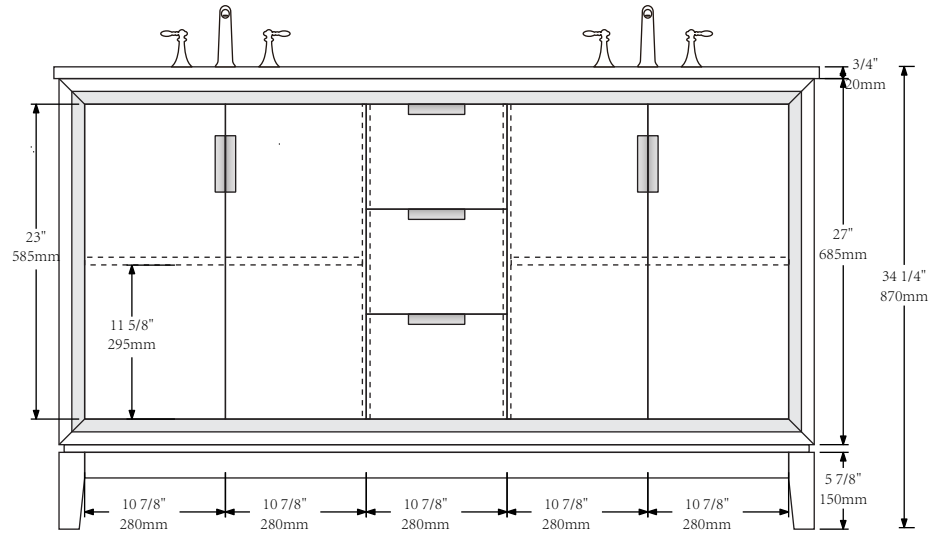

MODEL: ELIZABETH60

FRONT VIEW

BACK VIEW

SIDE VIEW

WATER CREATION

MODEL: ELIZABETH60

MODEL: F2-0013

MODEL: RET-M-2136