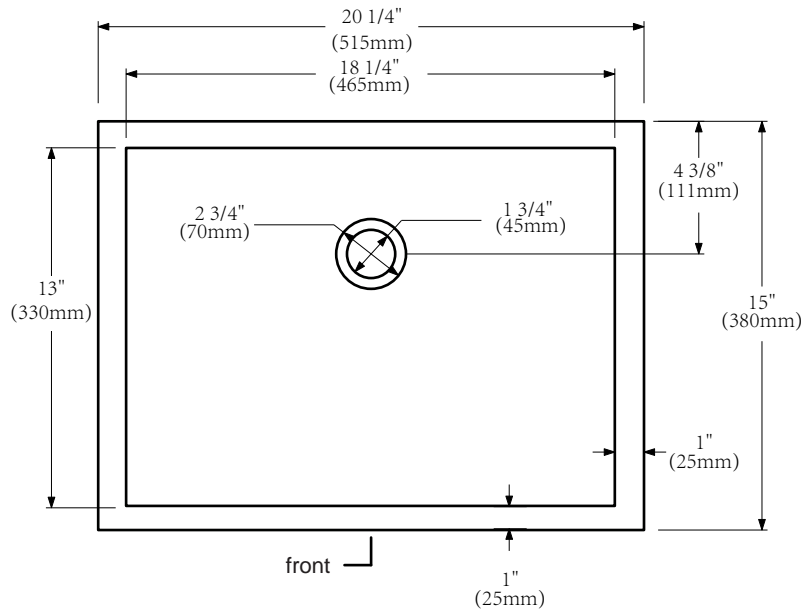

MODEL: ELIZABETH60

FRONT VIEW

BACK VIEW

SIDE VIEW

WATER CREATION

MODEL: ELIZABETH60

MODEL: F2-0013

MODEL: RET-M-2136