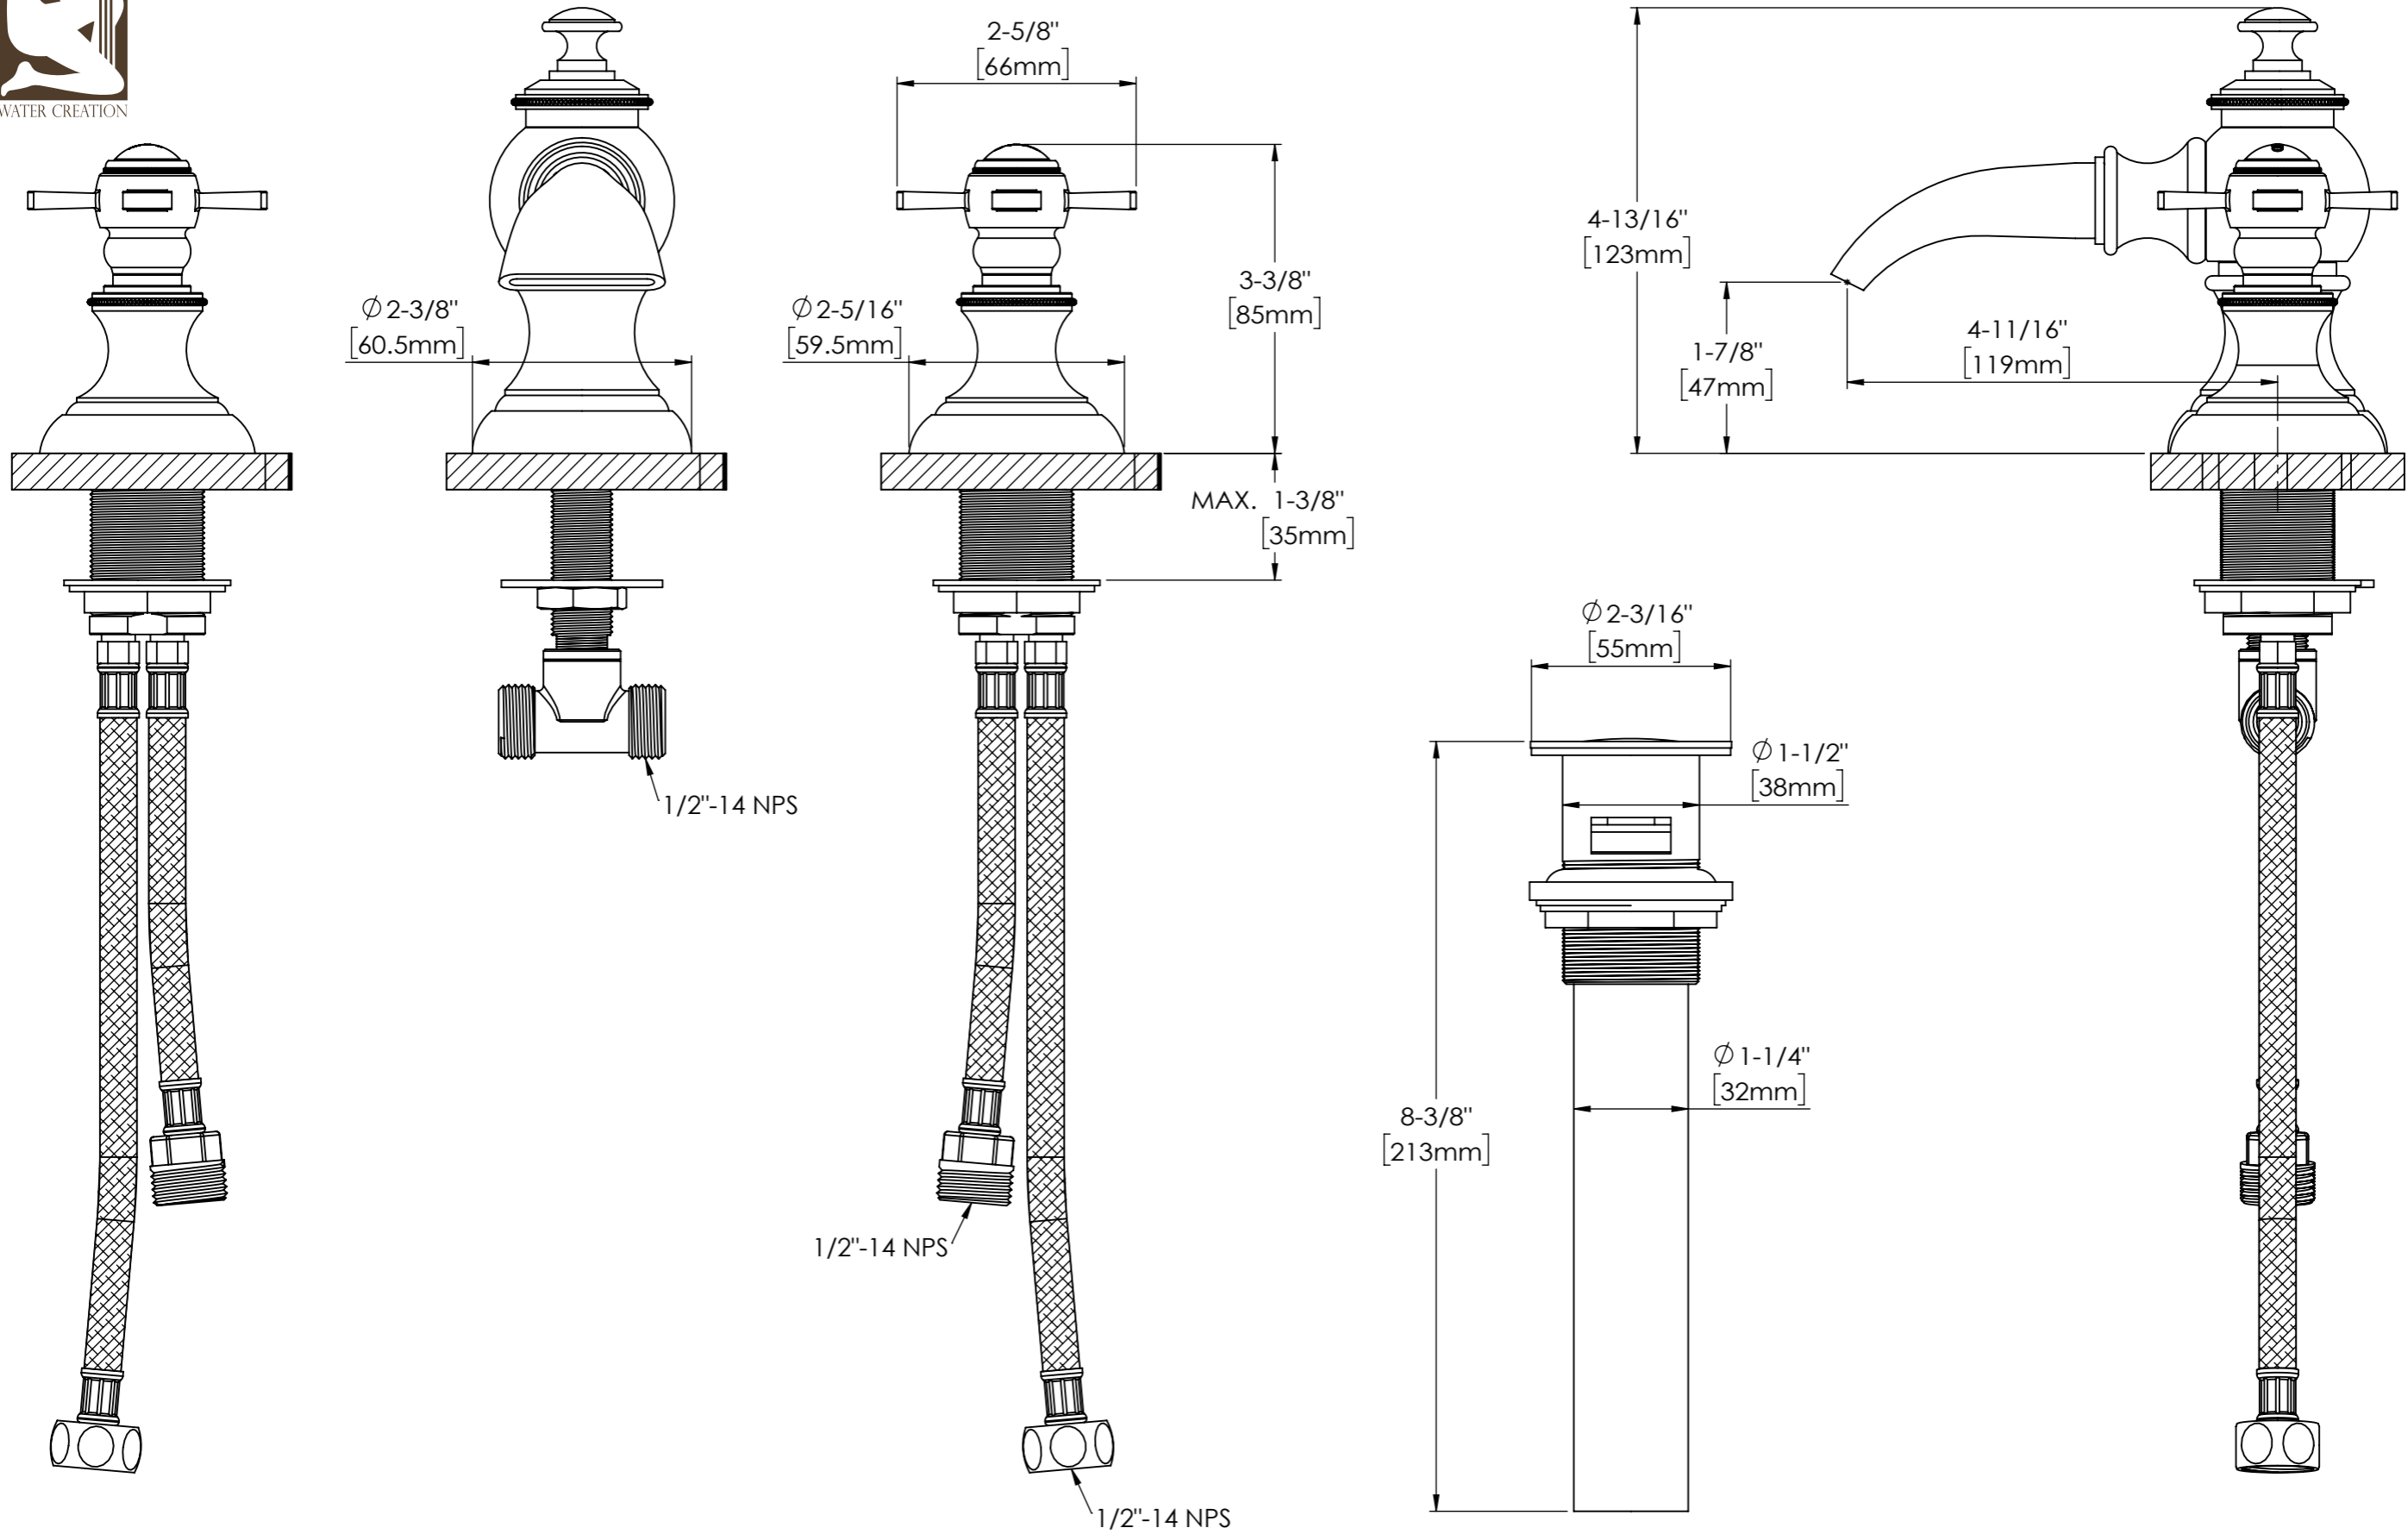

MODEL: ELIZABETH60

FRONT VIEW

BACK VIEW

SIDE VIEW

WATER CREATION

MODEL: ELIZABETH60

MODEL: F2-0013

MODEL: RET-M-2136