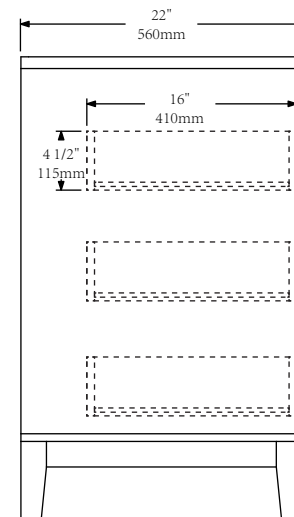

MODEL: ELIZABETH60

FRONT VIEW

BACK VIEW

SIDE VIEW

WATER CREATION

MODEL: ELIZABETH60

MODEL: F2-0013

MODEL: RET-M-2136