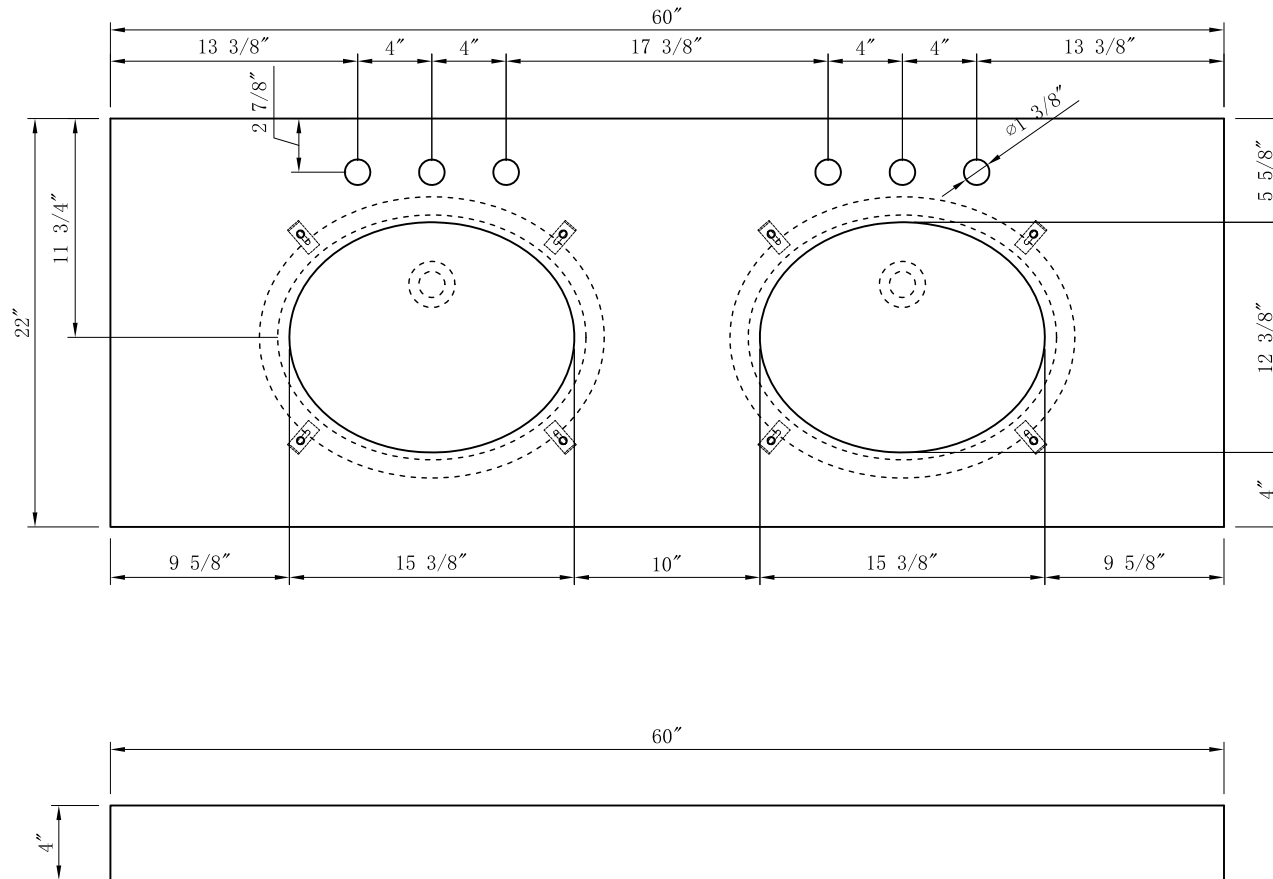

**MODEL: EMPIRE60 EMBASSY60**

TOP VIEW

3D VIEW

FRONT VIEW

SIDE VIEW

MODEL: EMPIRE60 EMBASSY60

MODEL: EMPIRE60 EMBASSY60

TOP VIEW

3D VIEW

FRONT VIEW

SIDE VIEW

BACK VIEW

MODEL: PS-0001

MODEL: F2-0013