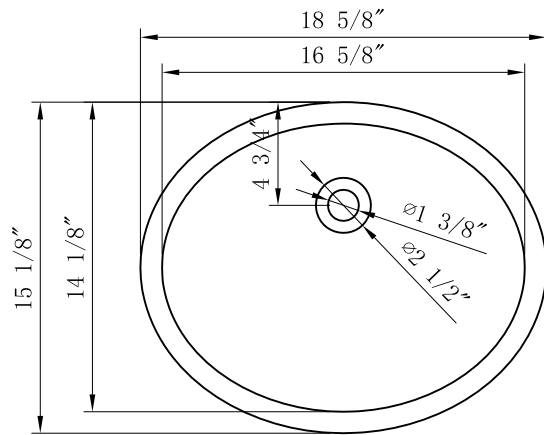

**MODEL: EMPIRE60 EMBASSY60**

TOP VIEW

3D VIEW

FRONT VIEW

SIDE VIEW

MODEL: EMPIRE60 EMBASSY60

MODEL: EMPIRE60 EMBASSY60

TOP VIEW

3D VIEW

FRONT VIEW

SIDE VIEW

BACK VIEW

MODEL: PS-0001

MODEL: F2-0013