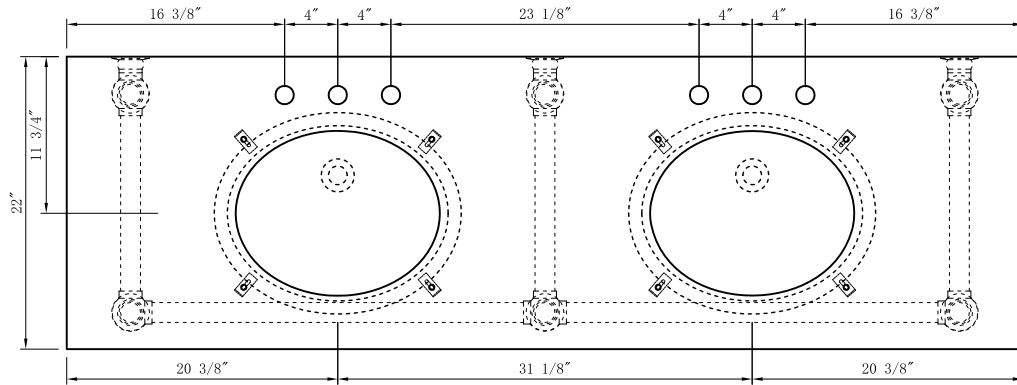

WATER CREATION

# MODEL: EMPIRE72 EMBASSY72

TOP VIEW

3D VIEW

FRONT VIEW

SIDE VIEW

MODEL: EMPIRE72 EMBASSY72

MODEL: EMPIRE72 EMBASSY72

TOP VIEW

3D VIEW

FRONT VIEW

SIDE VIEW

BACK VIEW

MODEL: PS-0001

MODEL: F2-0013