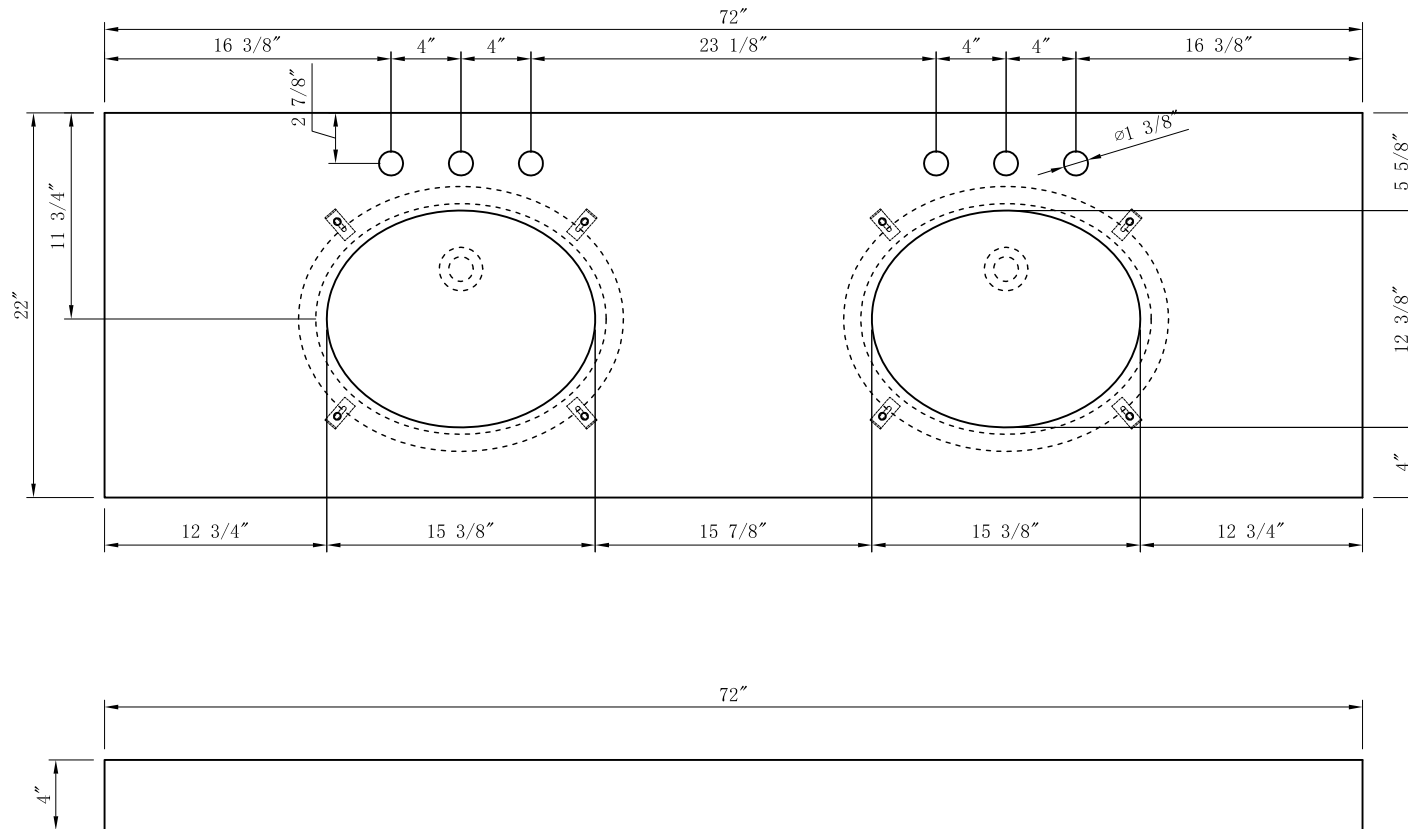

# MODEL: EMPIRE72 EMBASSY72

TOP VIEW

3D VIEW

FRONT VIEW

SIDE VIEW

MODEL: EMPIRE72 EMBASSY72

MODEL: EMPIRE72 EMBASSY72

TOP VIEW

3D VIEW

FRONT VIEW

SIDE VIEW

BACK VIEW

MODEL: PS-0001

MODEL: F2-0013