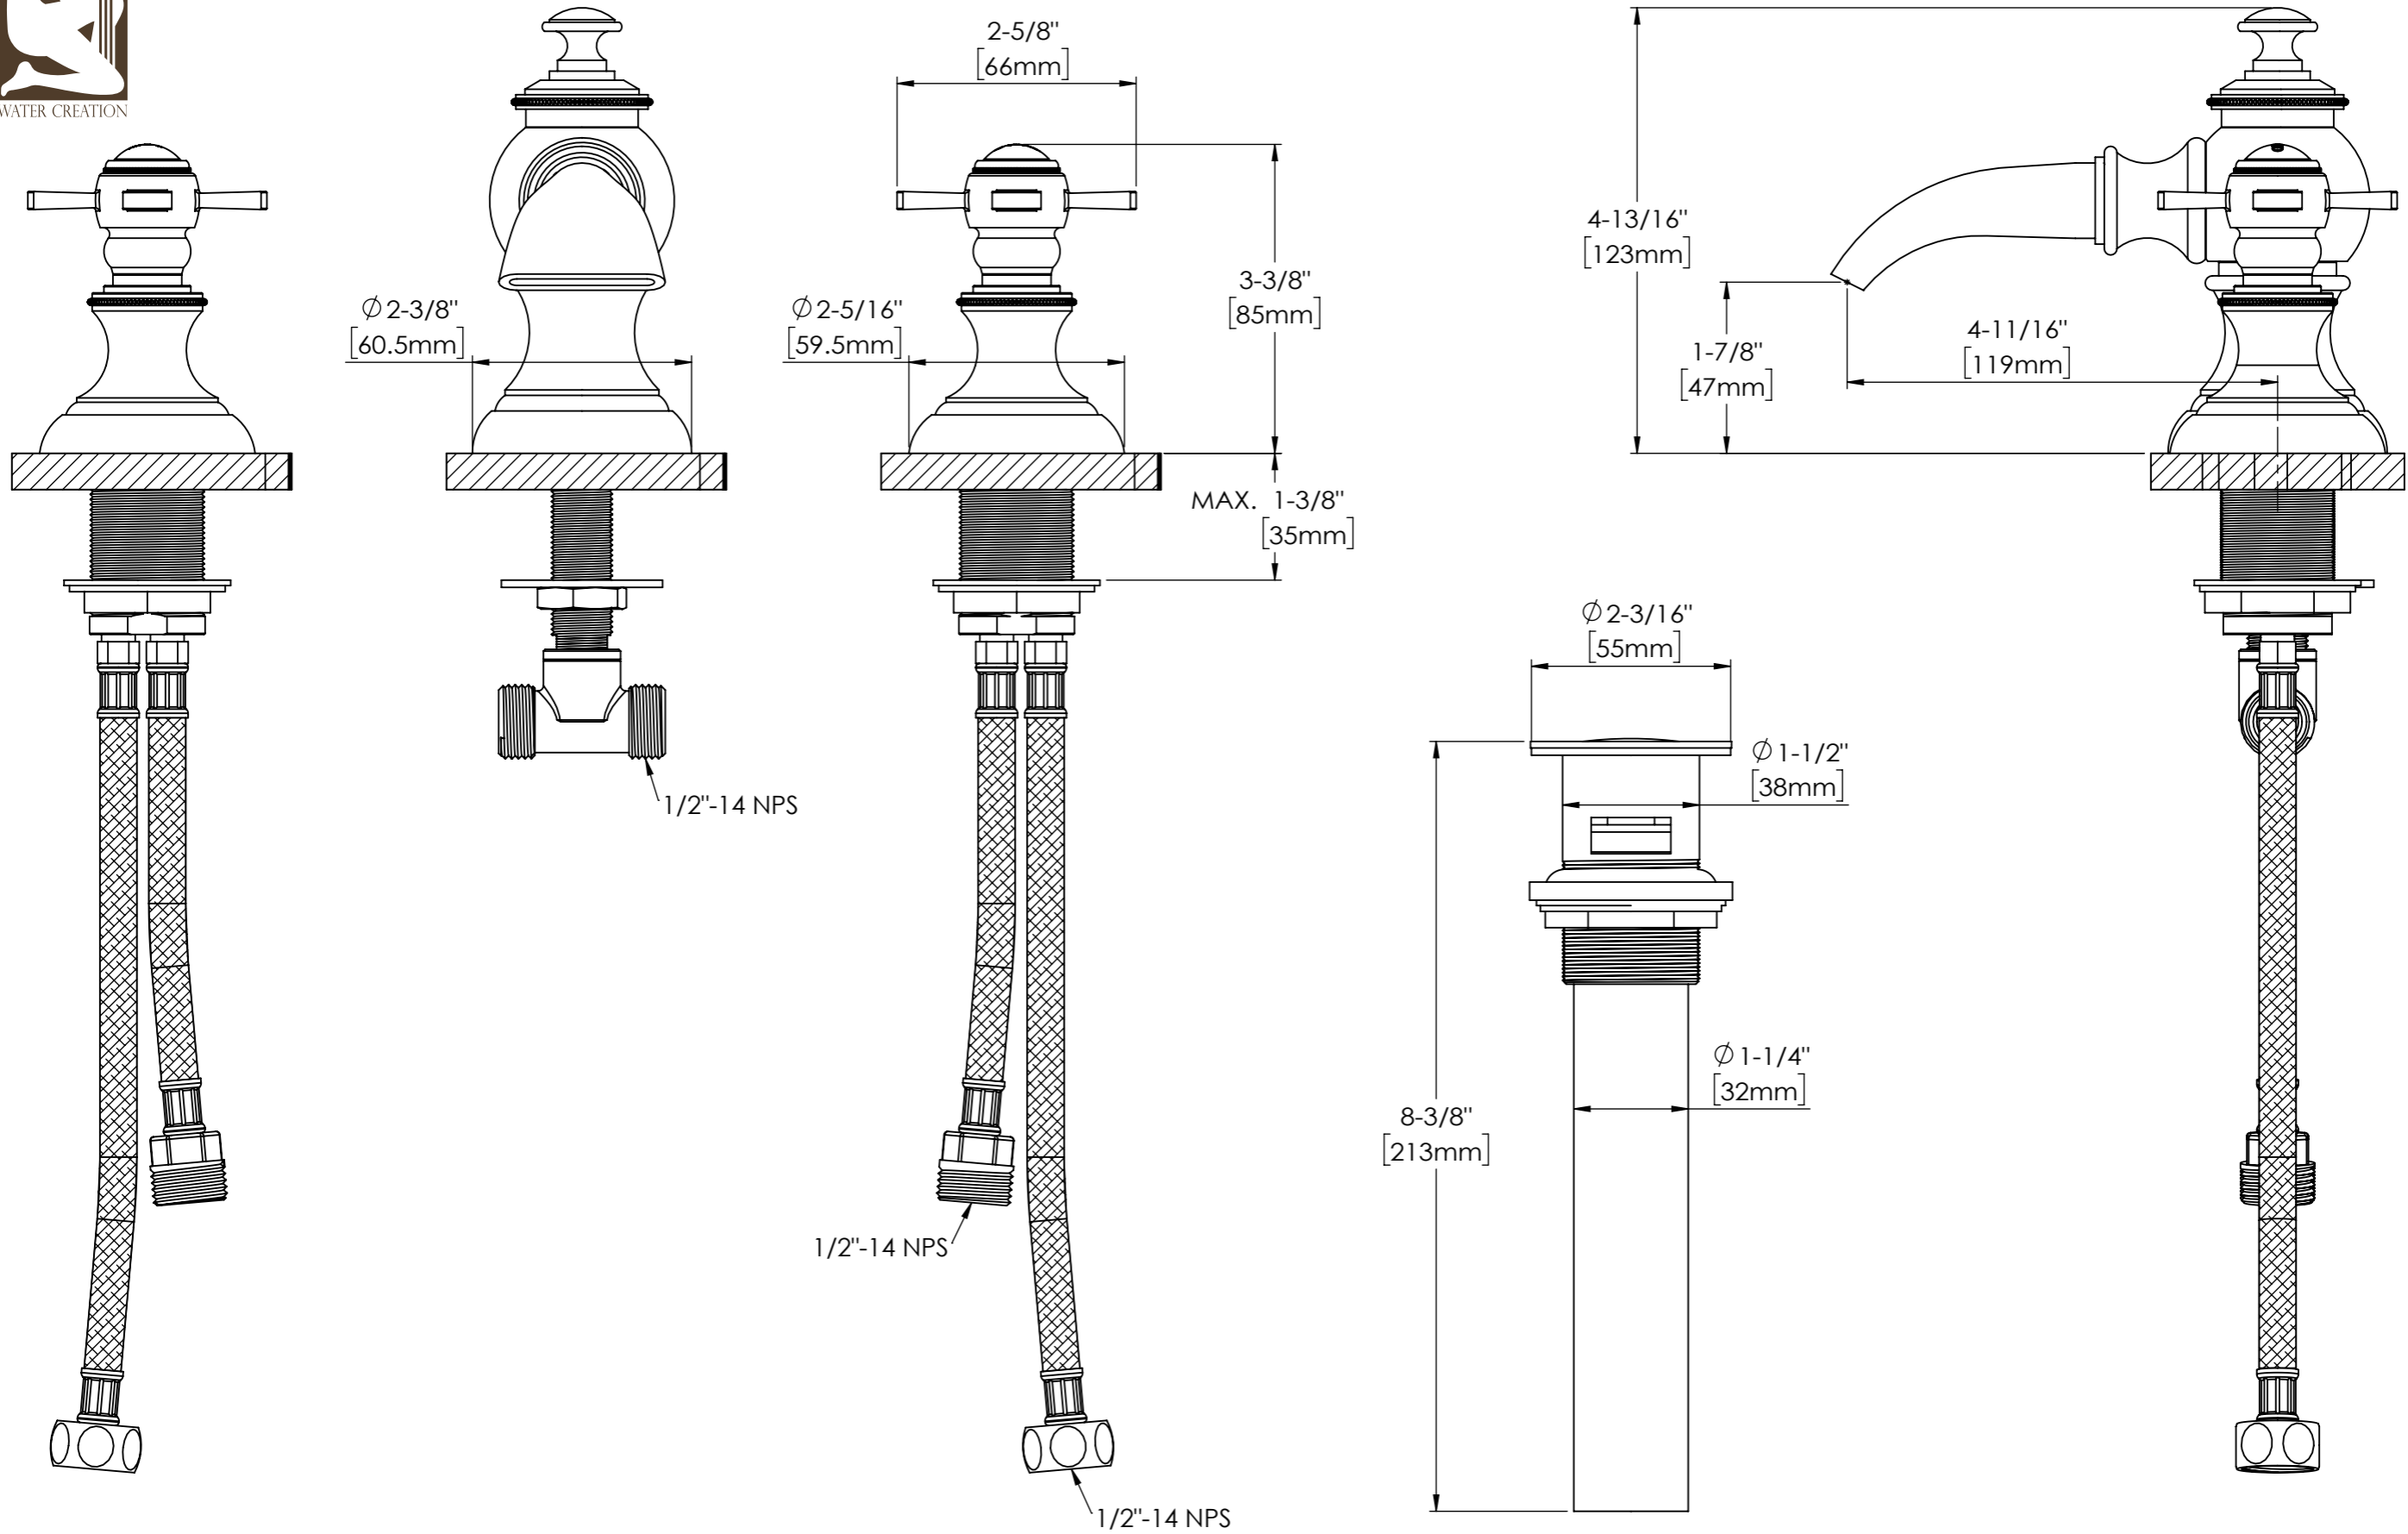

WATER CREATION

# MODEL: EMPIRE60 EMBASSY60

TOP VIEW

3D VIEW

FRONT VIEW

SIDE VIEW

MODEL: EMPIRE60 EMBASSY60

MODEL: EMPIRE60 EMBASSY60

TOP VIEW

3D VIEW

FRONT VIEW

SIDE VIEW

BACK VIEW

MODEL: F2-0013

MODEL: PS-0001