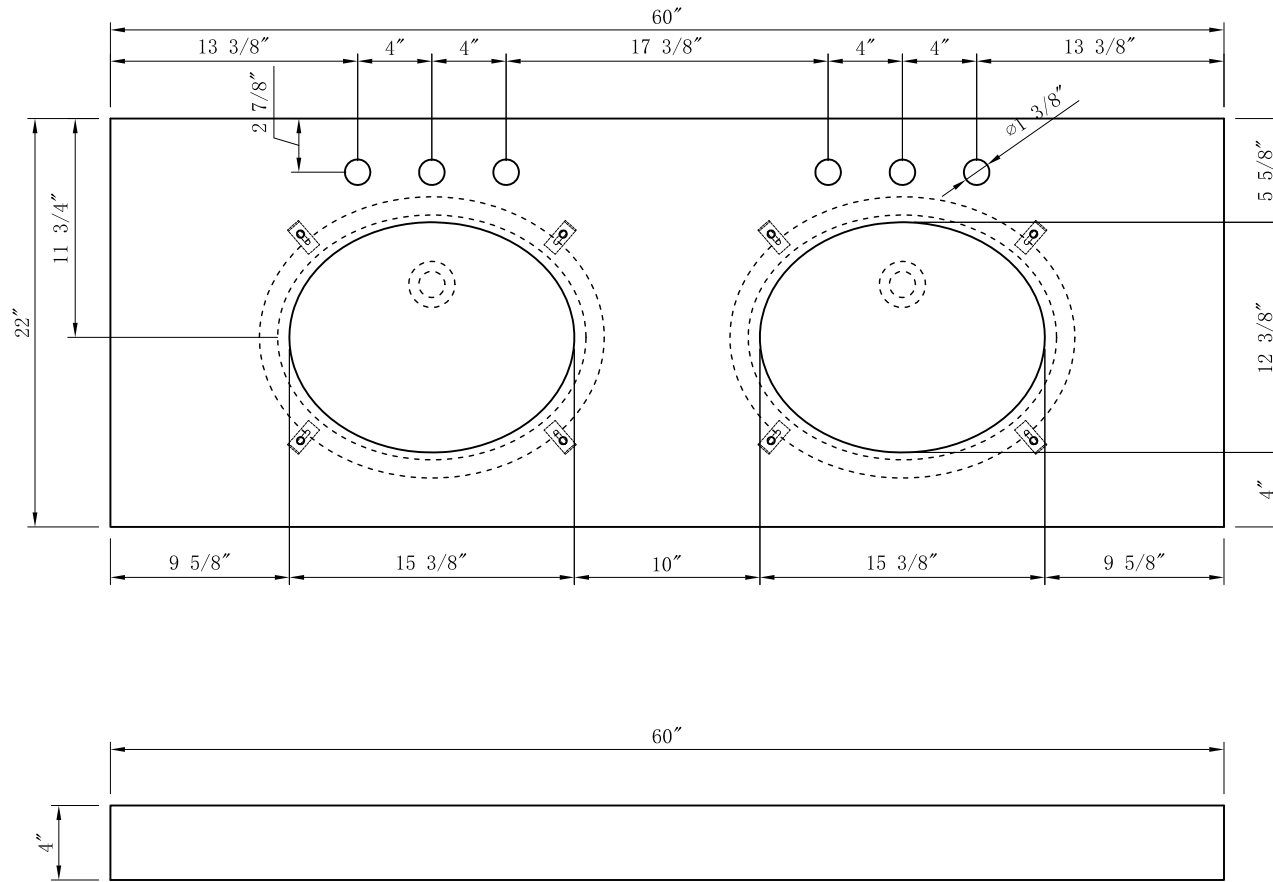

# MODEL: EMPIRE60 EMBASSY60

TOP VIEW

3D VIEW

FRONT VIEW

SIDE VIEW

MODEL: EMPIRE60 EMBASSY60

MODEL: EMPIRE60 EMBASSY60

TOP VIEW

3D VIEW

FRONT VIEW

SIDE VIEW

BACK VIEW

MODEL: F2-0013

MODEL: PS-0001