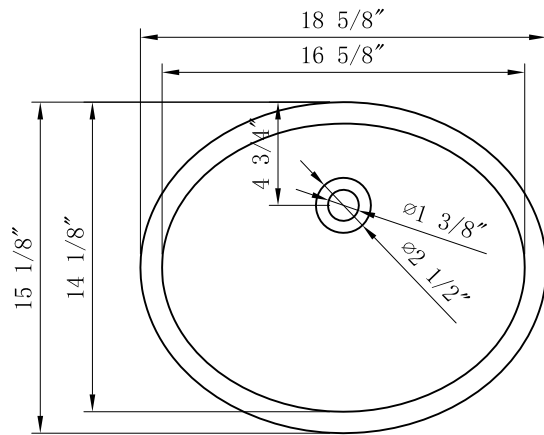

# MODEL: EMPIRE60 EMBASSY60

TOP VIEW

3D VIEW

FRONT VIEW

SIDE VIEW

MODEL: EMPIRE60 EMBASSY60

MODEL: EMPIRE60 EMBASSY60

TOP VIEW

3D VIEW

FRONT VIEW

SIDE VIEW

BACK VIEW

MODEL: F2-0013

MODEL: PS-0001