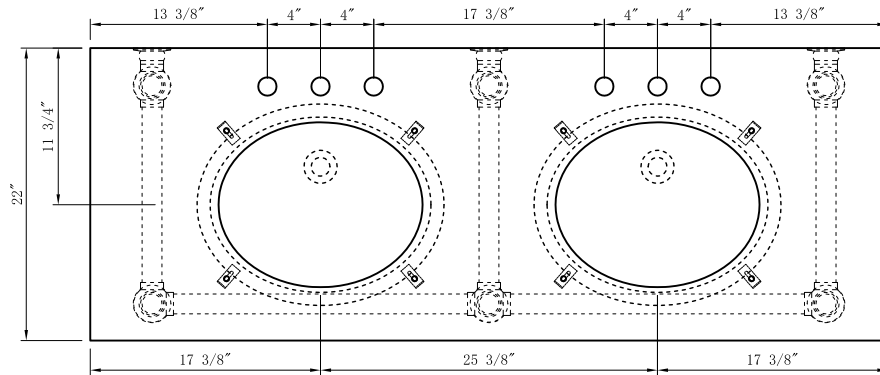

WATER CREATION

# MODEL: EMPIRE60 EMBASSY60

TOP VIEW

3D VIEW

FRONT VIEW

SIDE VIEW

MODEL: EMPIRE60 EMBASSY60

MODEL: EMPIRE60 EMBASSY60

TOP VIEW

3D VIEW

FRONT VIEW

SIDE VIEW

BACK VIEW

MODEL: F2-0013

MODEL: PS-0001