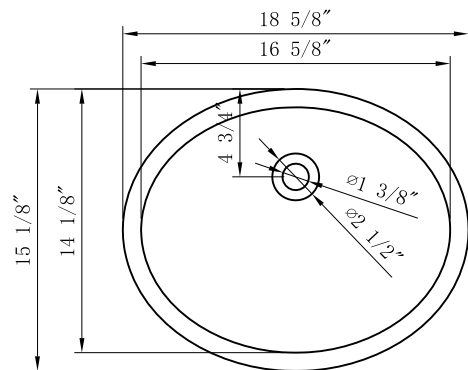

MODEL: EMPIRE30 EMBASSY30

TOP VIEW

3D VIEW

FRONT VIEW

SIDE VIEW

MODEL: EMPIRE30 EMBASSY30

MODEL: EMPIRE30 EMBASSY30

TOP VIEW

3D VIEW

FRONT VIEW

SIDE VIEW

BACK VIEW

MODEL: F2-0013

MODEL: PS-0001