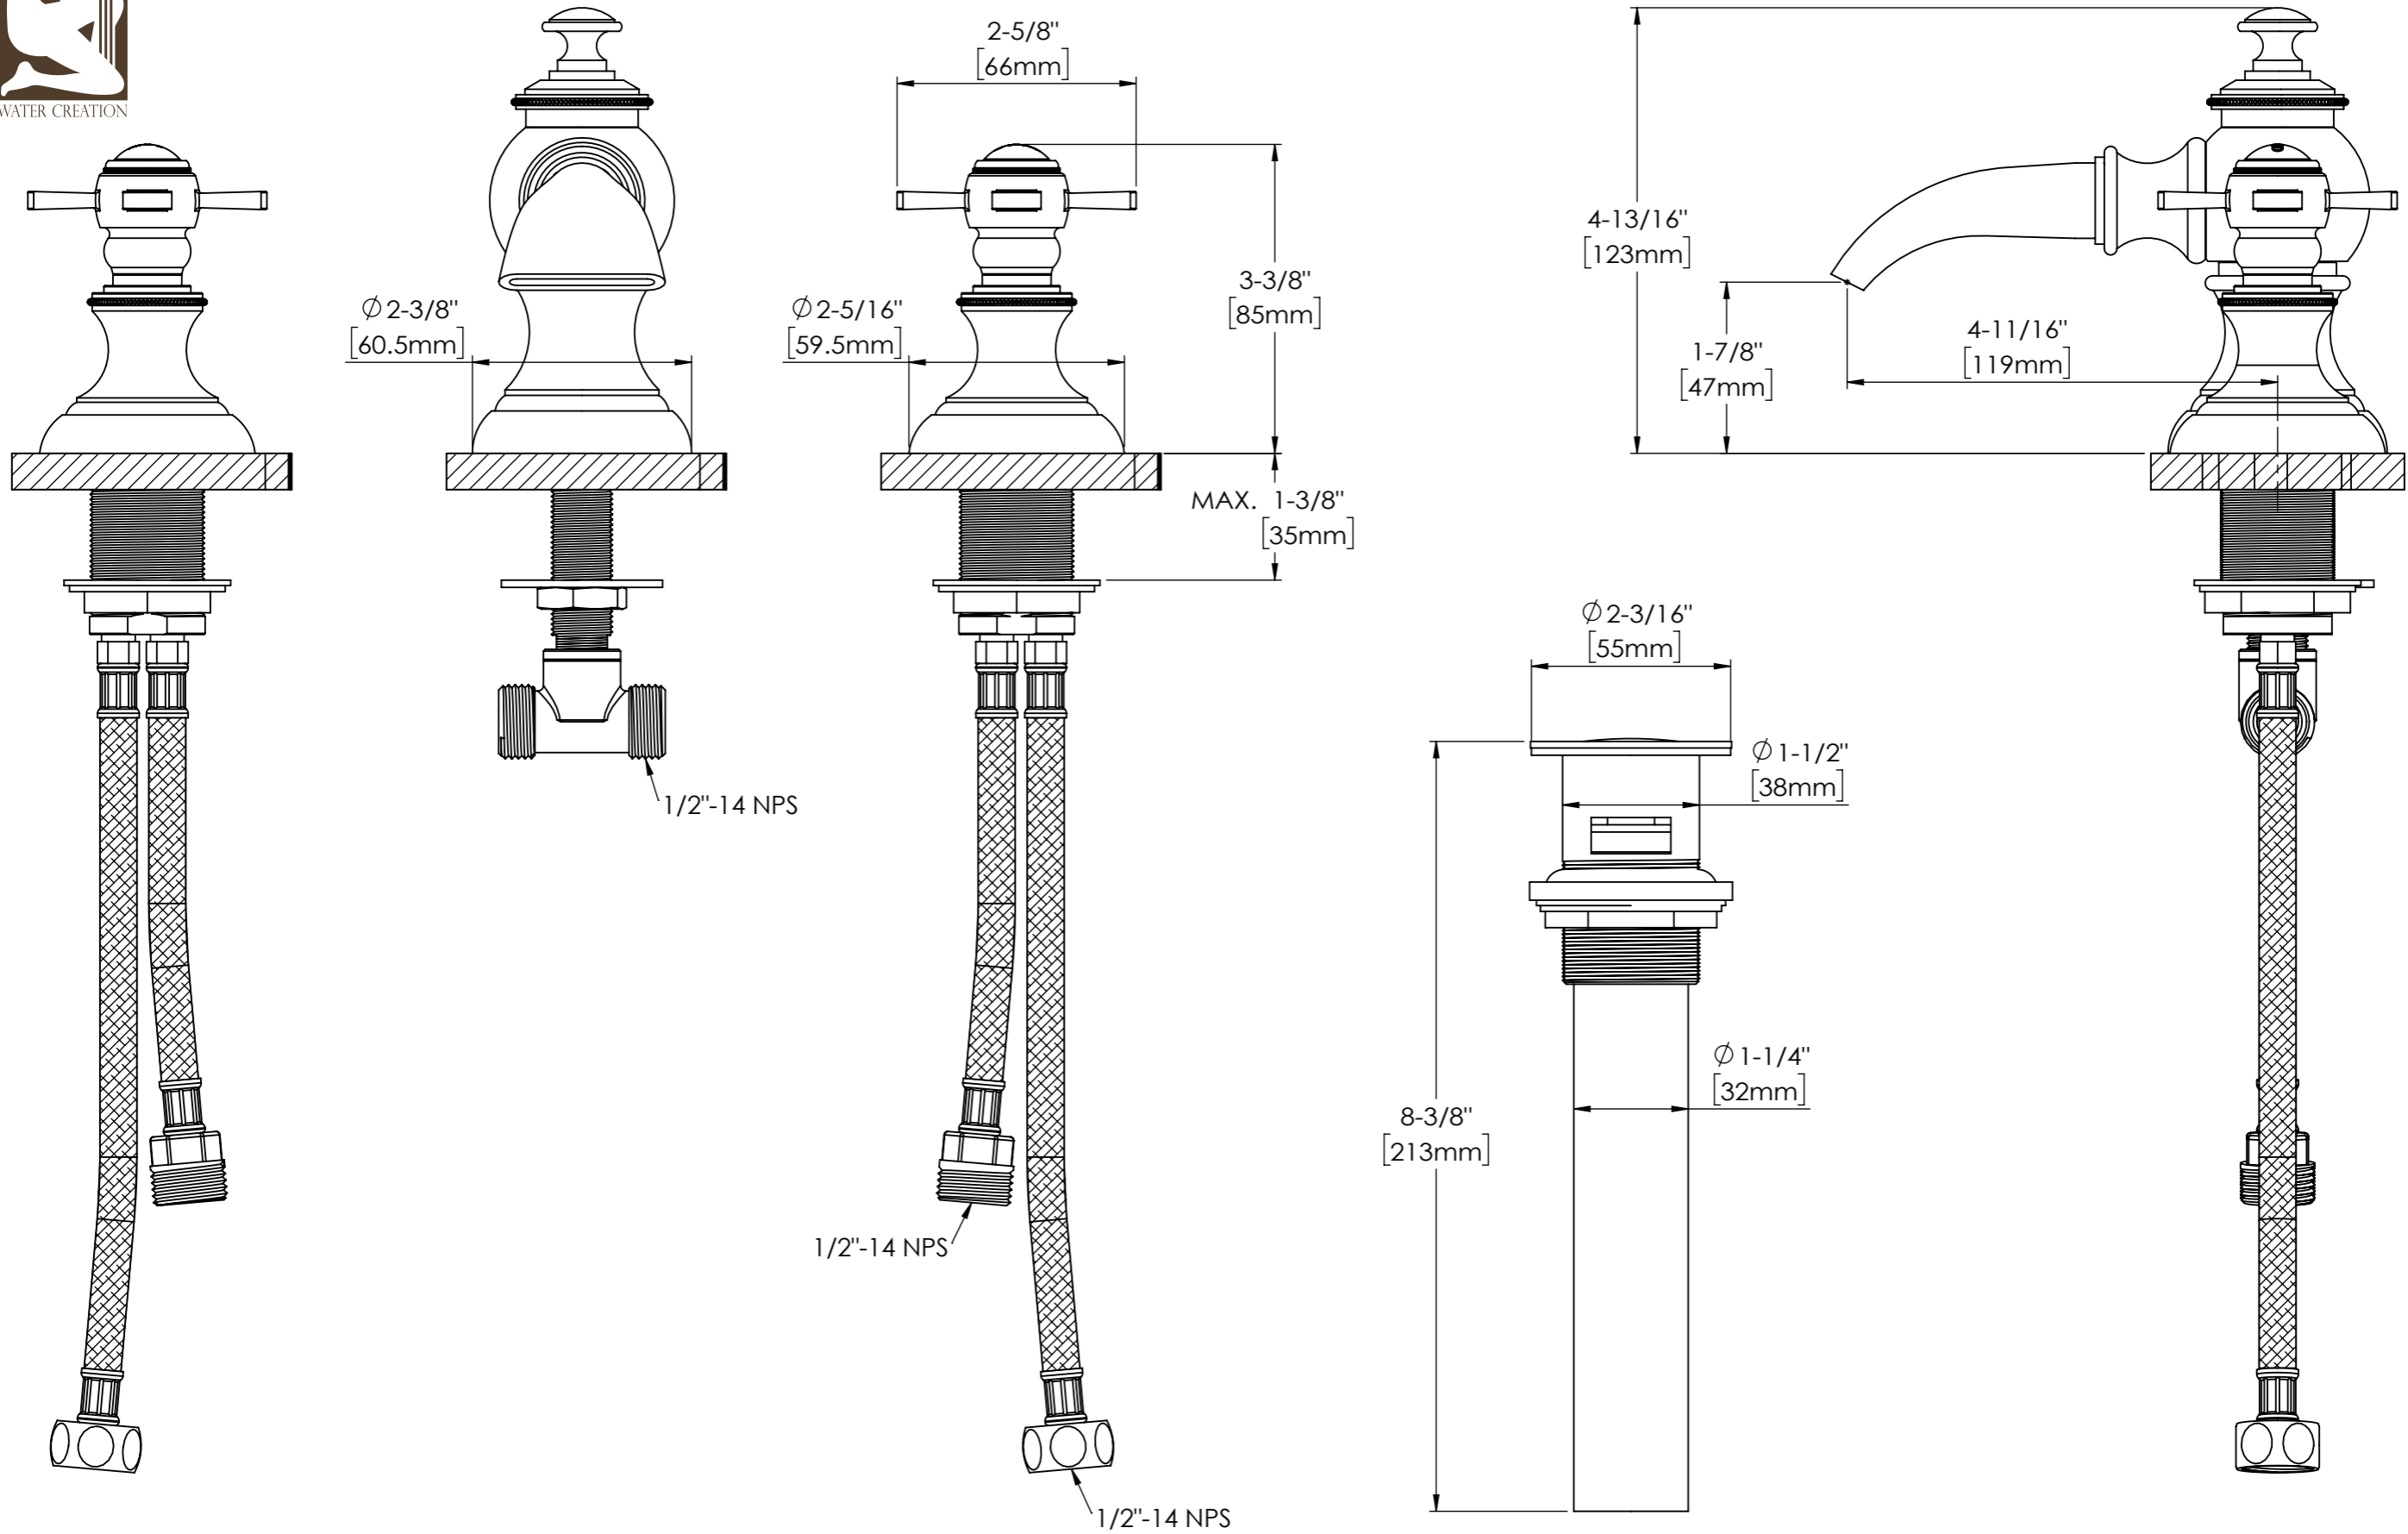

MODEL: EMPIRE30 EMBASSY30

TOP VIEW

3D VIEW

FRONT VIEW

SIDE VIEW

MODEL: EMPIRE30 EMBASSY30

MODEL: EMPIRE30 EMBASSY30

TOP VIEW

3D VIEW

FRONT VIEW

SIDE VIEW

BACK VIEW

MODEL: F2-0013

MODEL: PS-0001