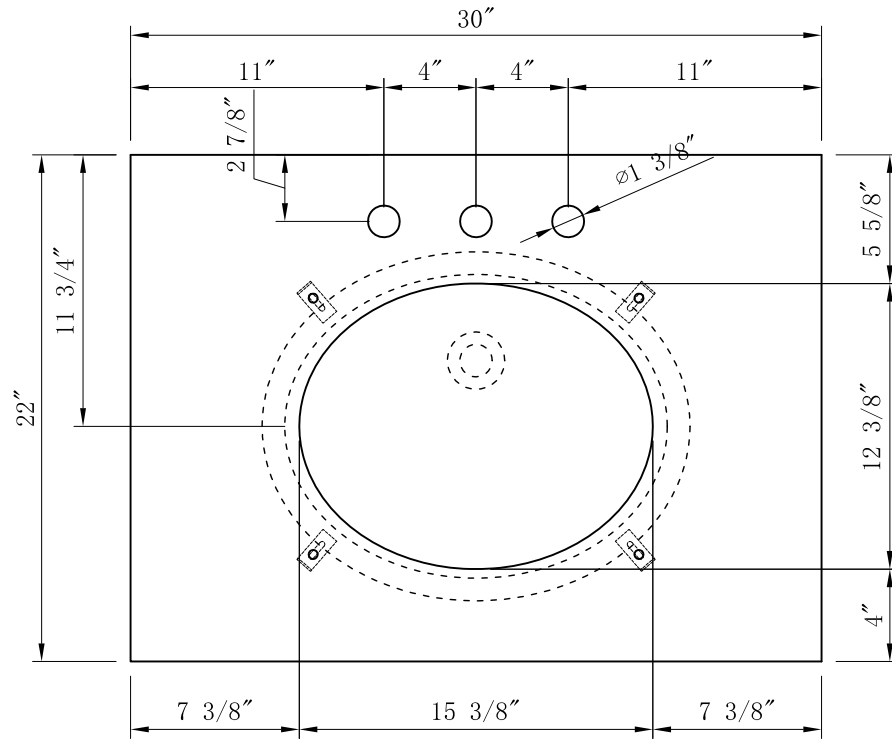

MODEL: EMPIRE30 EMBASSY30

TOP VIEW

3D VIEW

FRONT VIEW

SIDE VIEW

MODEL: EMPIRE30 EMBASSY30

MODEL: EMPIRE30 EMBASSY30

TOP VIEW

3D VIEW

FRONT VIEW

SIDE VIEW

BACK VIEW

MODEL: F2-0013

MODEL: PS-0001