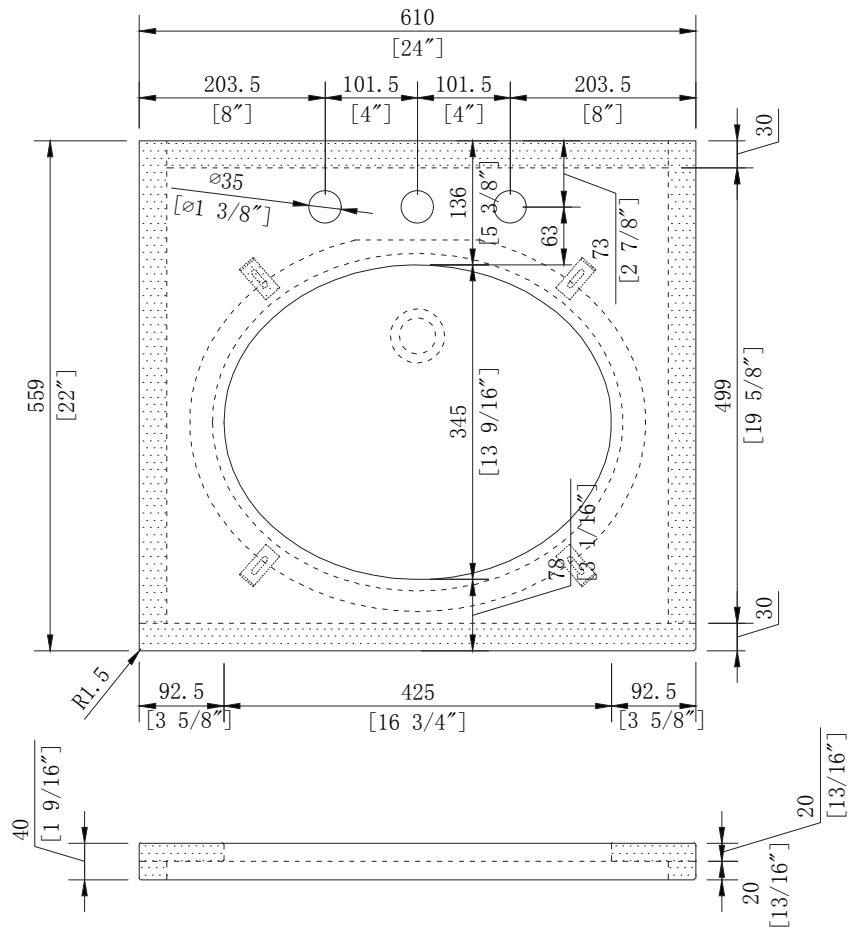

# MODEL: QUEEN24

MODEL: QUEEN24

MODEL: QUEEN24

MODEL: QUEEN24

MODEL: QUEEN-M-2136

MODEL: QUEEN-M-2136

WATER CREATION

MODEL: F2-0009