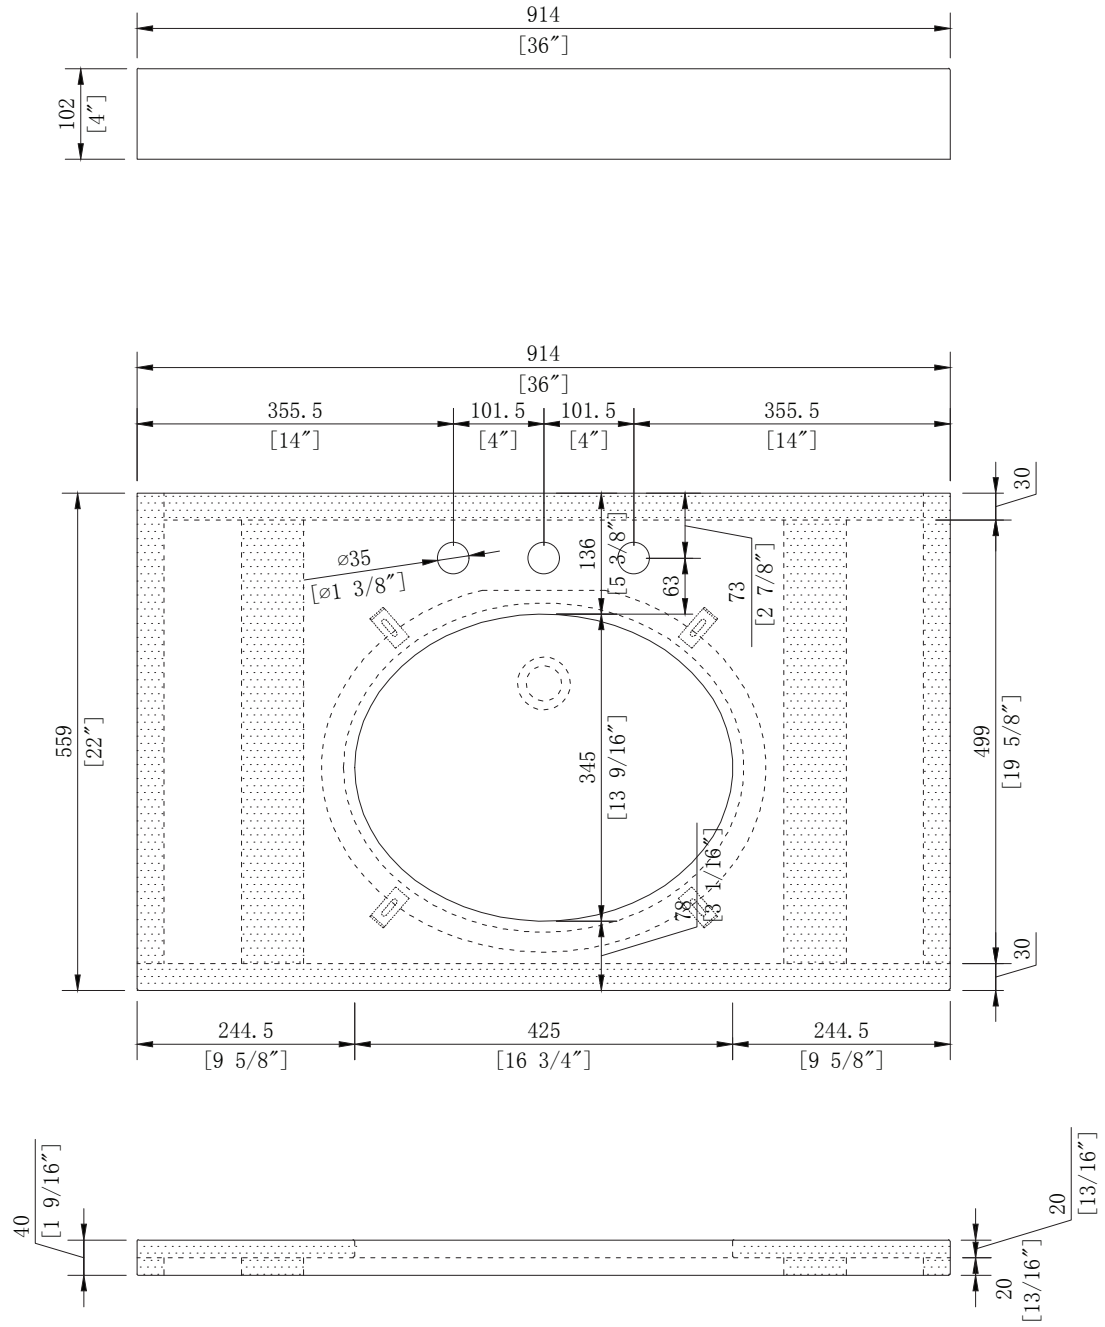

MODEL: QUEEN36

MODEL: QUEEN36

MODEL: QUEEN36

MODEL: QUEEN36

WATER CREATION

MODEL: F2-0009