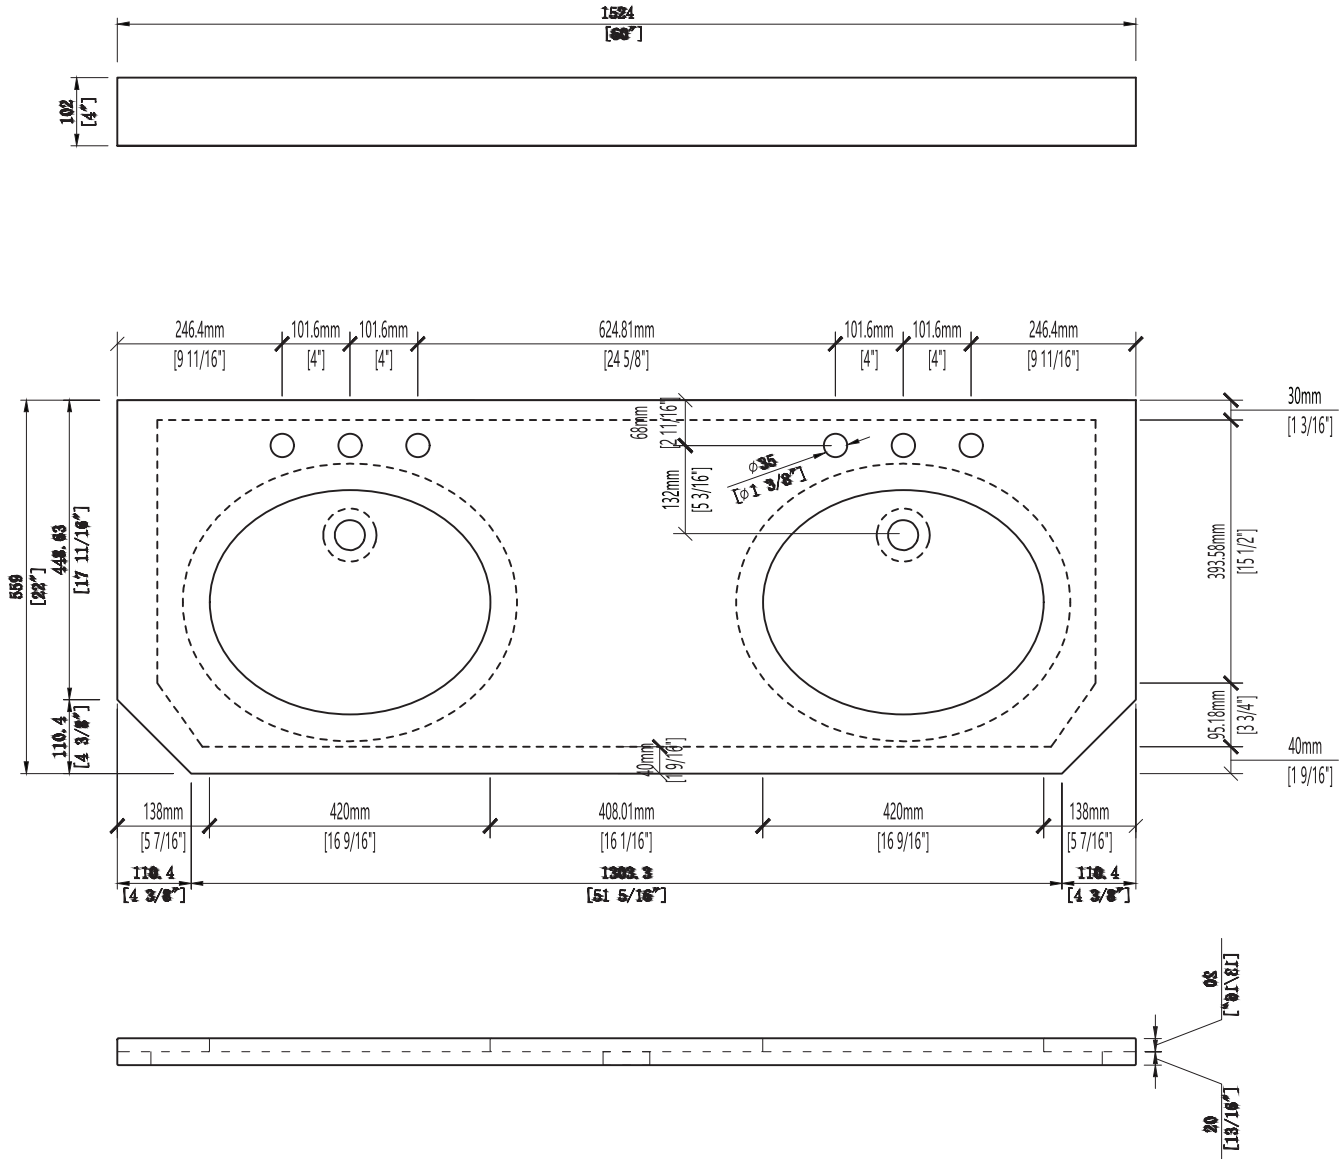

WATER CREATION

MODEL: PALACE 60

MODEL: PALACE 60

MODEL: PALACE 60

MODEL: PALACE 60

MODEL: EMPIRE-M-1824

WATER CREATION

MODEL: F2-0009