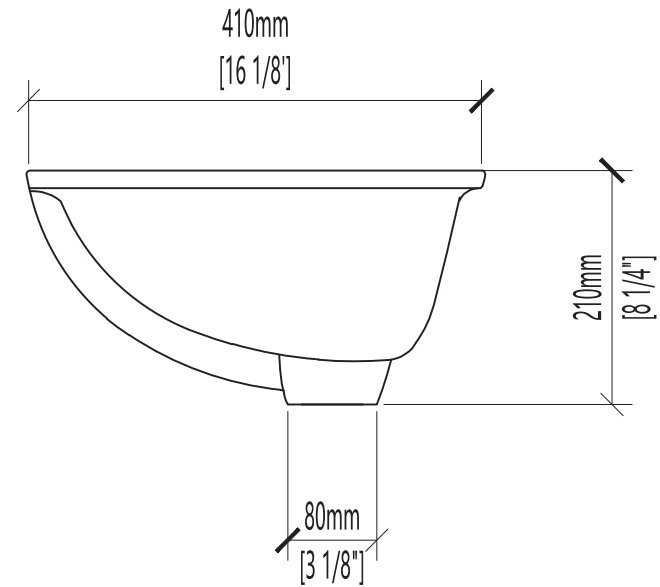

WATER CREATION

MODEL: PALACE 60

MODEL: PALACE 60

MODEL: PALACE 60

MODEL: PALACE 60

MODEL: EMPIRE-M-1824

WATER CREATION

MODEL: F2-0009