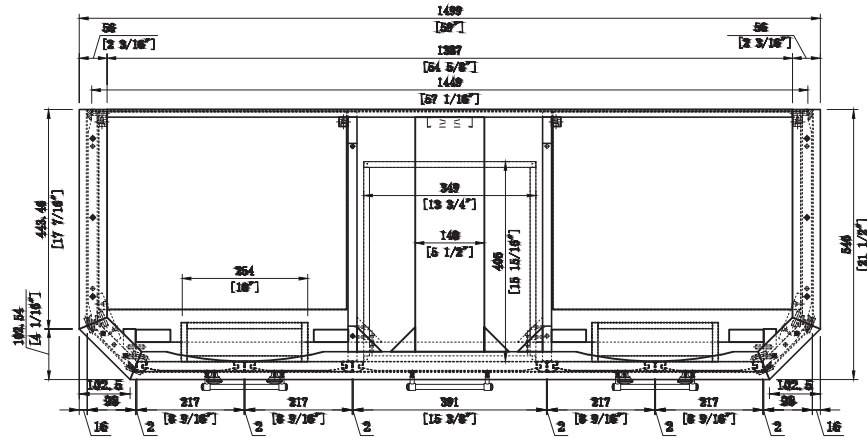

WATER CREATION

MODEL: PALACE 60

MODEL: PALACE 60

MODEL: PALACE 60

MODEL: PALACE 60

MODEL: EMPIRE-M-1824

WATER CREATION

MODEL: F2-0009