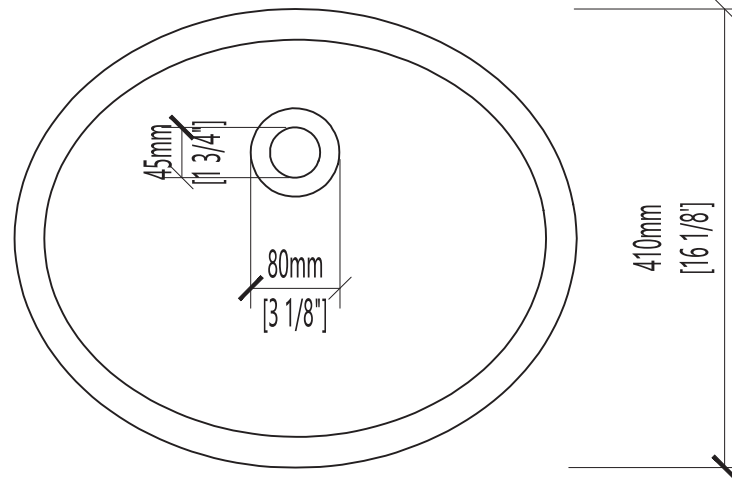

WATER CREATION

MODEL: PALACE 60

MODEL: PALACE 60

MODEL: PALACE 60

MODEL: PALACE 60

MODEL: EMPIRE-M-1824

WATER CREATION

MODEL: F2-0009