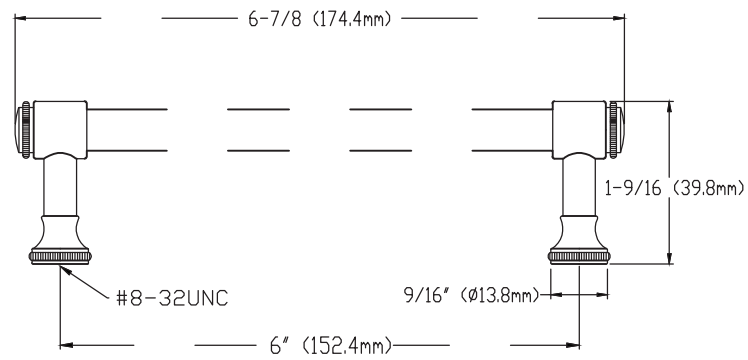

WATER CREATION

MODEL: PALACE 60

MODEL: PALACE 60

MODEL: PALACE 60

MODEL: PALACE 60

MODEL: EMPIRE-M-1824

WATER CREATION

MODEL: F2-0009