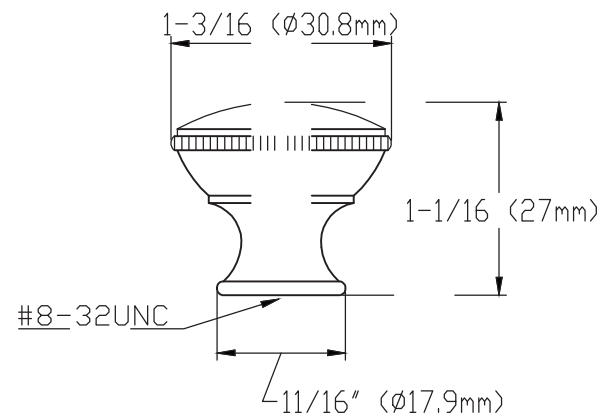

WATER CREATION

MODEL: PALACE 60

MODEL: PALACE 60

MODEL: PALACE 60

MODEL: PALACE 60

MODEL: EMPIRE-M-1824

WATER CREATION

MODEL: F2-0009