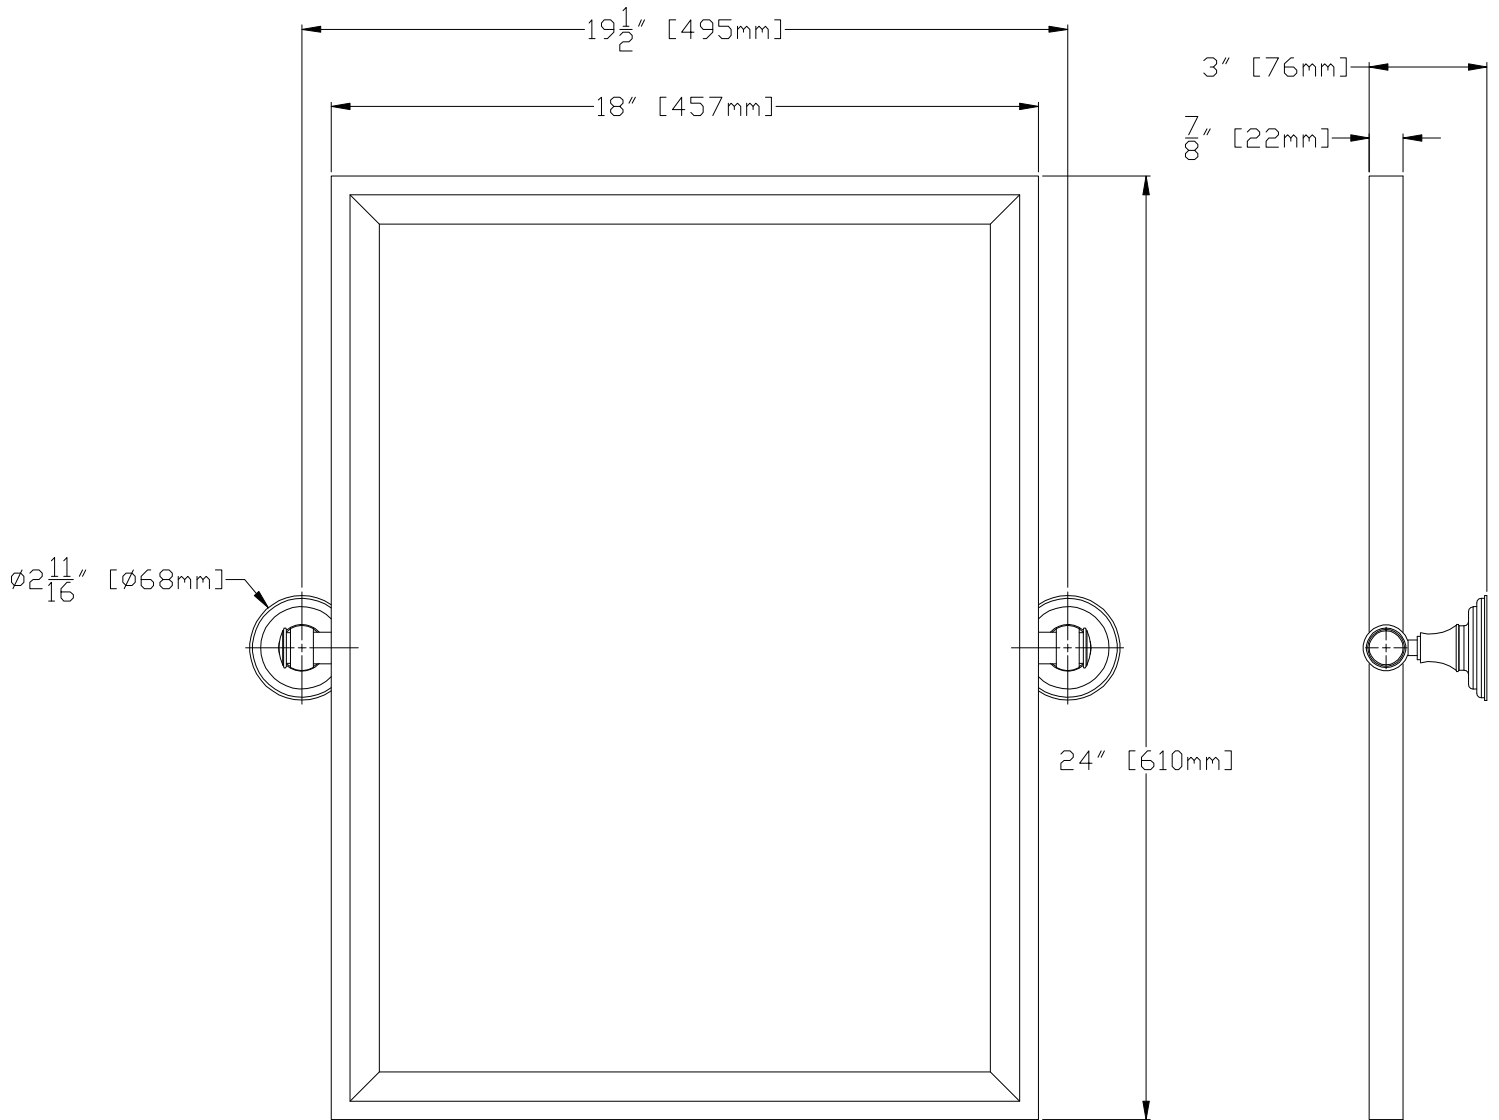

WATER CREATION

MODEL: PALACE 60

MODEL: PALACE 60

MODEL: PALACE 60

MODEL: PALACE 60

MODEL: EMPIRE-M-1824

WATER CREATION

MODEL: F2-0009