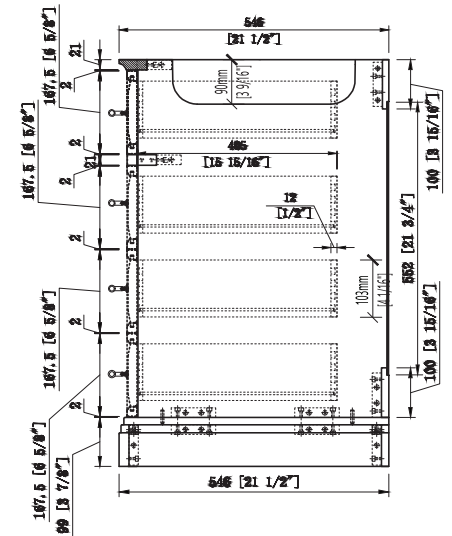

WATER CREATION

MODEL: PALACE 60

MODEL: PALACE 60

MODEL: PALACE 60

MODEL: PALACE 60

MODEL: EMPIRE-M-1824

WATER CREATION

MODEL: F2-0009