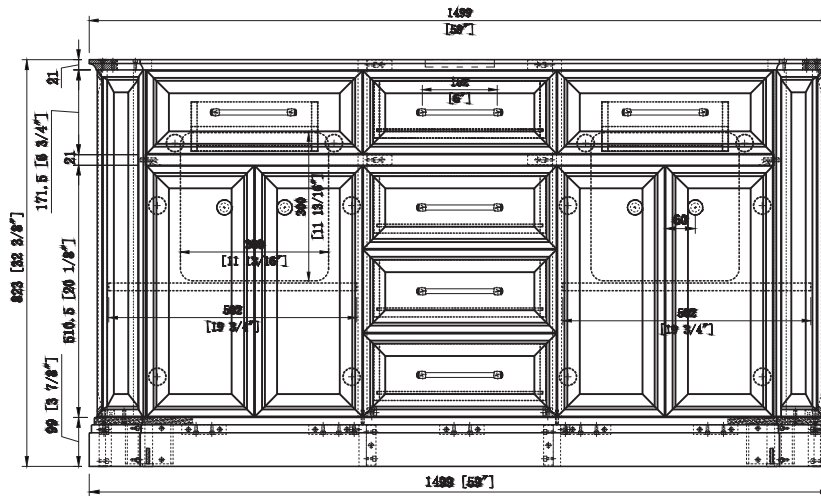

WATER CREATION

MODEL: PALACE 60

MODEL: PALACE 60

MODEL: PALACE 60

MODEL: PALACE 60

MODEL: EMPIRE-M-1824

WATER CREATION

MODEL: F2-0009