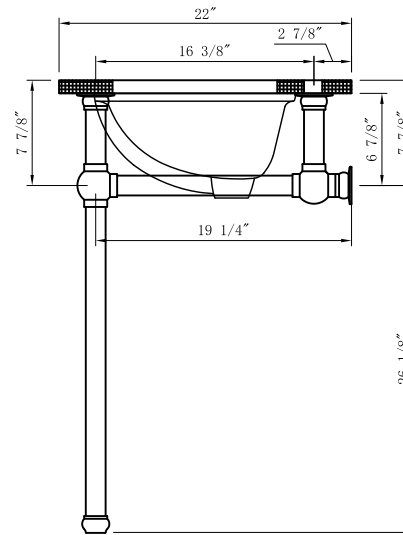

MODEL: EMPIRE60 EMBASSY60

TOP VIEW

FRONT VIEW

SIDE VIEW

3D VIEW

MODEL: EMPIRE60 EMBASSY60

MODEL: EMPIRE60 EMBASSY60

TOP VIEW

3D VIEW

FRONT VIEW

SIDE VIEW

BACK VIEW

MODEL: EMPIRE-M-1824

WATER CREATION

MODEL: F2-0009

MODEL: PS-0001