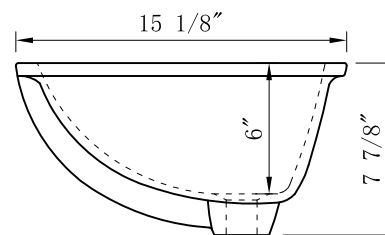

MODEL: EMPIRE60 EMBASSY60

TOP VIEW

FRONT VIEW

SIDE VIEW

3D VIEW

MODEL: EMPIRE60 EMBASSY60

MODEL: EMPIRE60 EMBASSY60

TOP VIEW

3D VIEW

FRONT VIEW

SIDE VIEW

BACK VIEW

MODEL: EMPIRE-M-1824

WATER CREATION

MODEL: F2-0009

MODEL: PS-0001