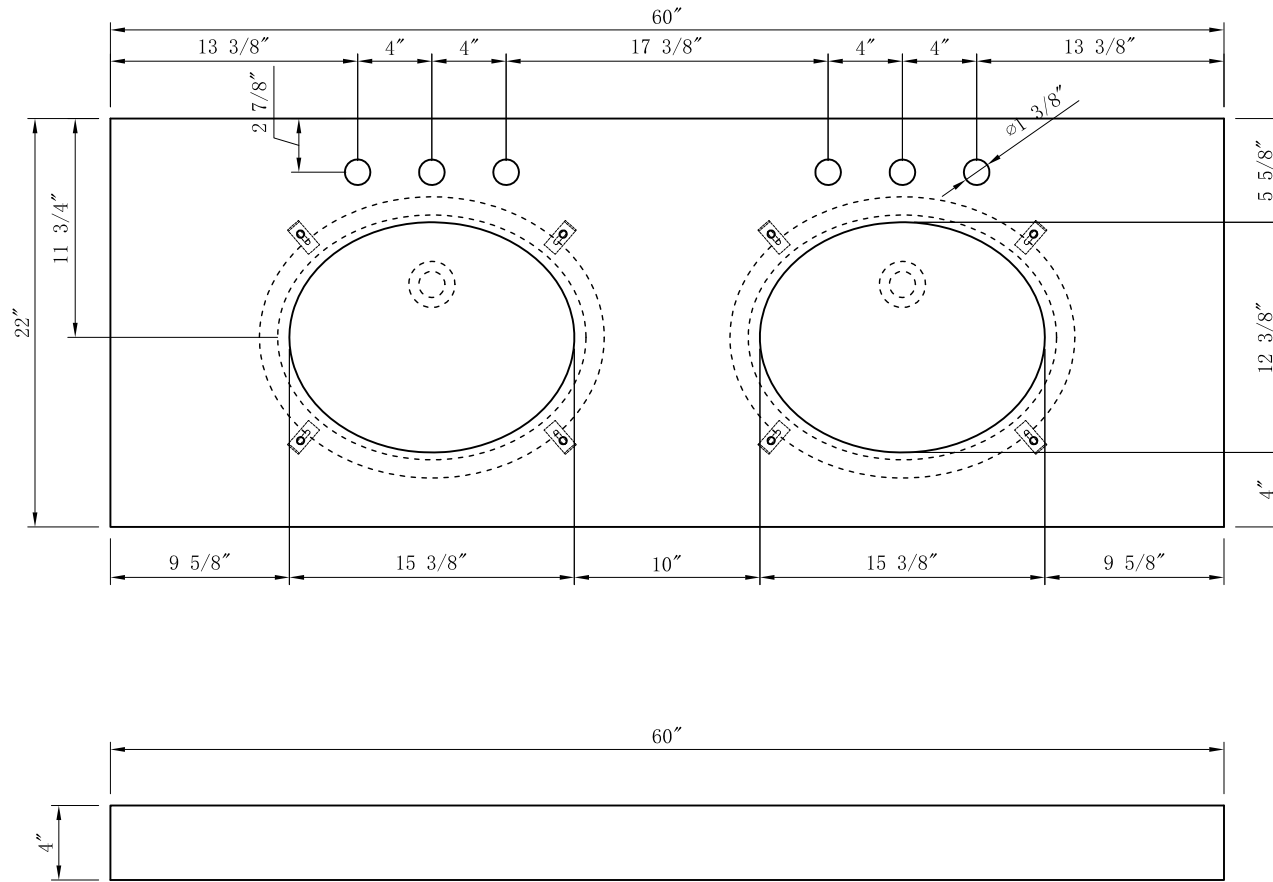

MODEL: EMPIRE60 EMBASSY60

TOP VIEW

FRONT VIEW

SIDE VIEW

3D VIEW

MODEL: EMPIRE60 EMBASSY60

MODEL: EMPIRE60 EMBASSY60

TOP VIEW

3D VIEW

FRONT VIEW

SIDE VIEW

BACK VIEW

MODEL: EMPIRE-M-1824

WATER CREATION

MODEL: F2-0009

MODEL: PS-0001