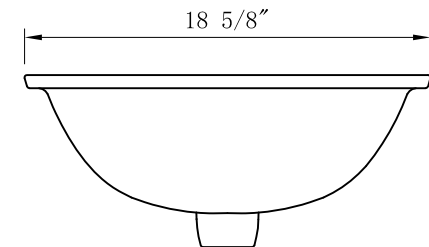

MODEL: EMPIRE60 EMBASSY60

TOP VIEW

FRONT VIEW

SIDE VIEW

3D VIEW

MODEL: EMPIRE60 EMBASSY60

MODEL: EMPIRE60 EMBASSY60

TOP VIEW

3D VIEW

FRONT VIEW

SIDE VIEW

BACK VIEW

MODEL: EMPIRE-M-1824

WATER CREATION

MODEL: F2-0009

MODEL: PS-0001