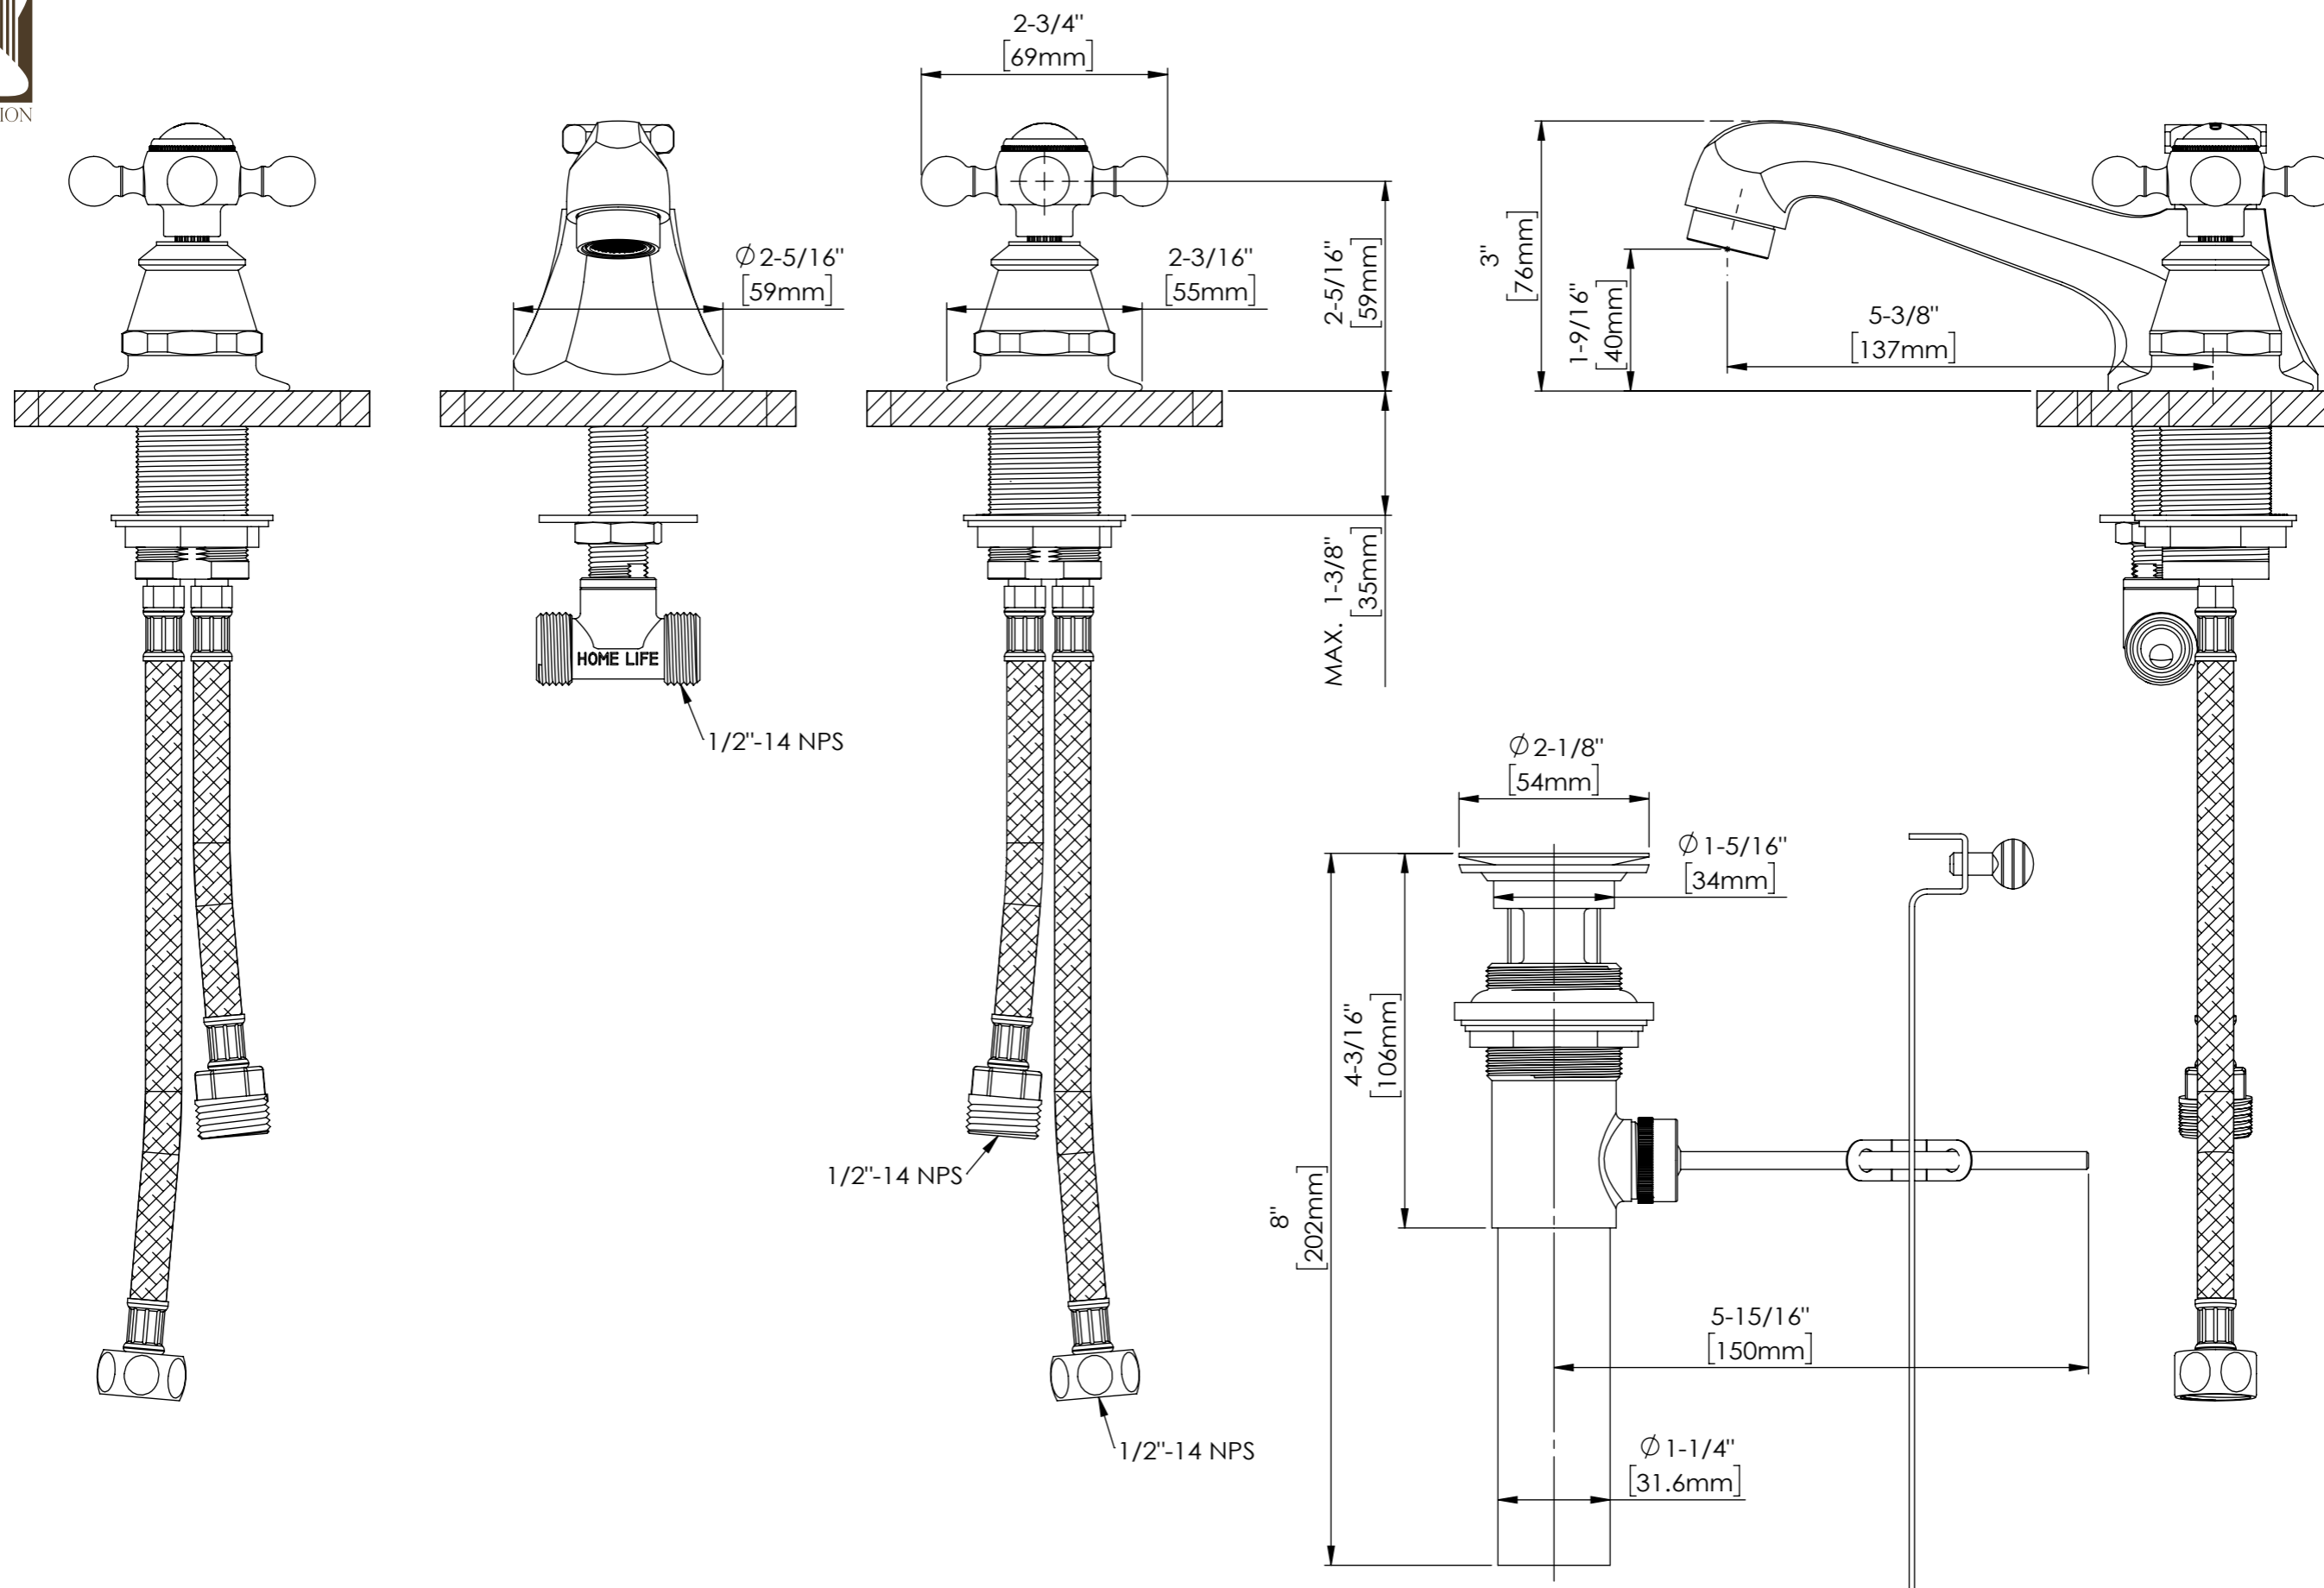

MODEL: EMPIRE60 EMBASSY60

TOP VIEW

FRONT VIEW

SIDE VIEW

3D VIEW

MODEL: EMPIRE60 EMBASSY60

MODEL: EMPIRE60 EMBASSY60

TOP VIEW

3D VIEW

FRONT VIEW

SIDE VIEW

BACK VIEW

MODEL: EMPIRE-M-1824

WATER CREATION

MODEL: F2-0009

MODEL: PS-0001