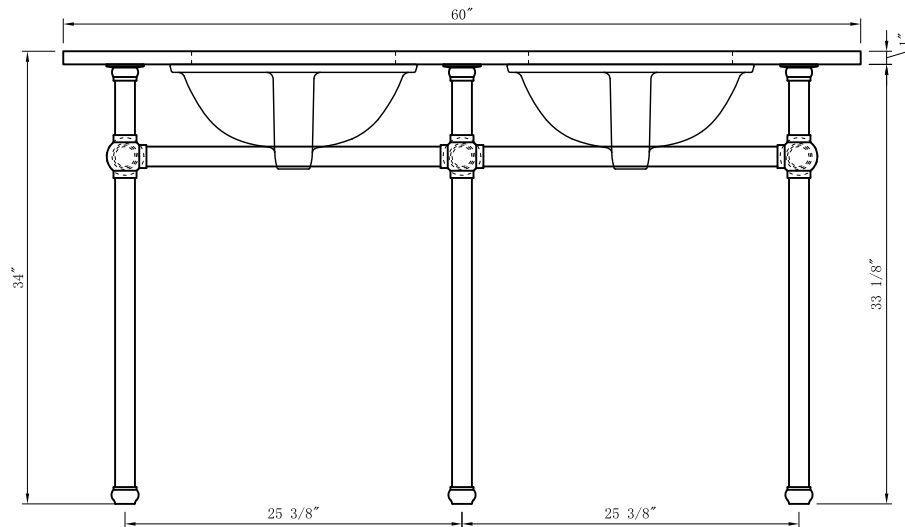

MODEL: EMPIRE60 EMBASSY60

TOP VIEW

FRONT VIEW

SIDE VIEW

3D VIEW

MODEL: EMPIRE60 EMBASSY60

MODEL: EMPIRE60 EMBASSY60

TOP VIEW

3D VIEW

FRONT VIEW

SIDE VIEW

BACK VIEW

MODEL: EMPIRE-M-1824

WATER CREATION

MODEL: F2-0009

MODEL: PS-0001