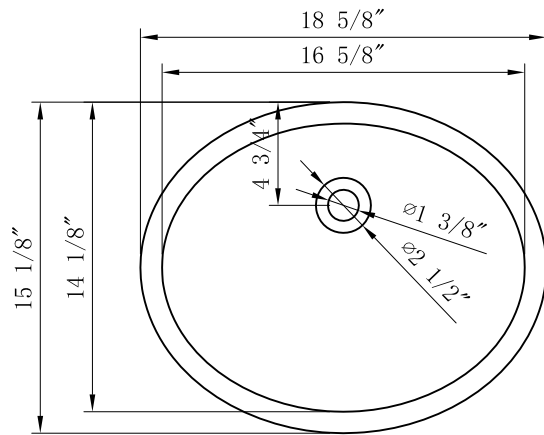

MODEL: EMPIRE60 EMBASSY60

TOP VIEW

FRONT VIEW

SIDE VIEW

3D VIEW

MODEL: EMPIRE60 EMBASSY60

MODEL: EMPIRE60 EMBASSY60

TOP VIEW

3D VIEW

FRONT VIEW

SIDE VIEW

BACK VIEW

MODEL: EMPIRE-M-1824

WATER CREATION

MODEL: F2-0009

MODEL: PS-0001