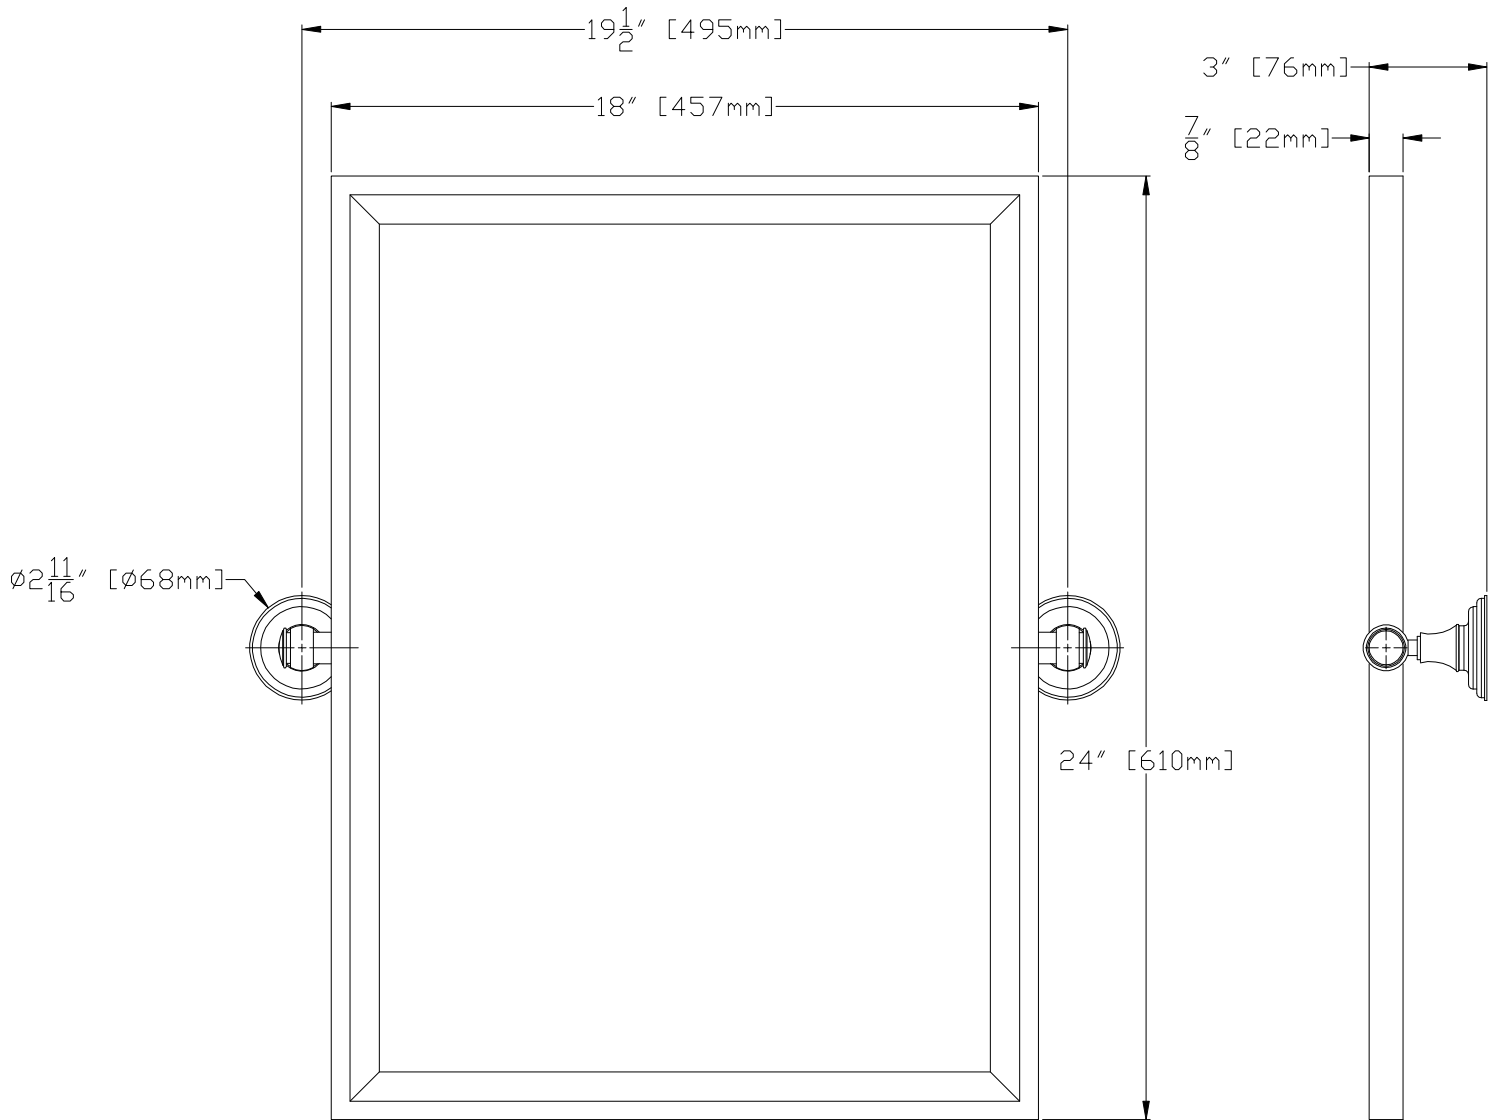

MODEL: EMPIRE60 EMBASSY60

TOP VIEW

FRONT VIEW

SIDE VIEW

3D VIEW

MODEL: EMPIRE60 EMBASSY60

MODEL: EMPIRE60 EMBASSY60

TOP VIEW

3D VIEW

FRONT VIEW

SIDE VIEW

BACK VIEW

MODEL: EMPIRE-M-1824

WATER CREATION

MODEL: F2-0009

MODEL: PS-0001