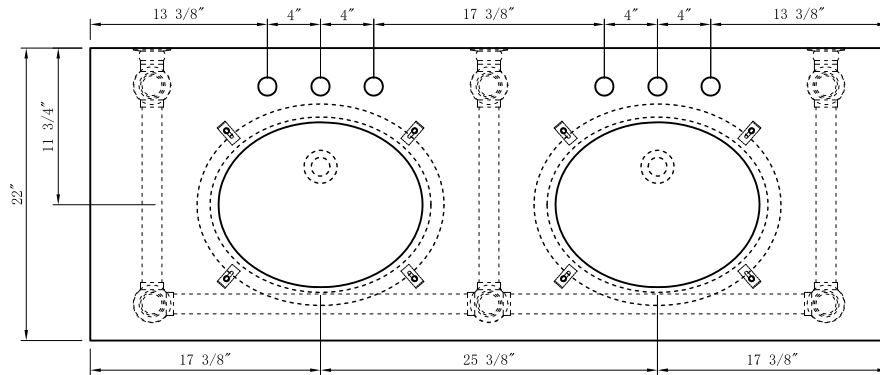

MODEL: EMPIRE60 EMBASSY60

TOP VIEW

FRONT VIEW

SIDE VIEW

3D VIEW

MODEL: EMPIRE60 EMBASSY60

MODEL: EMPIRE60 EMBASSY60

TOP VIEW

3D VIEW

FRONT VIEW

SIDE VIEW

BACK VIEW

MODEL: EMPIRE-M-1824

WATER CREATION

MODEL: F2-0009

MODEL: PS-0001