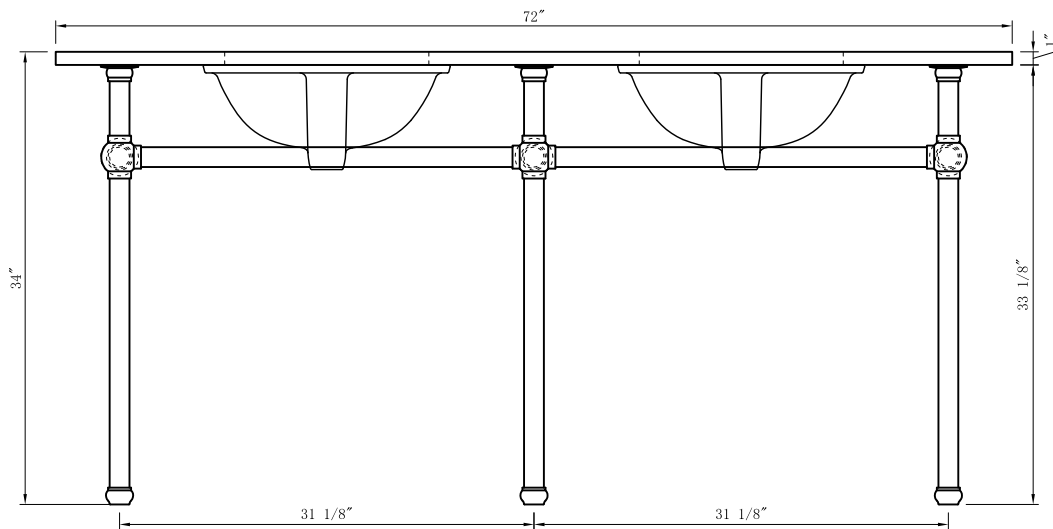

WATER CREATION

MODEL: EMPIRE72 EMBASSY72

TOP VIEW

FRONT VIEW

3D VIEW

SIDE VIEW

MODEL: EMPIRE72 EMBASSY72

MODEL: EMPIRE72 EMBASSY72

TOP VIEW

3D VIEW

FRONT VIEW

SIDE VIEW

BACK VIEW

MODEL: EMPIRE-M-1824

WATER CREATION

MODEL: F2-0009