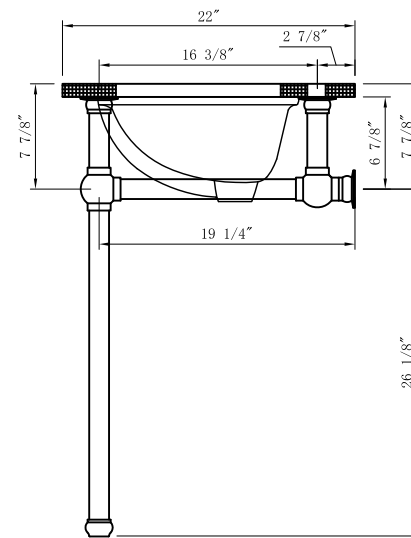

WATER CREATION

MODEL: EMPIRE72 EMBASSY72

TOP VIEW

FRONT VIEW

3D VIEW

SIDE VIEW

MODEL: EMPIRE72 EMBASSY72

MODEL: EMPIRE72 EMBASSY72

TOP VIEW

3D VIEW

FRONT VIEW

SIDE VIEW

BACK VIEW

MODEL: EMPIRE-M-1824

WATER CREATION

MODEL: F2-0009

MODEL: PS-0001