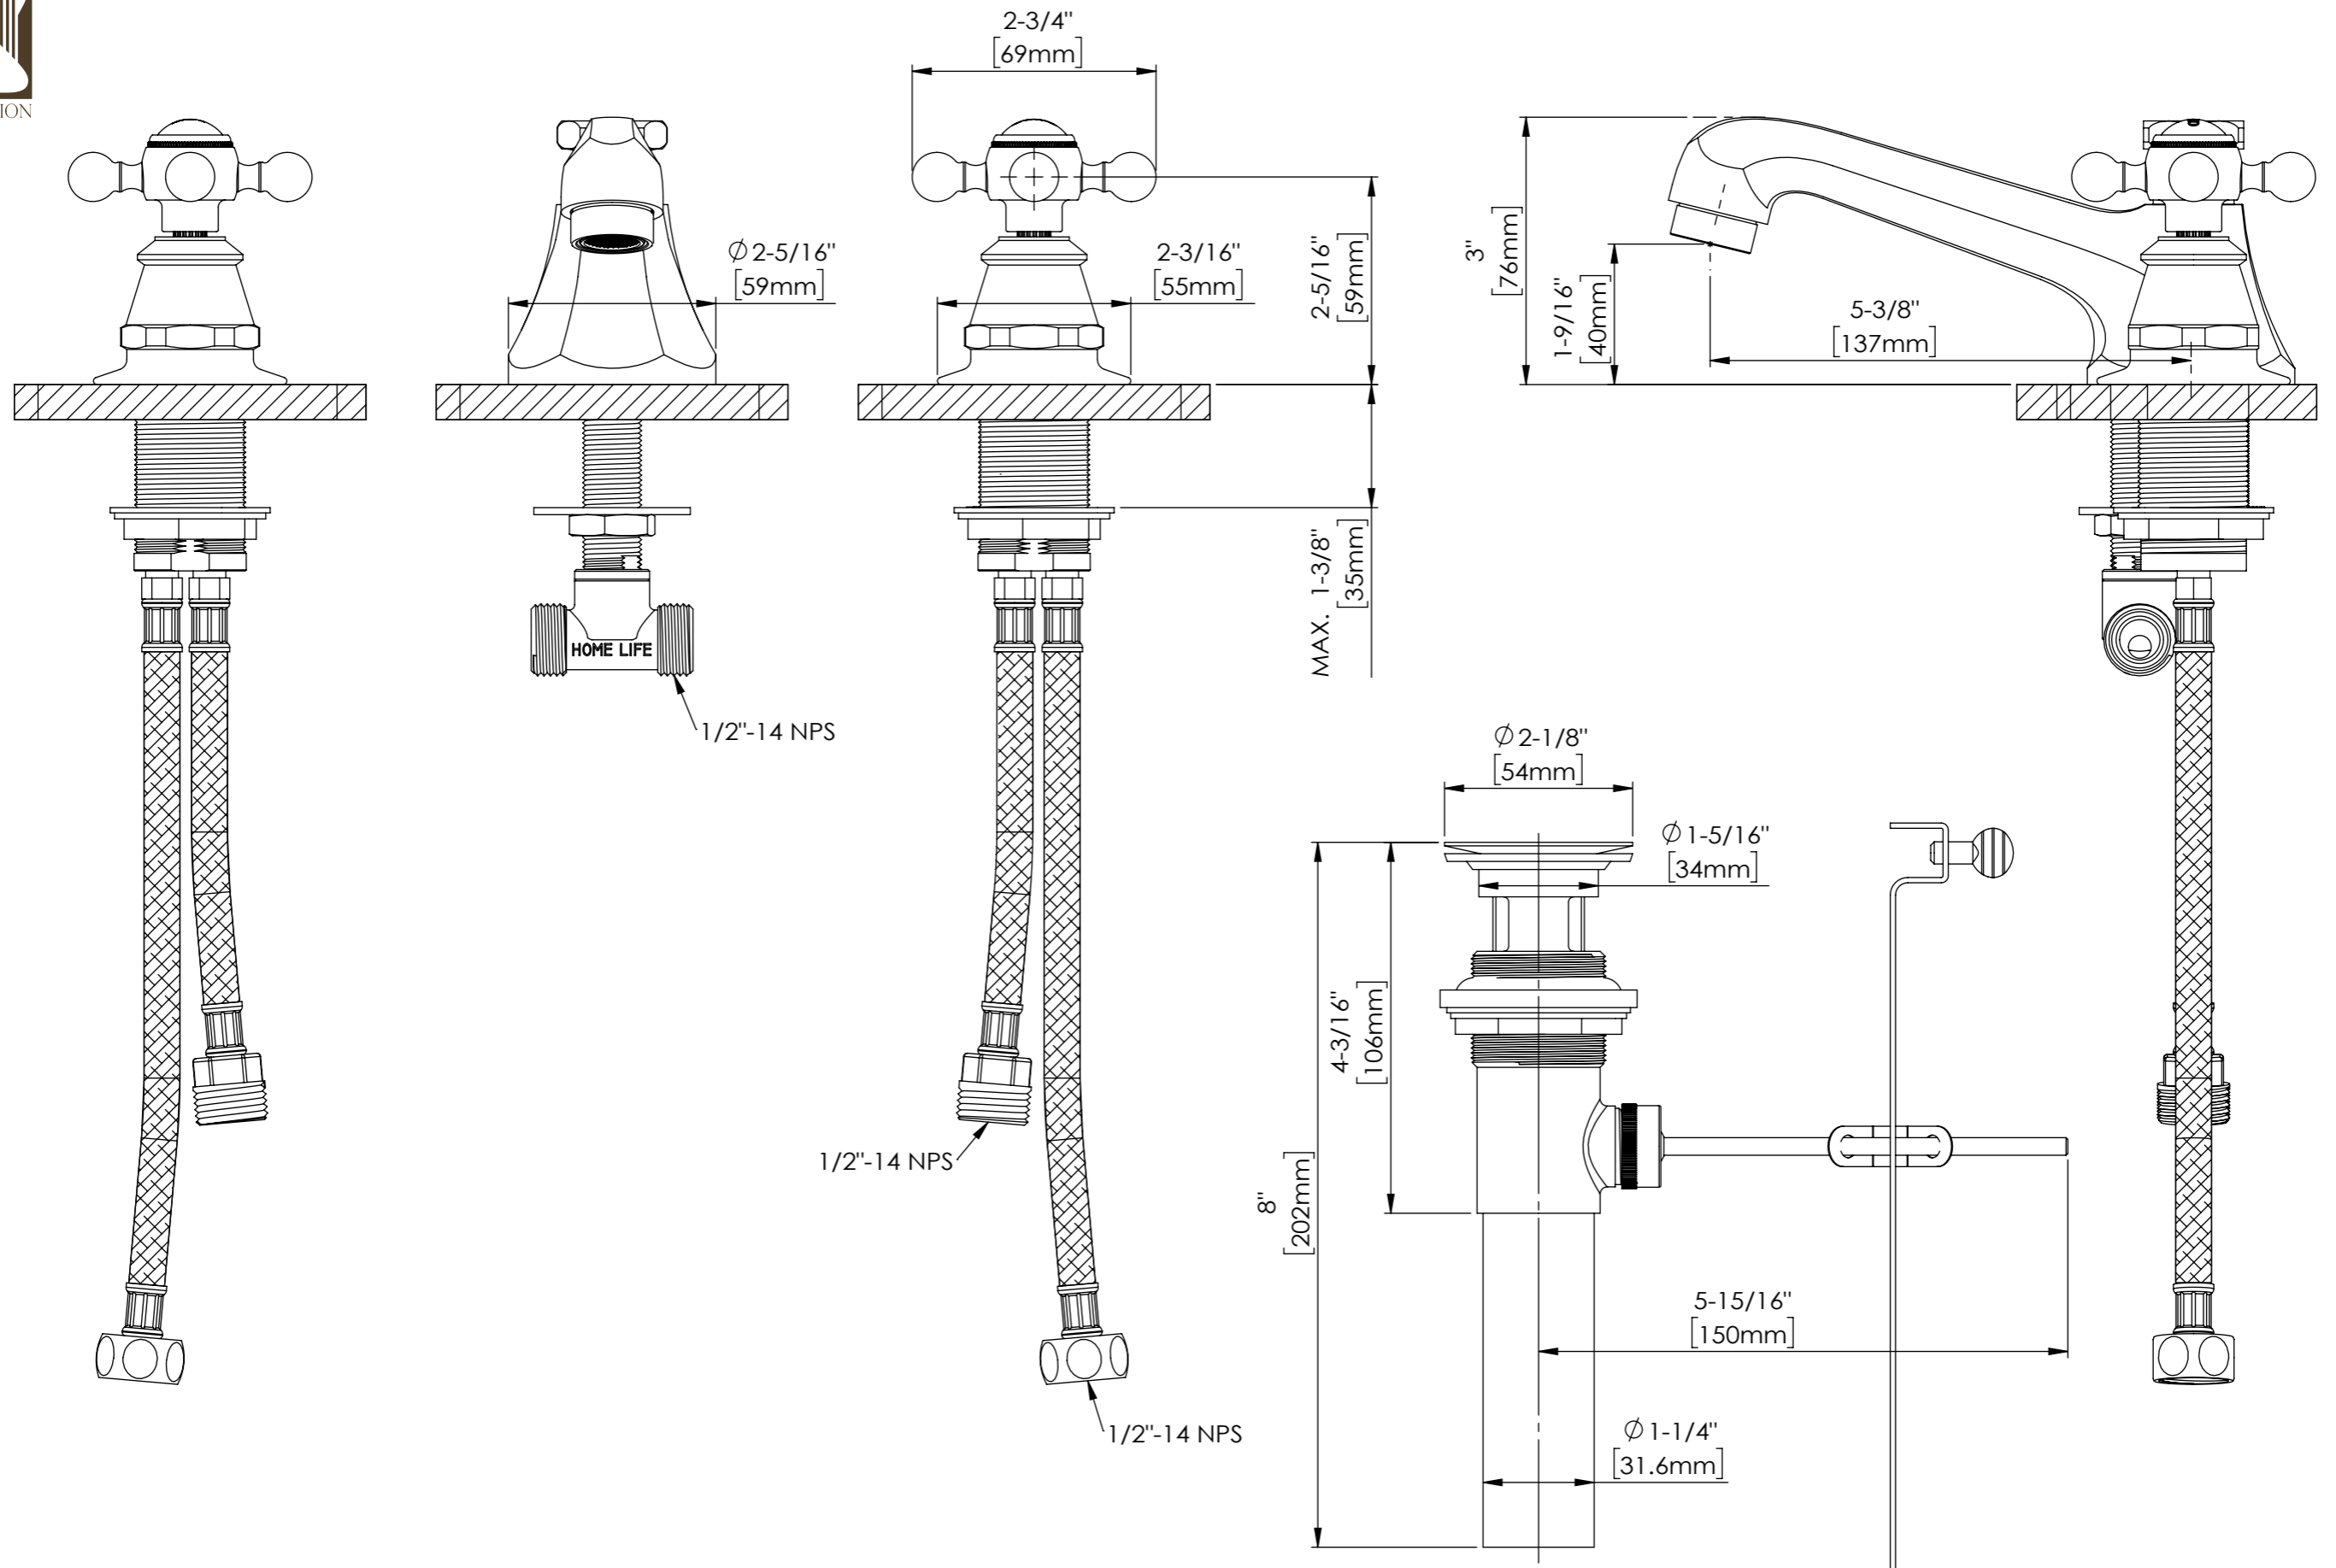

WATER CREATION

MODEL: EMPIRE72 EMBASSY72

TOP VIEW

FRONT VIEW

3D VIEW

SIDE VIEW

MODEL: EMPIRE72 EMBASSY72

MODEL: EMPIRE72 EMBASSY72

TOP VIEW

3D VIEW

FRONT VIEW

SIDE VIEW

BACK VIEW

MODEL: EMPIRE-M-1824

WATER CREATION

MODEL: F2-0009

MODEL: PS-0001