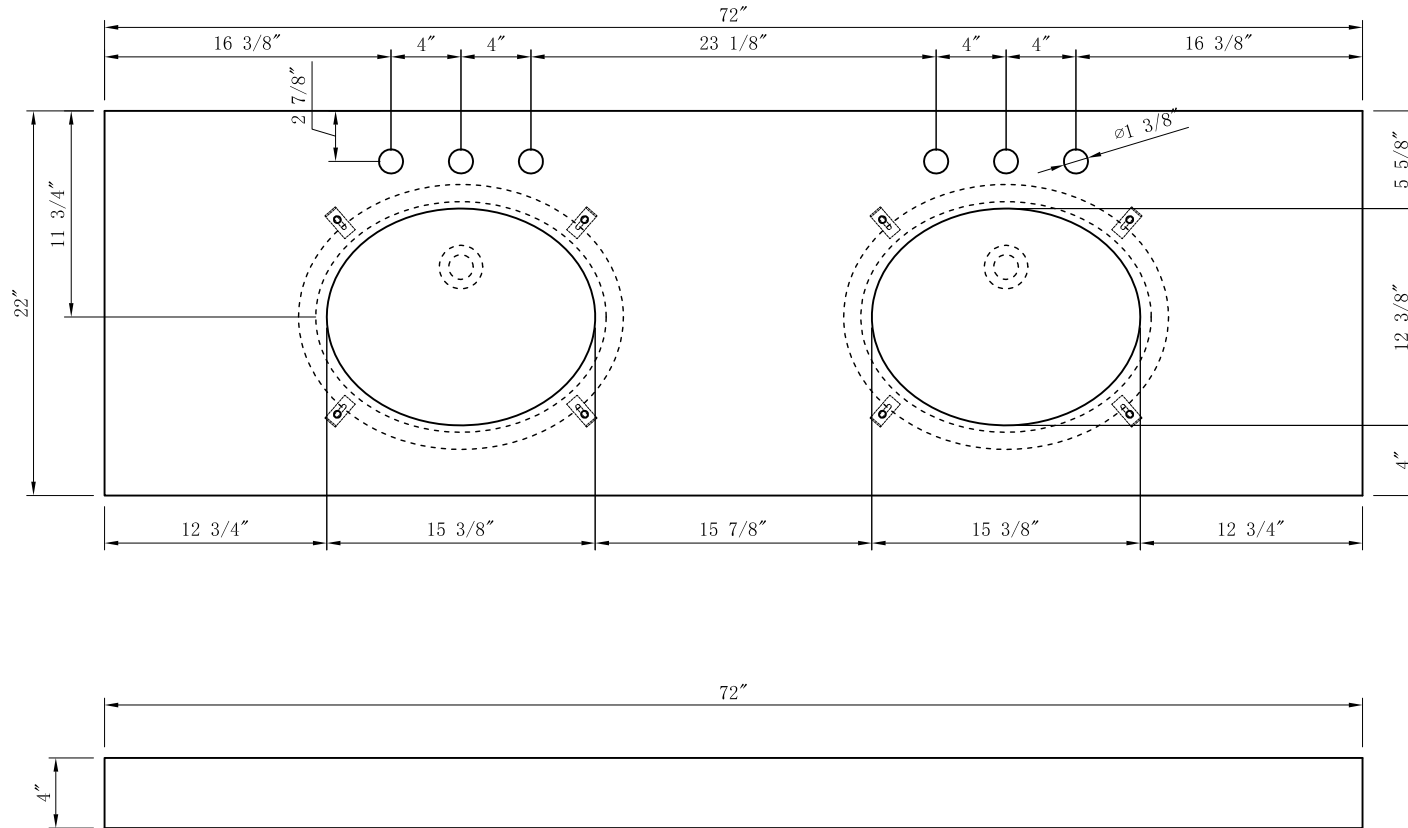

WATER CREATION

MODEL: EMPIRE72 EMBASSY72

TOP VIEW

FRONT VIEW

3D VIEW

SIDE VIEW

MODEL: EMPIRE72 EMBASSY72

MODEL: EMPIRE72 EMBASSY72

TOP VIEW

3D VIEW

FRONT VIEW

SIDE VIEW

BACK VIEW

MODEL: EMPIRE-M-1824

WATER CREATION

MODEL: F2-0009

MODEL: PS-0001