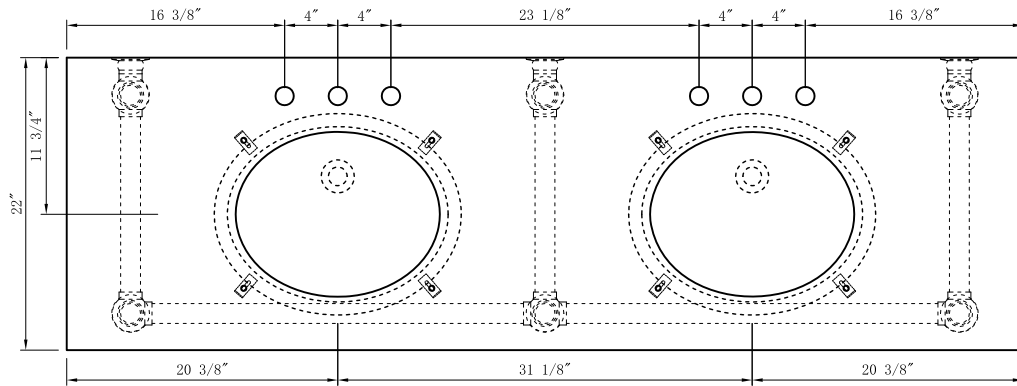

WATER CREATION

MODEL: EMPIRE72 EMBASSY72

TOP VIEW

FRONT VIEW

3D VIEW

SIDE VIEW

MODEL: EMPIRE72 EMBASSY72

MODEL: EMPIRE72 EMBASSY72

TOP VIEW

3D VIEW

FRONT VIEW

SIDE VIEW

BACK VIEW

MODEL: EMPIRE-M-1824

WATER CREATION

MODEL: F2-0009

MODEL: PS-0001