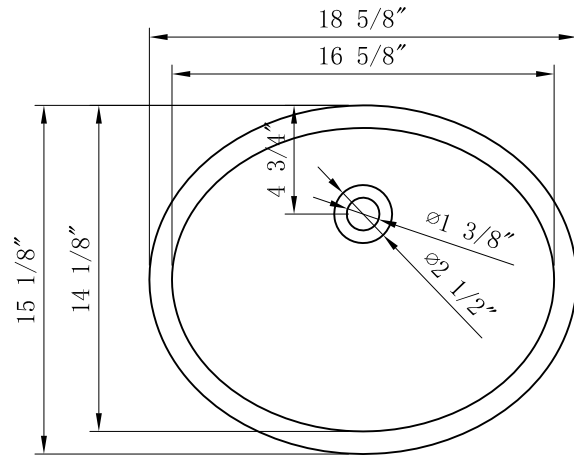

WATER CREATION

MODEL: EMPIRE72 EMBASSY72

TOP VIEW

FRONT VIEW

3D VIEW

SIDE VIEW

MODEL: EMPIRE72 EMBASSY72

MODEL: EMPIRE72 EMBASSY72

TOP VIEW

3D VIEW

FRONT VIEW

SIDE VIEW

BACK VIEW

MODEL: EMPIRE-M-1824

WATER CREATION

MODEL: F2-0009