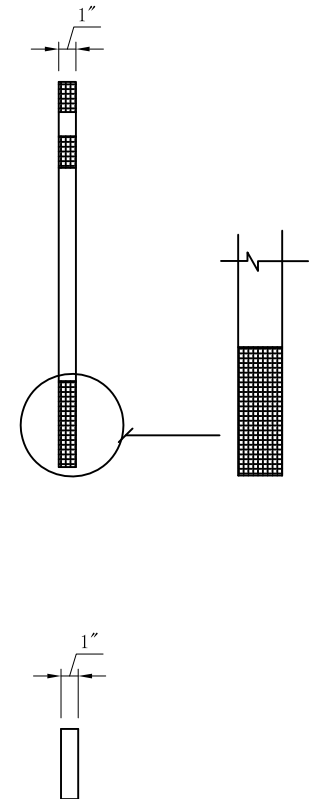

WATER CREATION

MODEL: EMPIRE72 EMBASSY72

TOP VIEW

FRONT VIEW

3D VIEW

SIDE VIEW

MODEL: EMPIRE72 EMBASSY72

MODEL: EMPIRE72 EMBASSY72

TOP VIEW

3D VIEW

FRONT VIEW

SIDE VIEW

BACK VIEW

MODEL: EMPIRE-M-1824

WATER CREATION

MODEL: F2-0009

MODEL: PS-0001