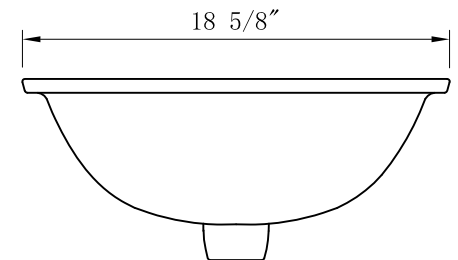

WATER CREATION

MODEL: EMPIRE72 EMBASSY72

TOP VIEW

FRONT VIEW

3D VIEW

SIDE VIEW

MODEL: EMPIRE72 EMBASSY72

MODEL: EMPIRE72 EMBASSY72

TOP VIEW

3D VIEW

FRONT VIEW

SIDE VIEW

BACK VIEW

MODEL: EMPIRE-M-1824

WATER CREATION

MODEL: F2-0009