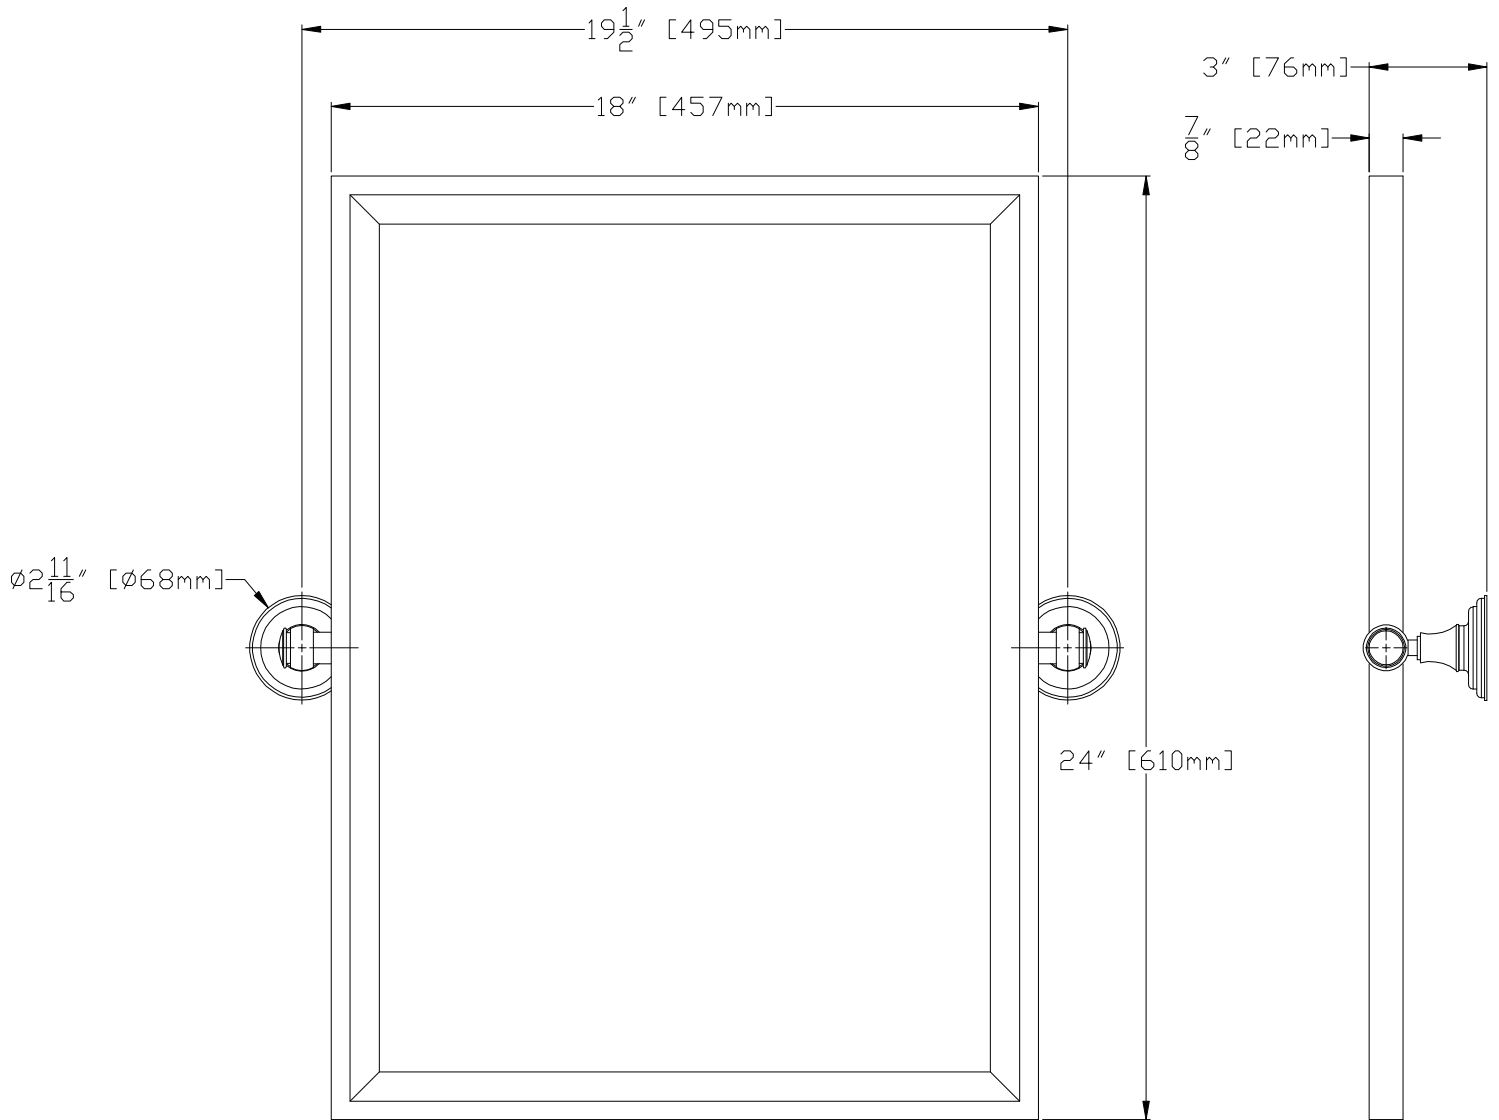

TOP VIEW

3D VIEW

FRONT VIEW

SIDE VIEW

BACK VIEW

MODEL: EMPIRE-M-1824

WATER CREATION

MODEL: F2-0009