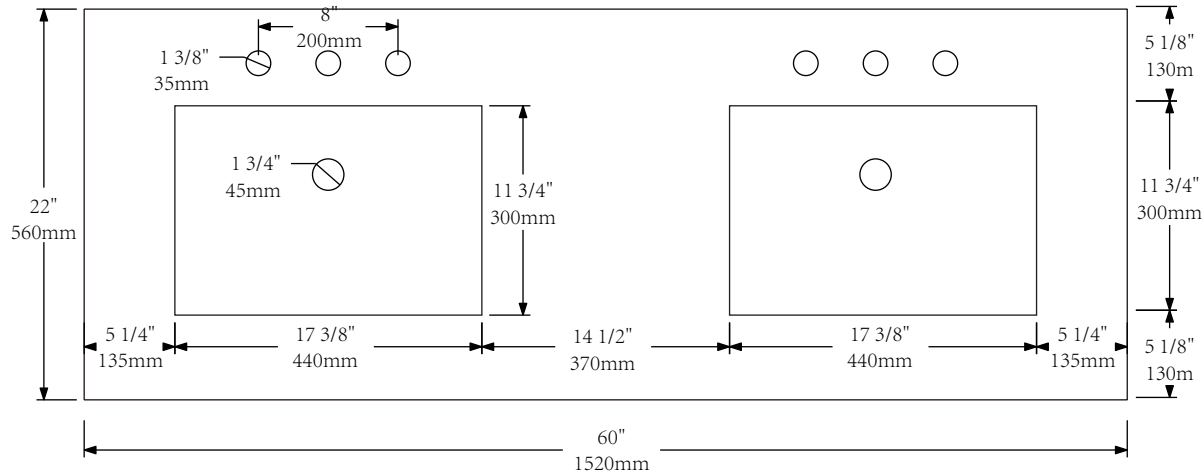

MODEL: ELIZABETH60

FRONT VIEW

BACK VIEW

SIDE VIEW

WATER CREATION

# MODEL: ELIZABETH60

MODEL: RET-M-2136

MODEL: F2-0012