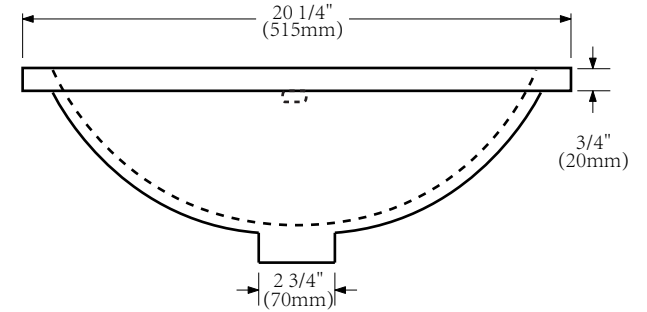

MODEL: ELIZABETH60

FRONT VIEW

BACK VIEW

SIDE VIEW

WATER CREATION

# MODEL: ELIZABETH60

MODEL: RET-M-2136

MODEL: F2-0012