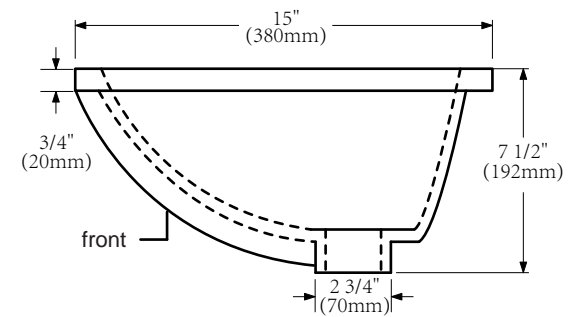

MODEL: ELIZABETH60

FRONT VIEW

BACK VIEW

SIDE VIEW

WATER CREATION

# MODEL: ELIZABETH60

MODEL: RET-M-2136

MODEL: F2-0012