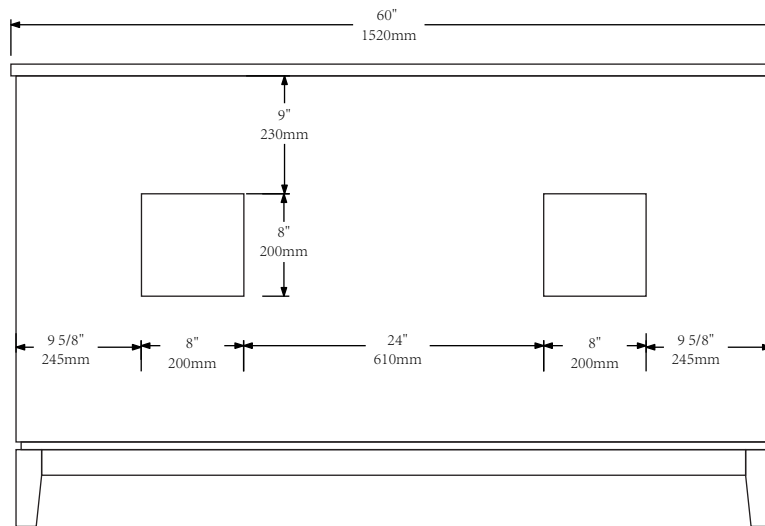

MODEL: ELIZABETH60

FRONT VIEW

BACK VIEW

SIDE VIEW

WATER CREATION

# MODEL: ELIZABETH60

MODEL: RET-M-2136

MODEL: F2-0012