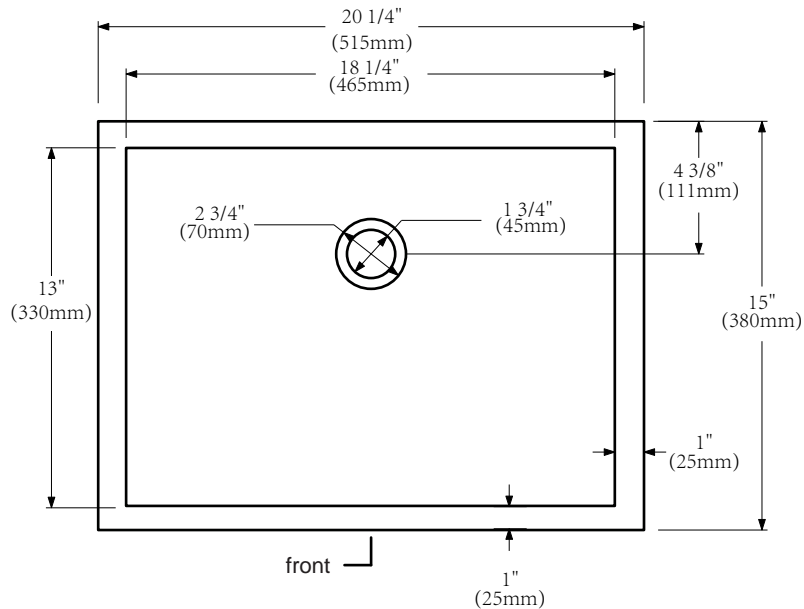

MODEL: ELIZABETH60

FRONT VIEW

BACK VIEW

SIDE VIEW

WATER CREATION

# MODEL: ELIZABETH60

MODEL: RET-M-2136

MODEL: F2-0012