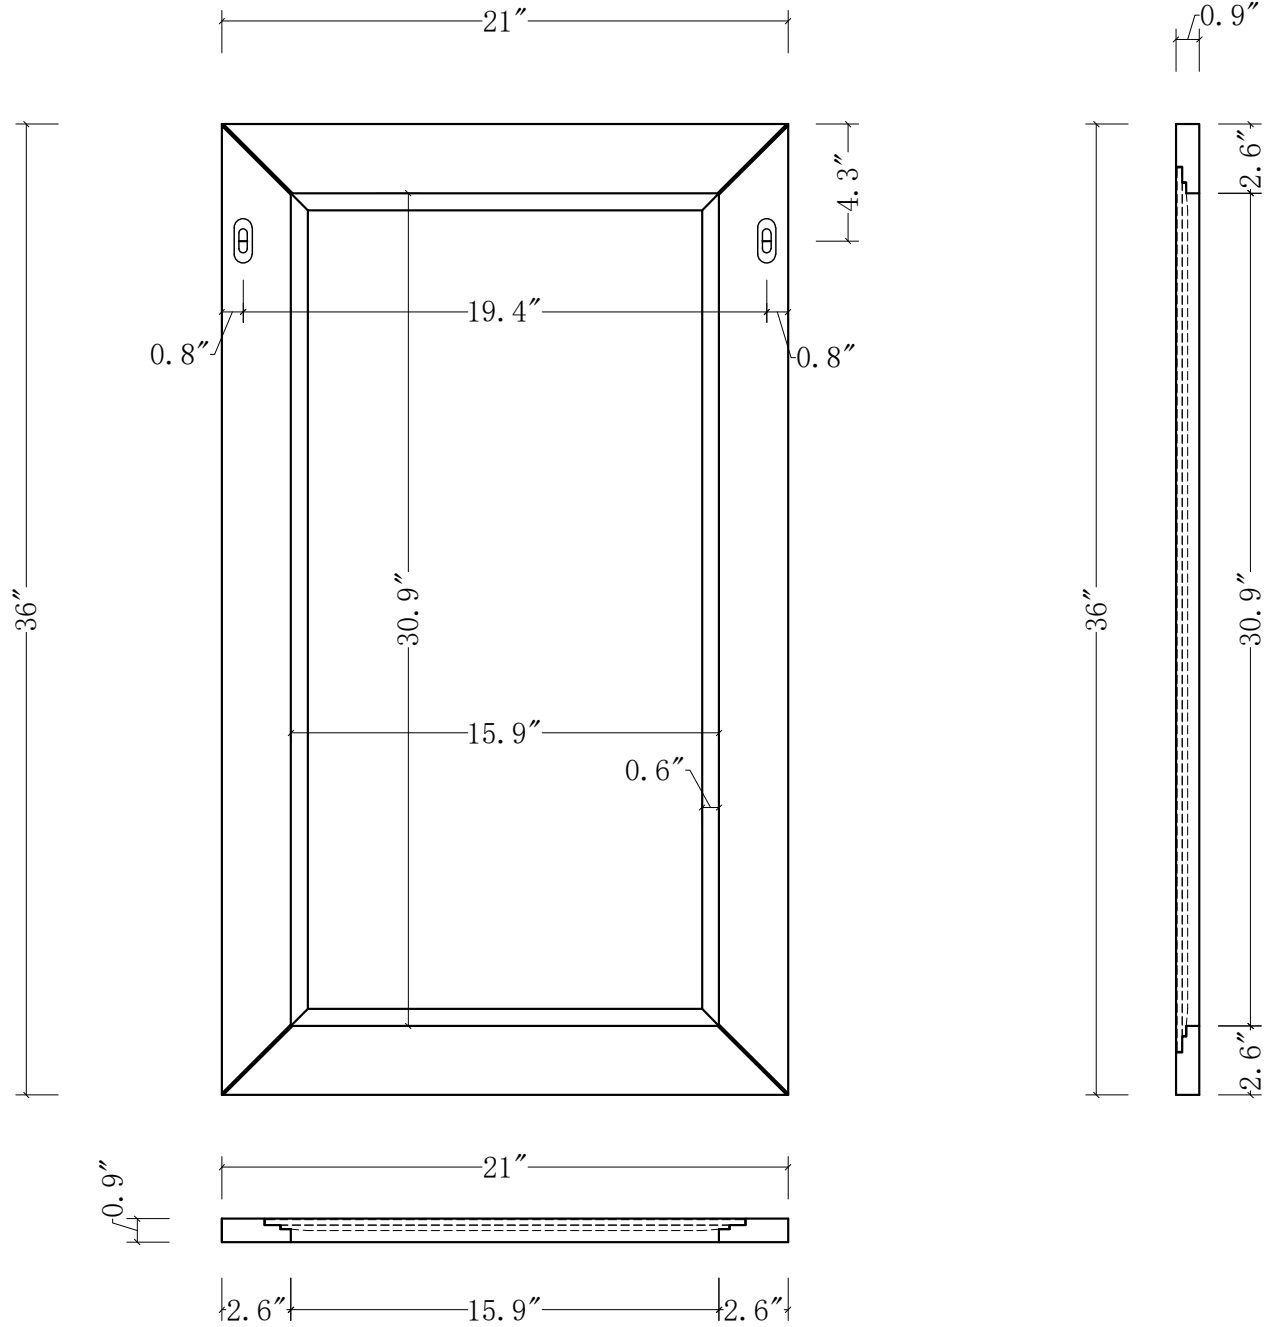

MODEL: ELIZABETH60

FRONT VIEW

BACK VIEW

SIDE VIEW

WATER CREATION

# MODEL: ELIZABETH60

MODEL: RET-M-2136

MODEL: F2-0012