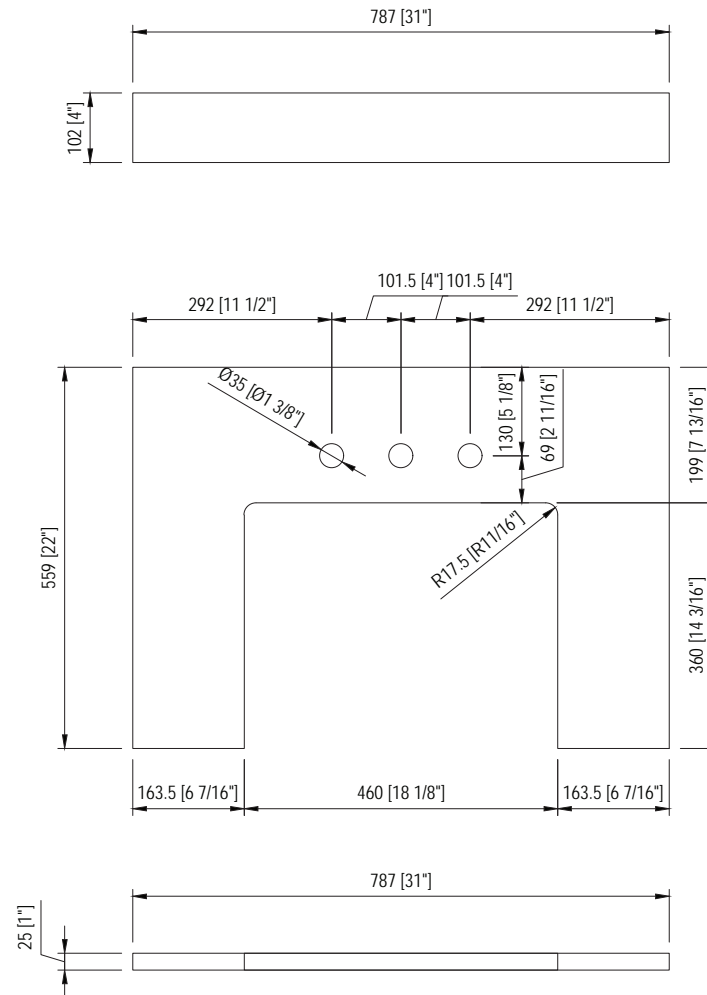

MODEL: PAISLEY30

TOP VIEW

SIDE VIEW

FRONT VIEW

BACK VIEW

MODEL: PAISLEY30

MODEL: PAISLEY30

520 [20 1/2"]±2mm

500 [19 11/16"]±2mm

210 [8 1/4"]±2mm

390 [15 3/8"]±2mm

385 [15 3/16"]±2mm

MODEL: PAISLEY-M-2436

MODEL: F2-0012