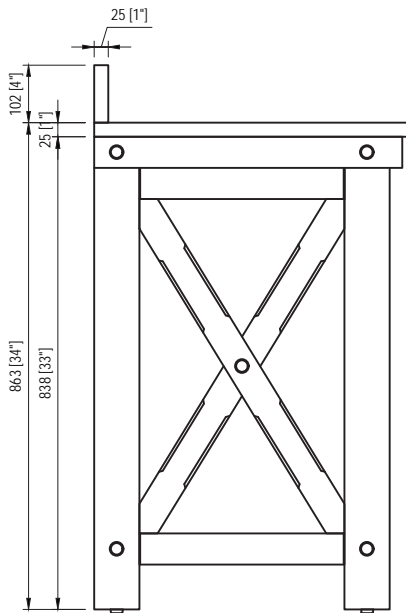

MODEL: PAISLEY30

TOP VIEW

SIDE VIEW

FRONT VIEW

BACK VIEW

MODEL: PAISLEY30

MODEL: PAISLEY30

520 [20 1/2"]±2mm

500 [19 11/16"]±2mm

210 [8 1/4"]±2mm

390 [15 3/8"]±2mm

385 [15 3/16"]±2mm

MODEL: PAISLEY-M-2436

MODEL: F2-0012