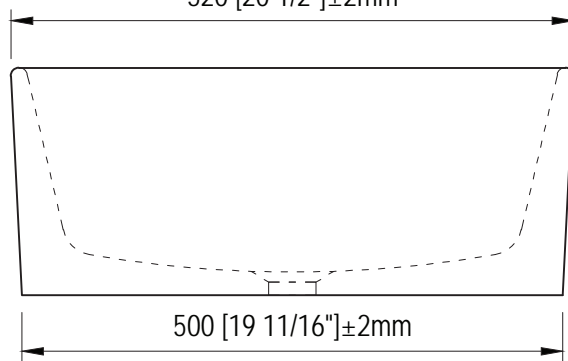

MODEL: PAISLEY30

TOP VIEW

SIDE VIEW

FRONT VIEW

BACK VIEW

MODEL: PAISLEY30

MODEL: PAISLEY30

520 [20 1/2"]±2mm

500 [19 11/16"]±2mm

210 [8 1/4"]±2mm

390 [15 3/8"]±2mm

385 [15 3/16"]±2mm

MODEL: PAISLEY-M-2436

MODEL: F2-0012