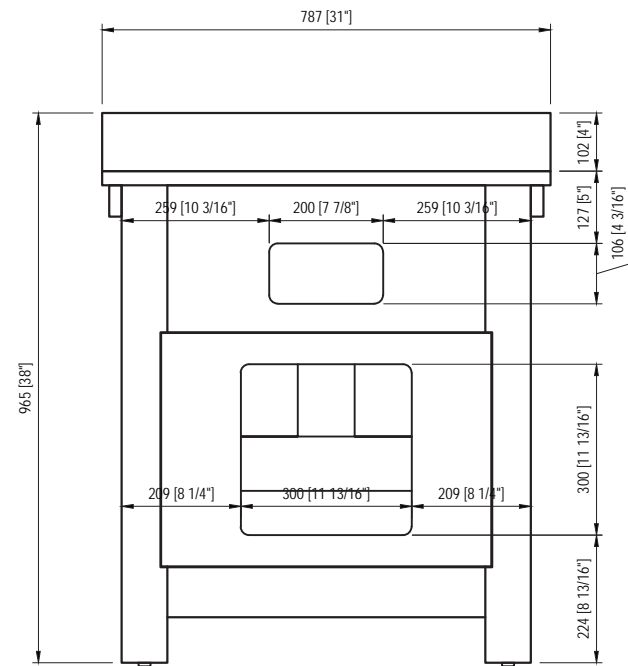

MODEL: PAISLEY30

TOP VIEW

SIDE VIEW

FRONT VIEW

BACK VIEW

MODEL: PAISLEY30

MODEL: PAISLEY30

520 [20 1/2"]±2mm

500 [19 11/16"]±2mm

210 [8 1/4"]±2mm

390 [15 3/8"]±2mm

385 [15 3/16"]±2mm

MODEL: PAISLEY-M-2436

MODEL: F2-0012