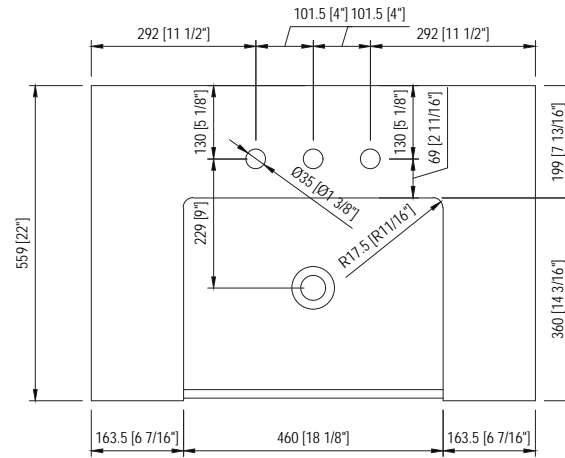

MODEL: PAISLEY30

TOP VIEW

SIDE VIEW

FRONT VIEW

BACK VIEW

MODEL: PAISLEY30

MODEL: PAISLEY30

520 [20 1/2"]±2mm

500 [19 11/16"]±2mm

210 [8 1/4"]±2mm

390 [15 3/8"]±2mm

385 [15 3/16"]±2mm

MODEL: PAISLEY-M-2436

MODEL: F2-0012