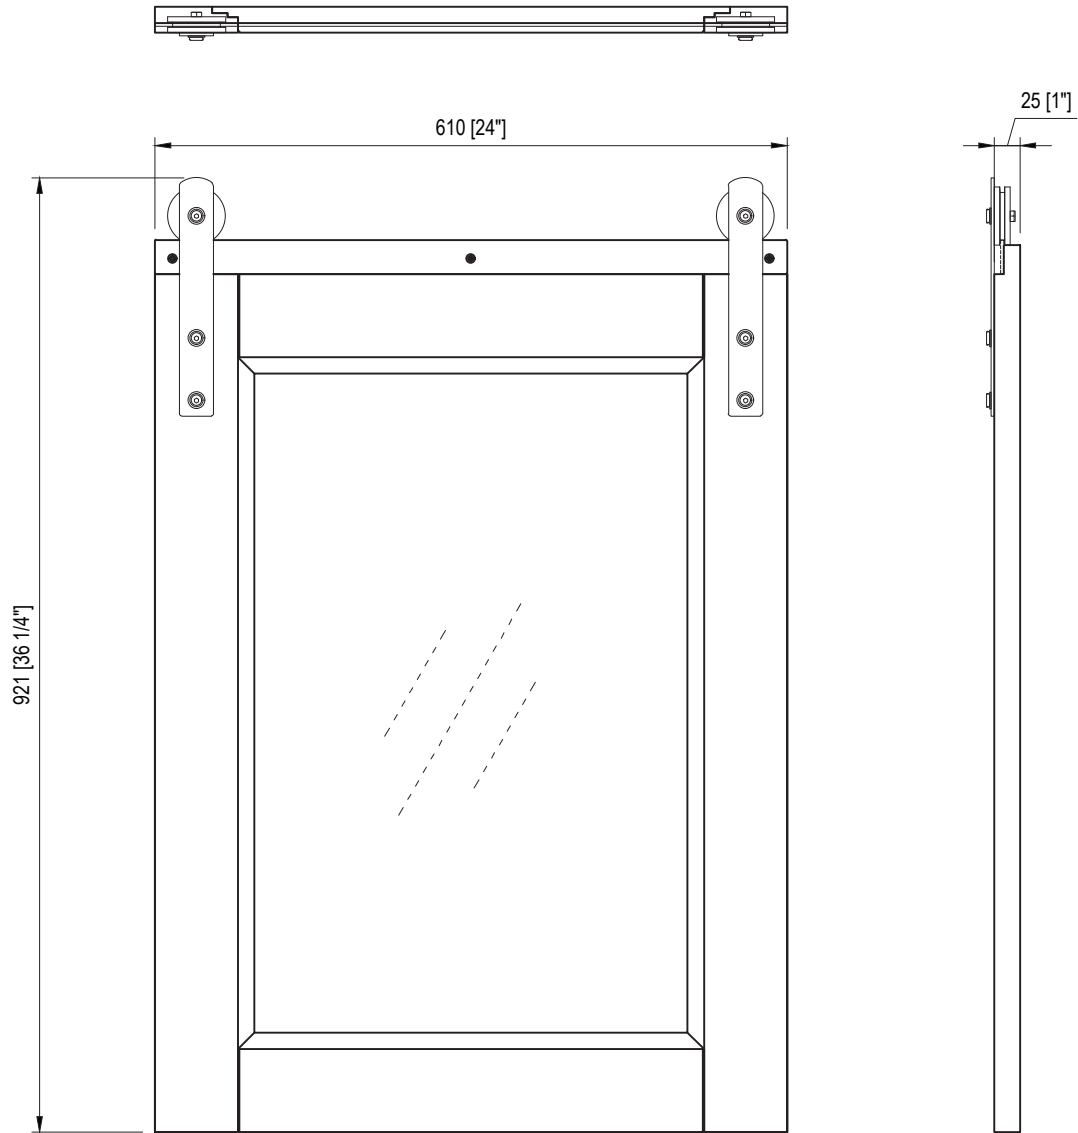

MODEL: PAISLEY30

TOP VIEW

SIDE VIEW

FRONT VIEW

BACK VIEW

MODEL: PAISLEY30

MODEL: PAISLEY30

520 [20 1/2"]±2mm

500 [19 11/16"]±2mm

210 [8 1/4"]±2mm

390 [15 3/8"]±2mm

385 [15 3/16"]±2mm

MODEL: PAISLEY-M-2436

MODEL: F2-0012