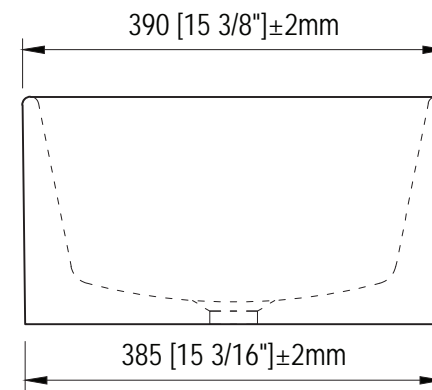

MODEL: PAISLEY30

TOP VIEW

SIDE VIEW

FRONT VIEW

BACK VIEW

MODEL: PAISLEY30

MODEL: PAISLEY30

520 [20 1/2"]±2mm

500 [19 11/16"]±2mm

210 [8 1/4"]±2mm

390 [15 3/8"]±2mm

385 [15 3/16"]±2mm

MODEL: PAISLEY-M-2436

MODEL: F2-0012