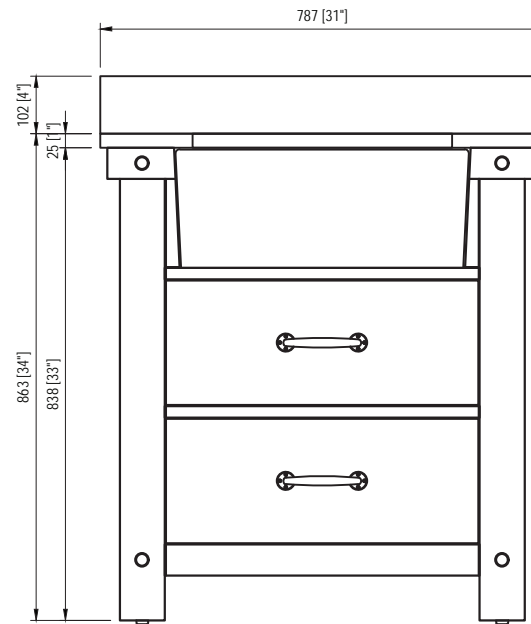

MODEL: PAISLEY30

TOP VIEW

SIDE VIEW

FRONT VIEW

BACK VIEW

MODEL: PAISLEY30

MODEL: PAISLEY30

520 [20 1/2"]±2mm

500 [19 11/16"]±2mm

210 [8 1/4"]±2mm

390 [15 3/8"]±2mm

385 [15 3/16"]±2mm

MODEL: PAISLEY-M-2436

MODEL: F2-0012