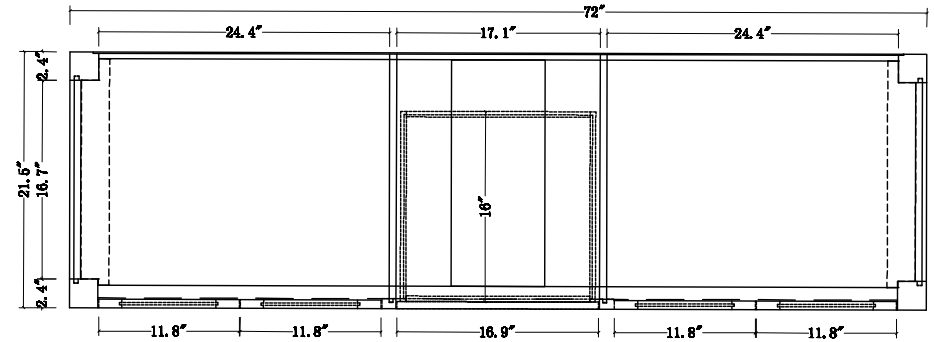

WATER CREATION

MODEL: MADISON72

MODEL: MADISON72

MODEL: MADISON72

MODEL: RET-M-2136