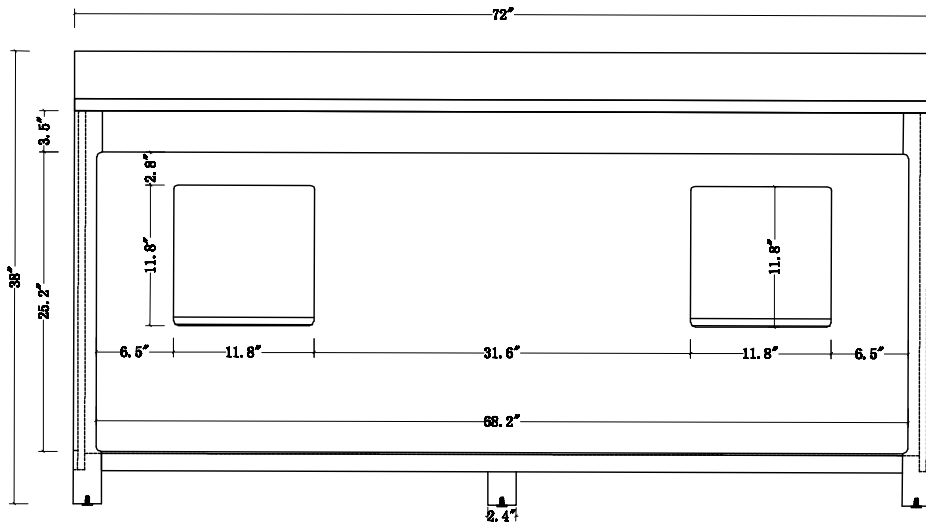

WATER CREATION

MODEL: MADISON72

MODEL: MADISON72

MODEL: MADISON72

MODEL: RET-M-2136