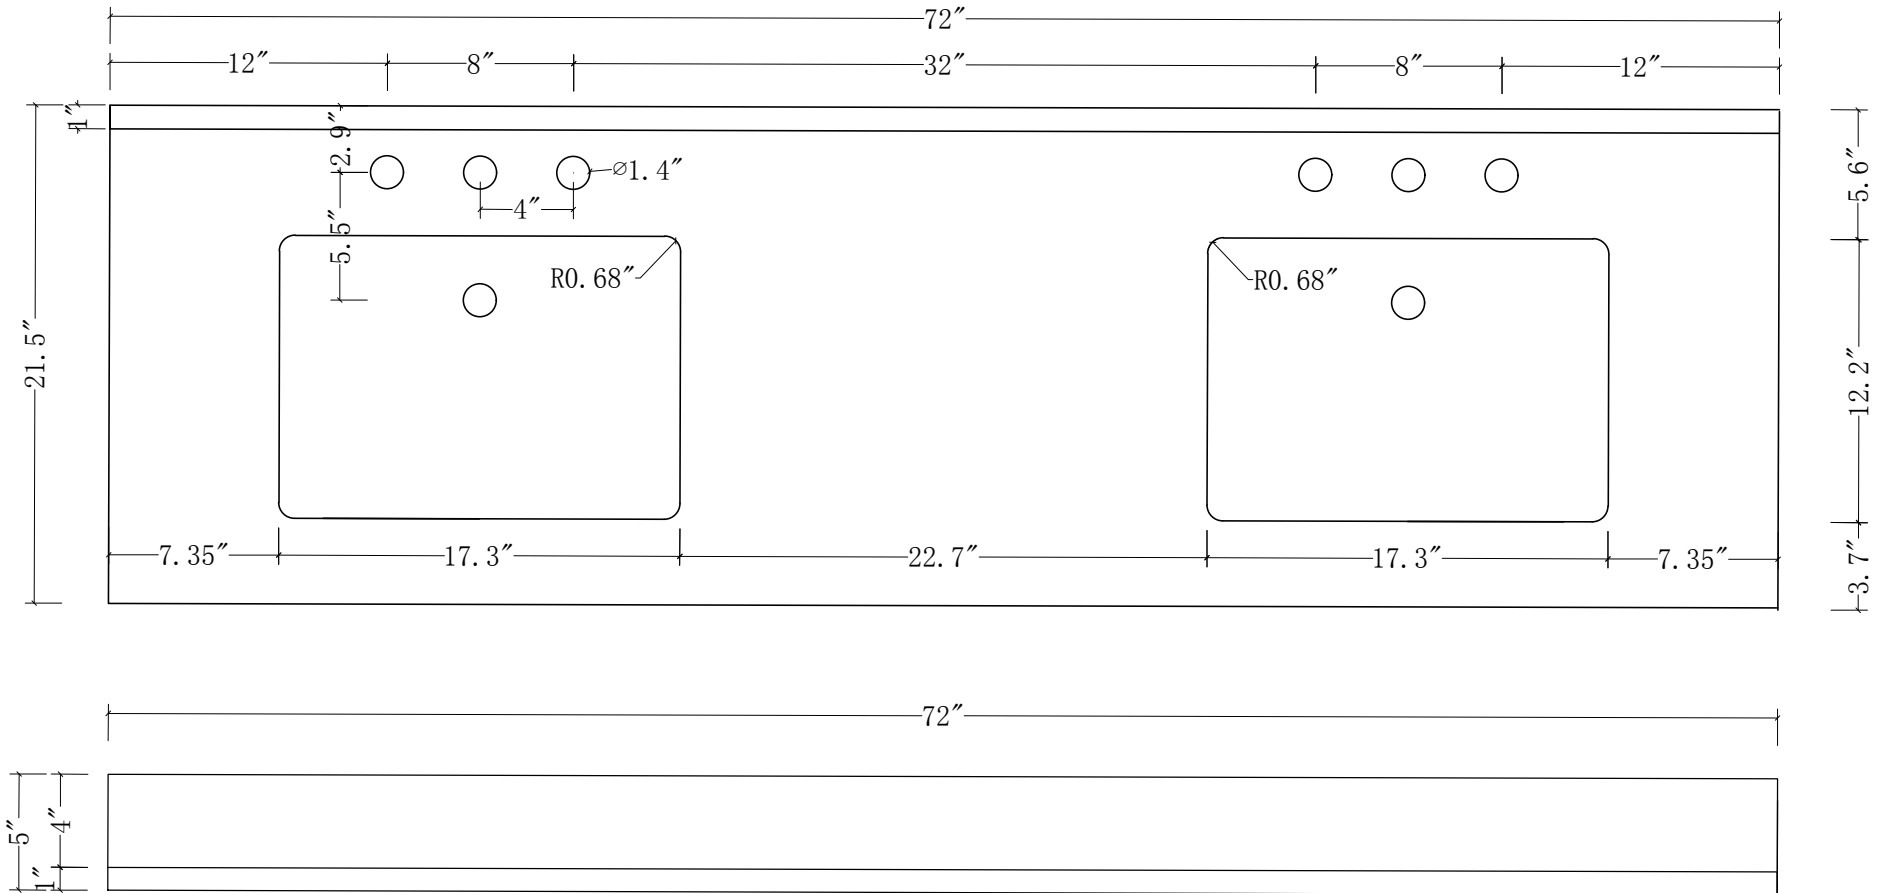

WATER CREATION

MODEL: MADISON72

MODEL: MADISON72

MODEL: MADISON72

MODEL: RET-M-2136