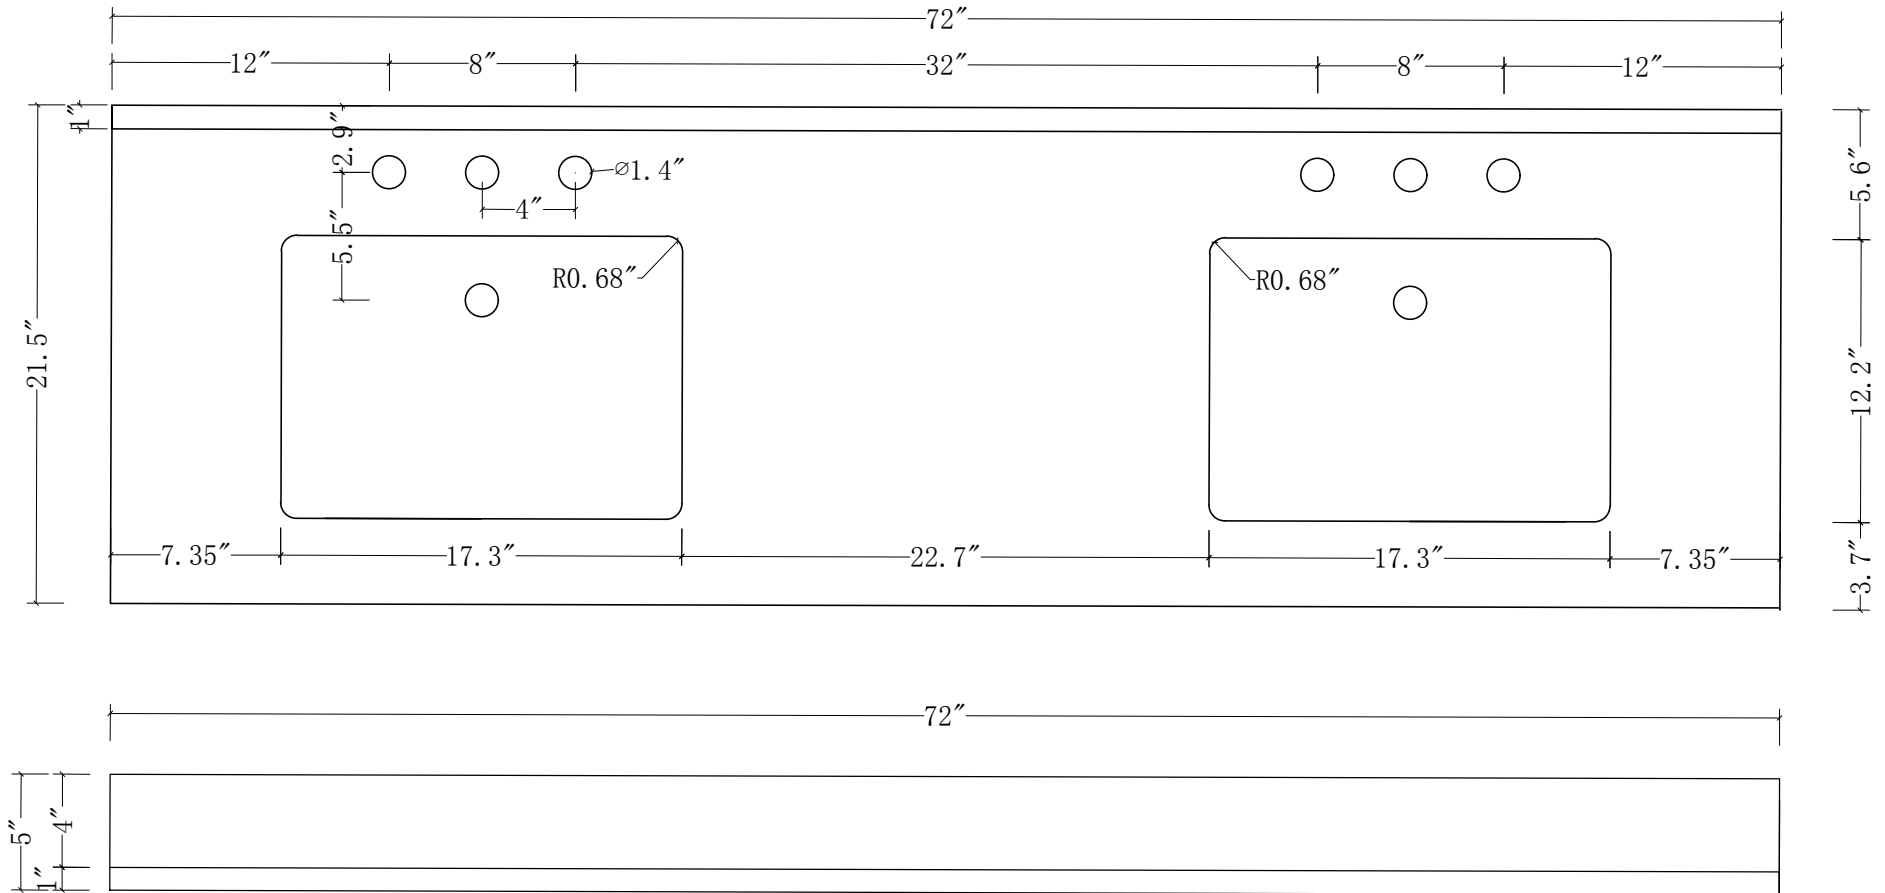

WATER CREATION

# MODEL: MADISON72

MODEL: MADISON72

MODEL: MADISON72

MODEL: RET-M-2436