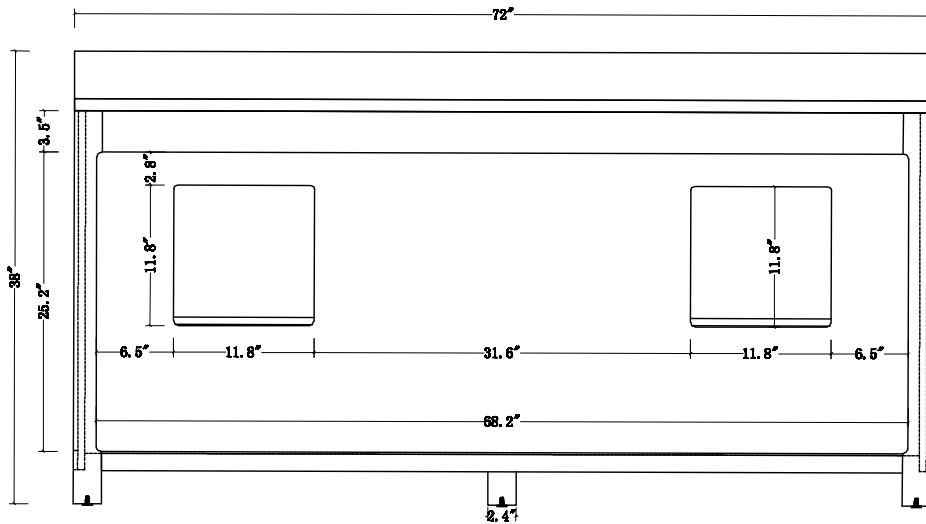

WATER CREATION

# MODEL: MADISON72

MODEL: MADISON72

MODEL: MADISON72

MODEL: RET-M-2436