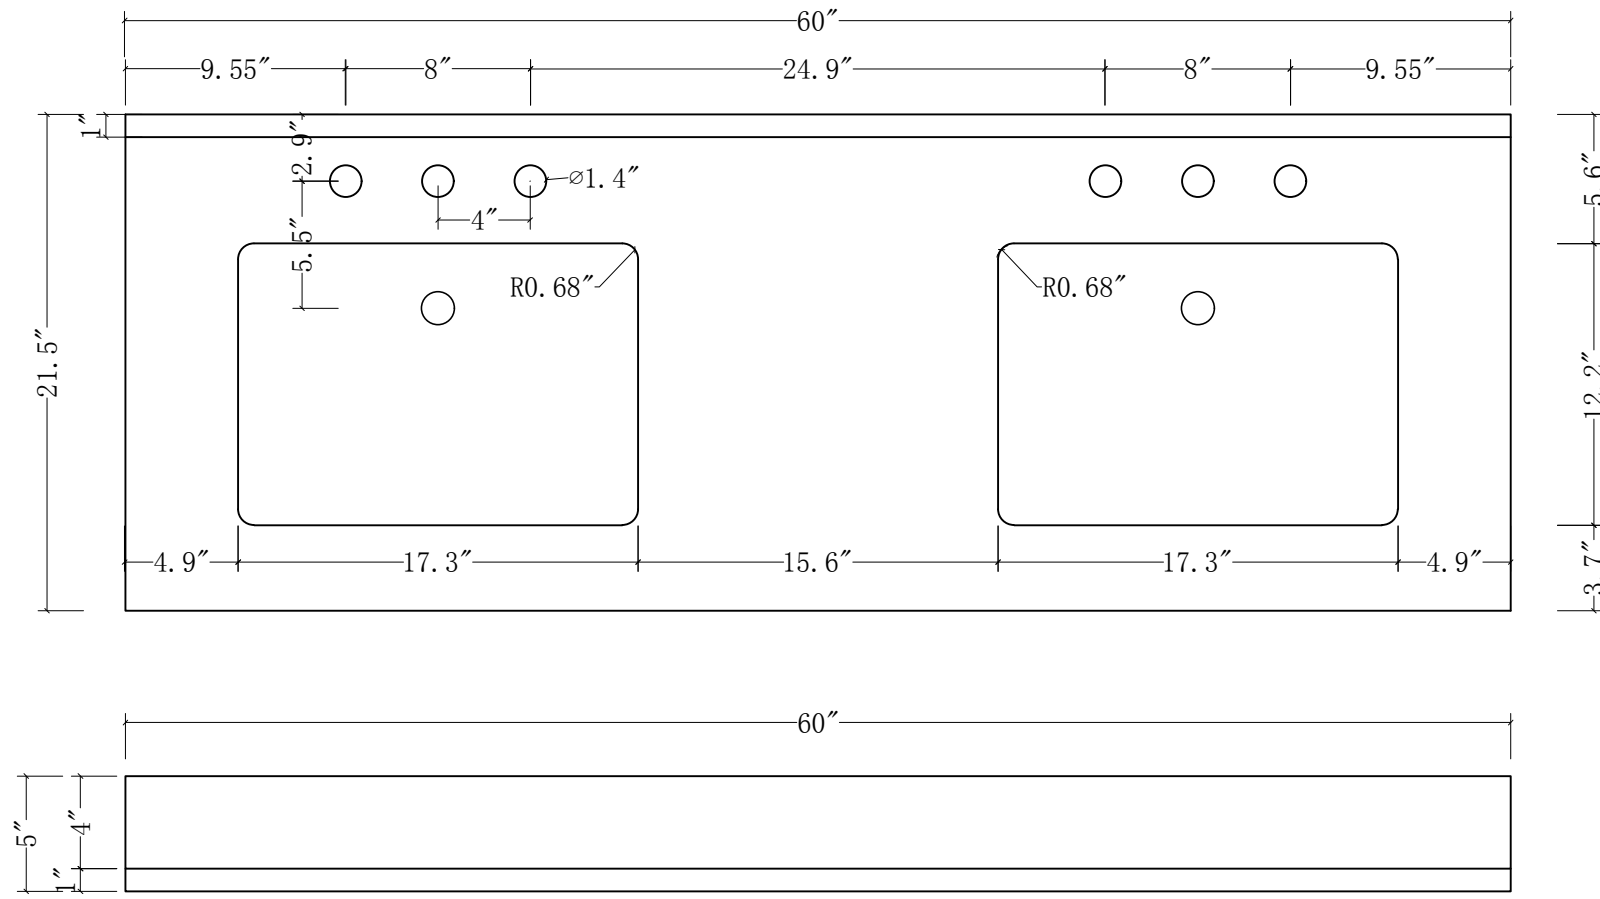

WATER CREATION

# MODEL: MADALYN60

MODEL: MADALYN60

MODEL: MADALYN60

MODEL: RET-M-2136