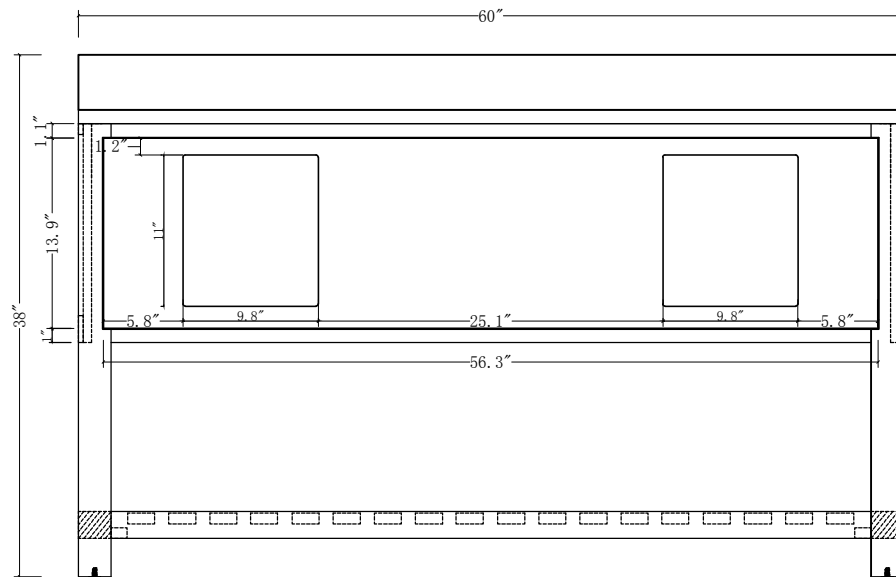

WATER CREATION

# MODEL: MADALYN60

MODEL: MADALYN60

MODEL: MADALYN60

MODEL: RET-M-2136