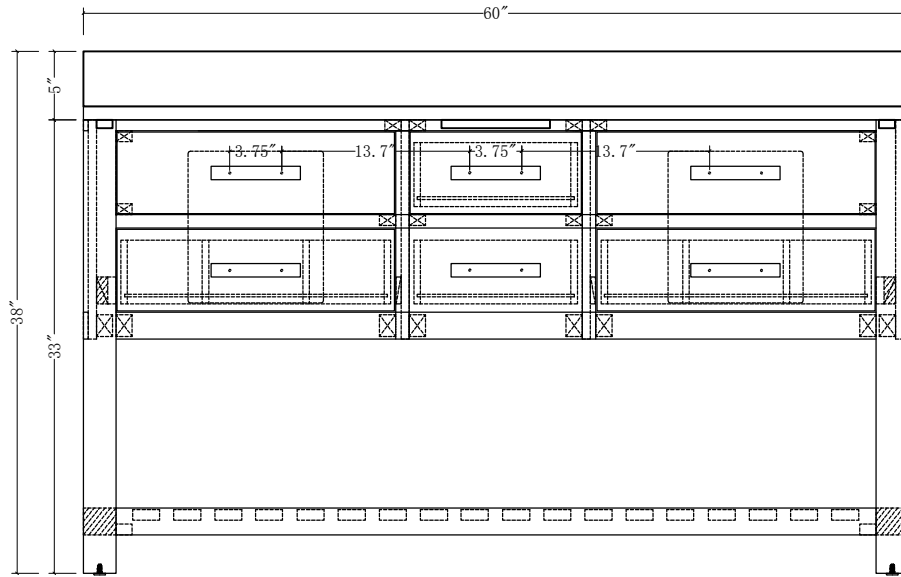

WATER CREATION

# MODEL: MADALYN60

MODEL: MADALYN60

MODEL: MADALYN60

MODEL: RET-M-2136