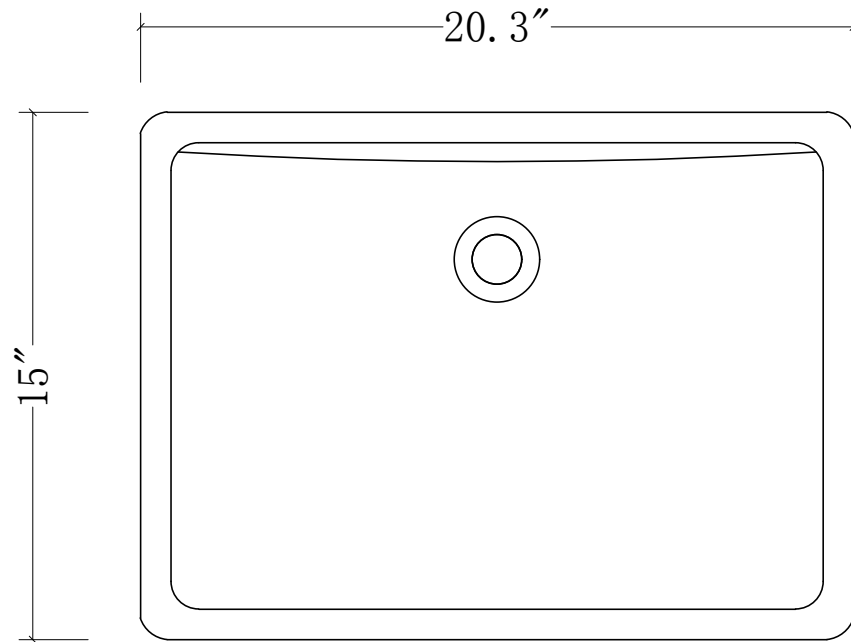

WATER CREATION

# MODEL: MADALYN60

MODEL: MADALYN60

MODEL: RET-M-6036