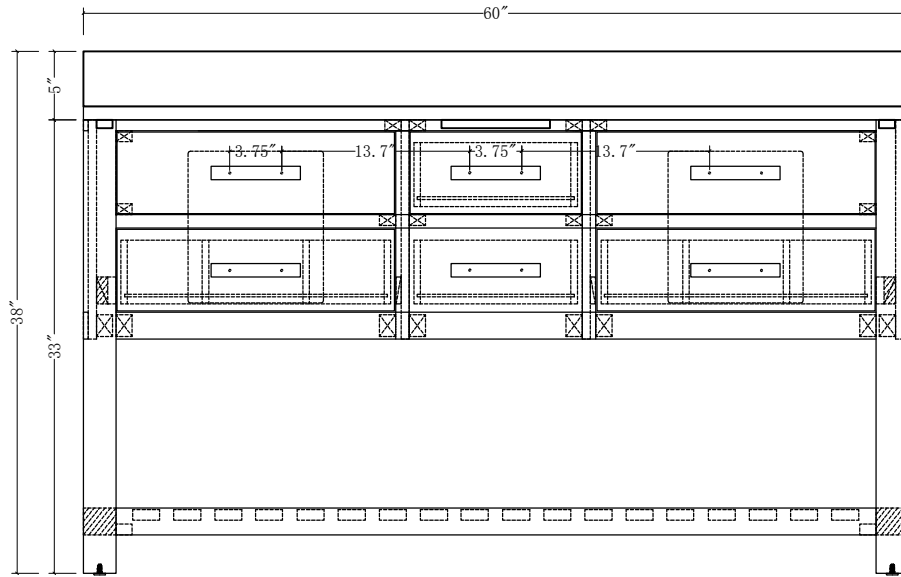

WATER CREATION

# MODEL: MADALYN60

MODEL: MADALYN60

MODEL: RET-M-6036