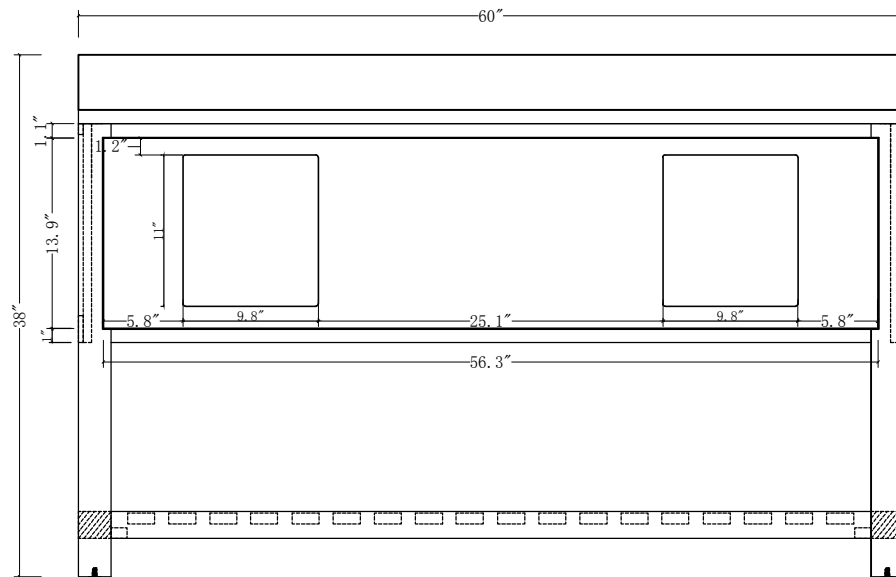

WATER CREATION

# MODEL: MADALYN60

MODEL: MADALYN60

MODEL: RET-M-6036