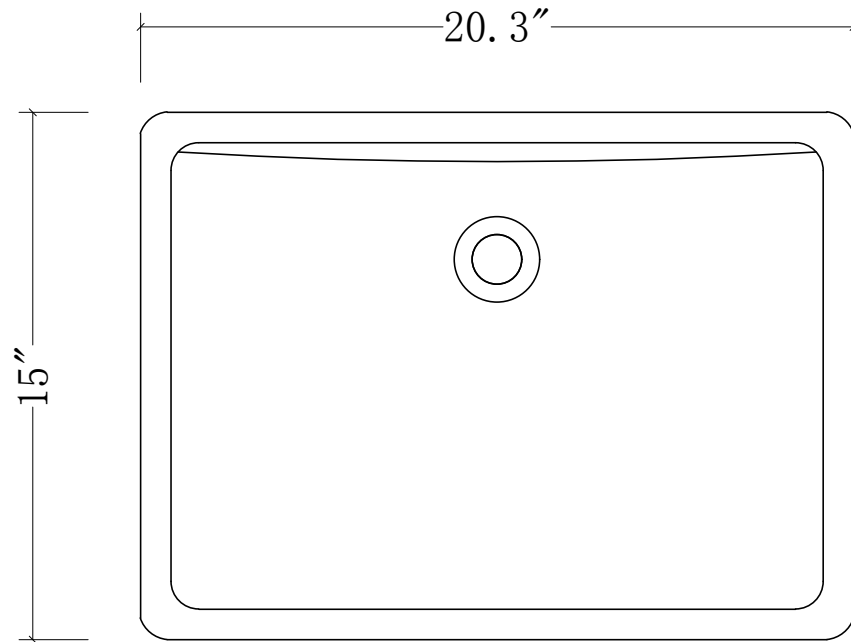

WATER CREATION

MODEL: MADALYN60

MODEL: MADALYN60

MODEL: MADALYN60

MODEL: RET-M-2136