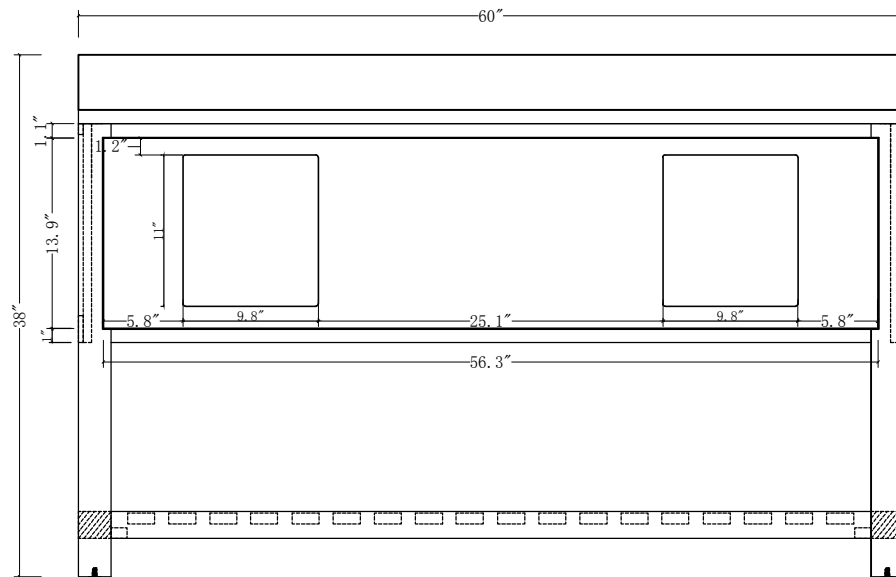

WATER CREATION

MODEL: MADALYN60

MODEL: MADALYN60

MODEL: MADALYN60

MODEL: RET-M-2136