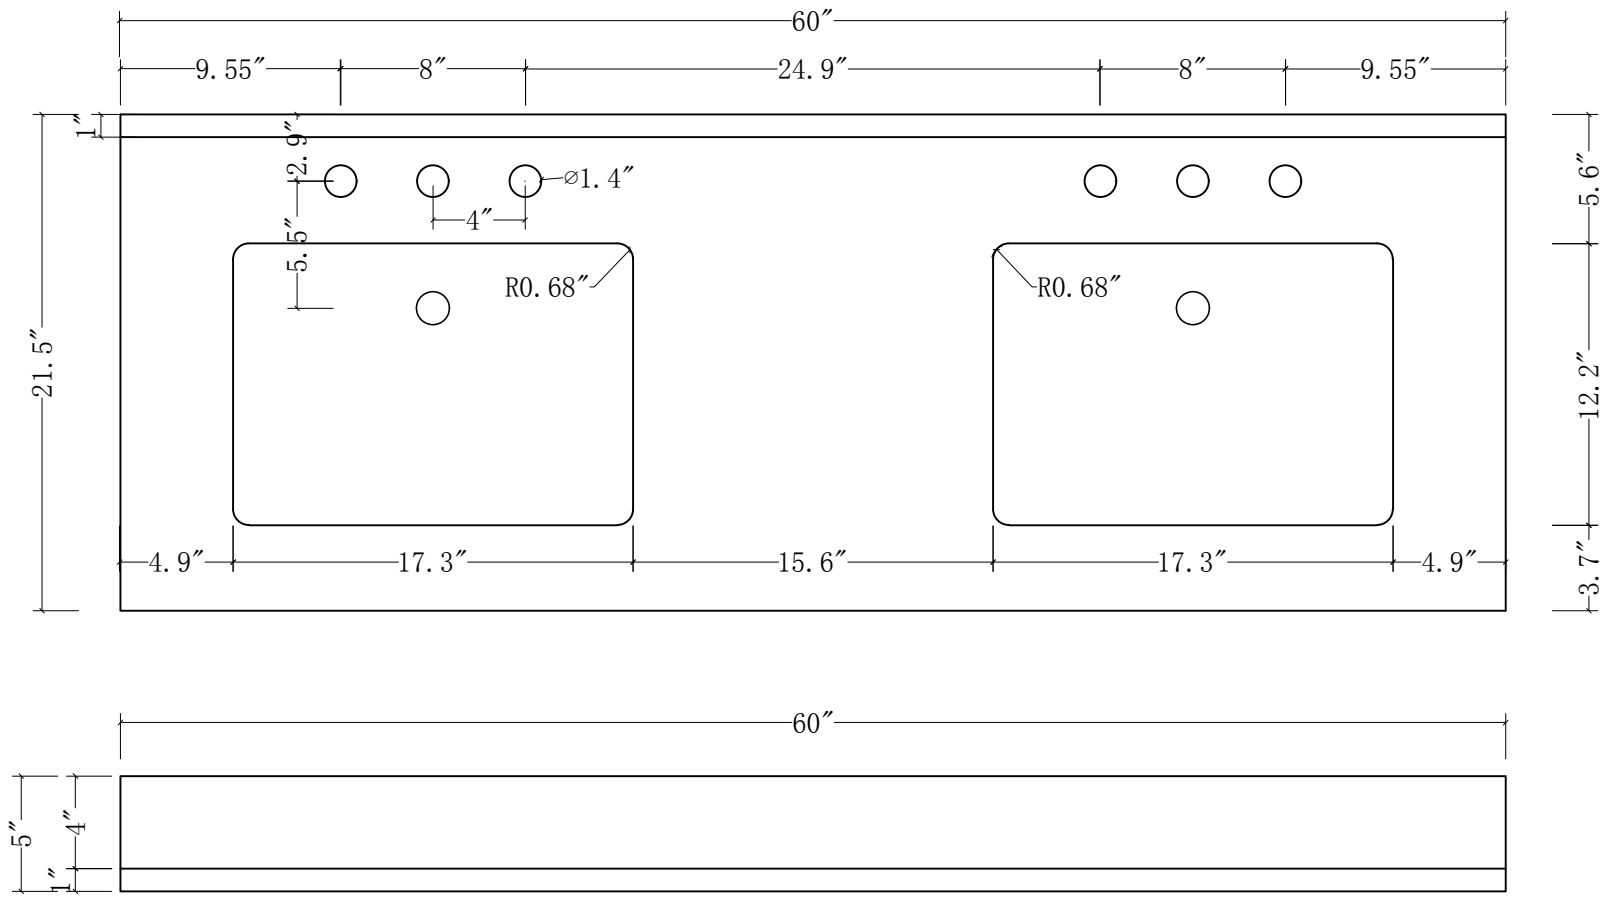

WATER CREATION

MODEL: MADALYN60

MODEL: MADALYN60

MODEL: MADALYN60

MODEL: RET-M-2136