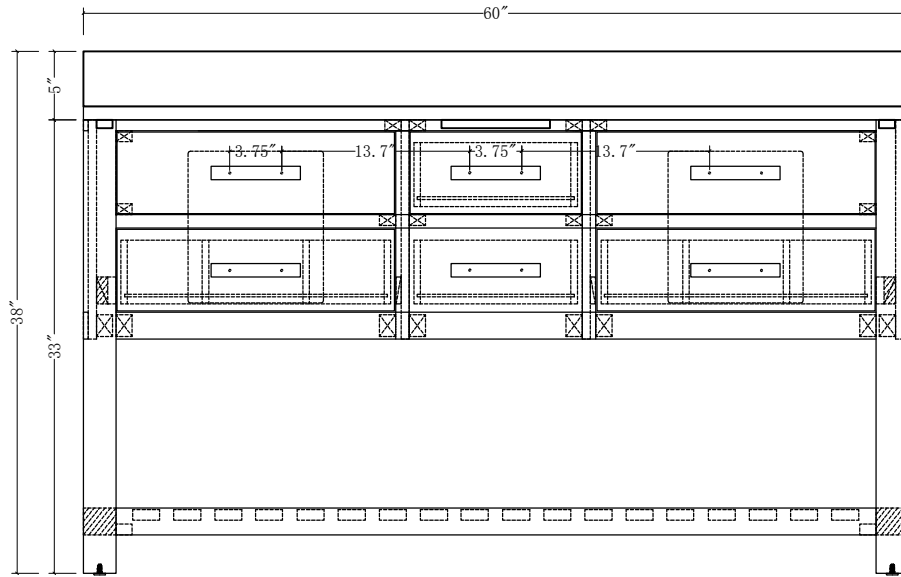

WATER CREATION

MODEL: MADALYN60

MODEL: MADALYN60

MODEL: MADALYN60

MODEL: RET-M-2136