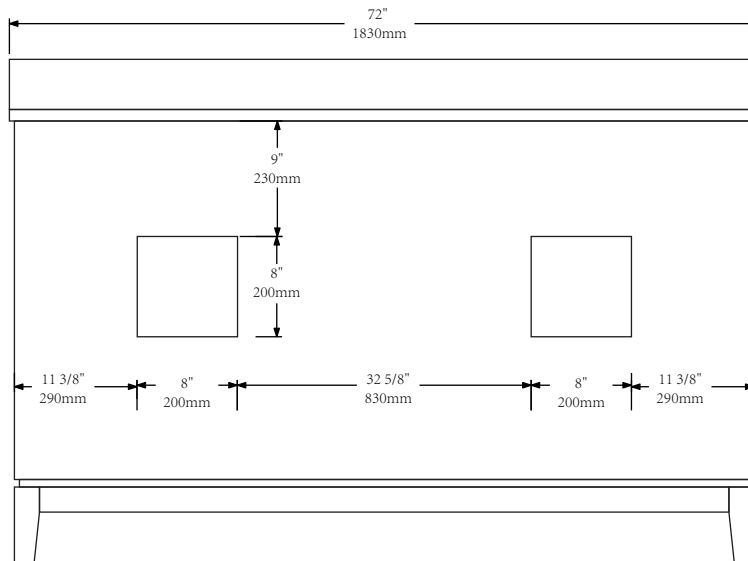

MODEL: ELIZABETH72

FRONT VIEW

BACK VIEW

SIDE VIEW

WATER CREATION

MODEL: ELIZABETH72

MODEL: RET-M-2136

MODEL: F2-0012