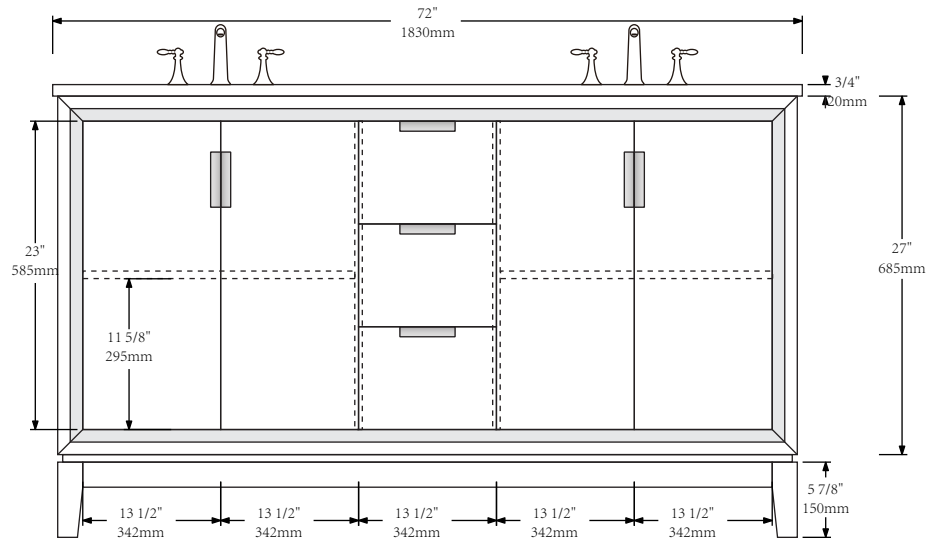

MODEL: ELIZABETH72

FRONT VIEW

BACK VIEW

SIDE VIEW

WATER CREATION

MODEL: ELIZABETH72

MODEL: RET-M-2136

MODEL: F2-0012