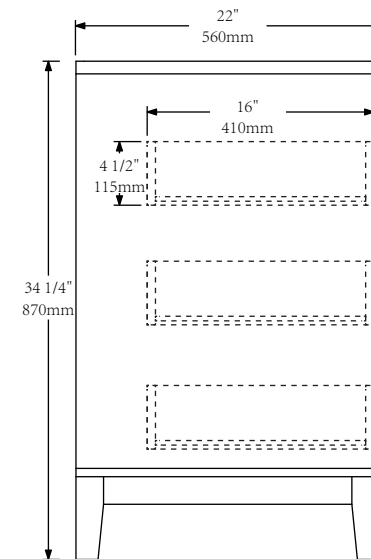

MODEL: ELIZABETH72

FRONT VIEW

BACK VIEW

SIDE VIEW

WATER CREATION

MODEL: ELIZABETH72

MODEL: RET-M-2136

MODEL: F2-0012