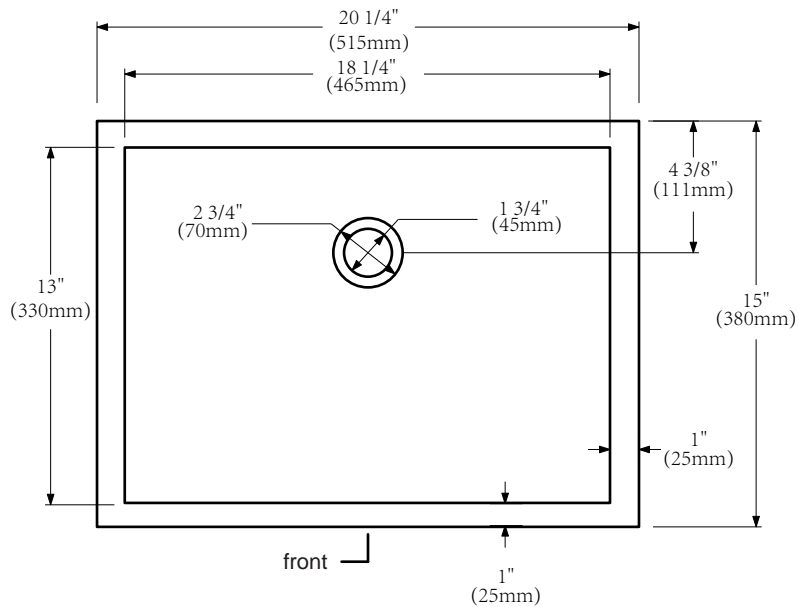

MODEL: ELIZABETH72

FRONT VIEW

BACK VIEW

SIDE VIEW

WATER CREATION

MODEL: ELIZABETH72

MODEL: RET-M-2136

MODEL: F2-0012