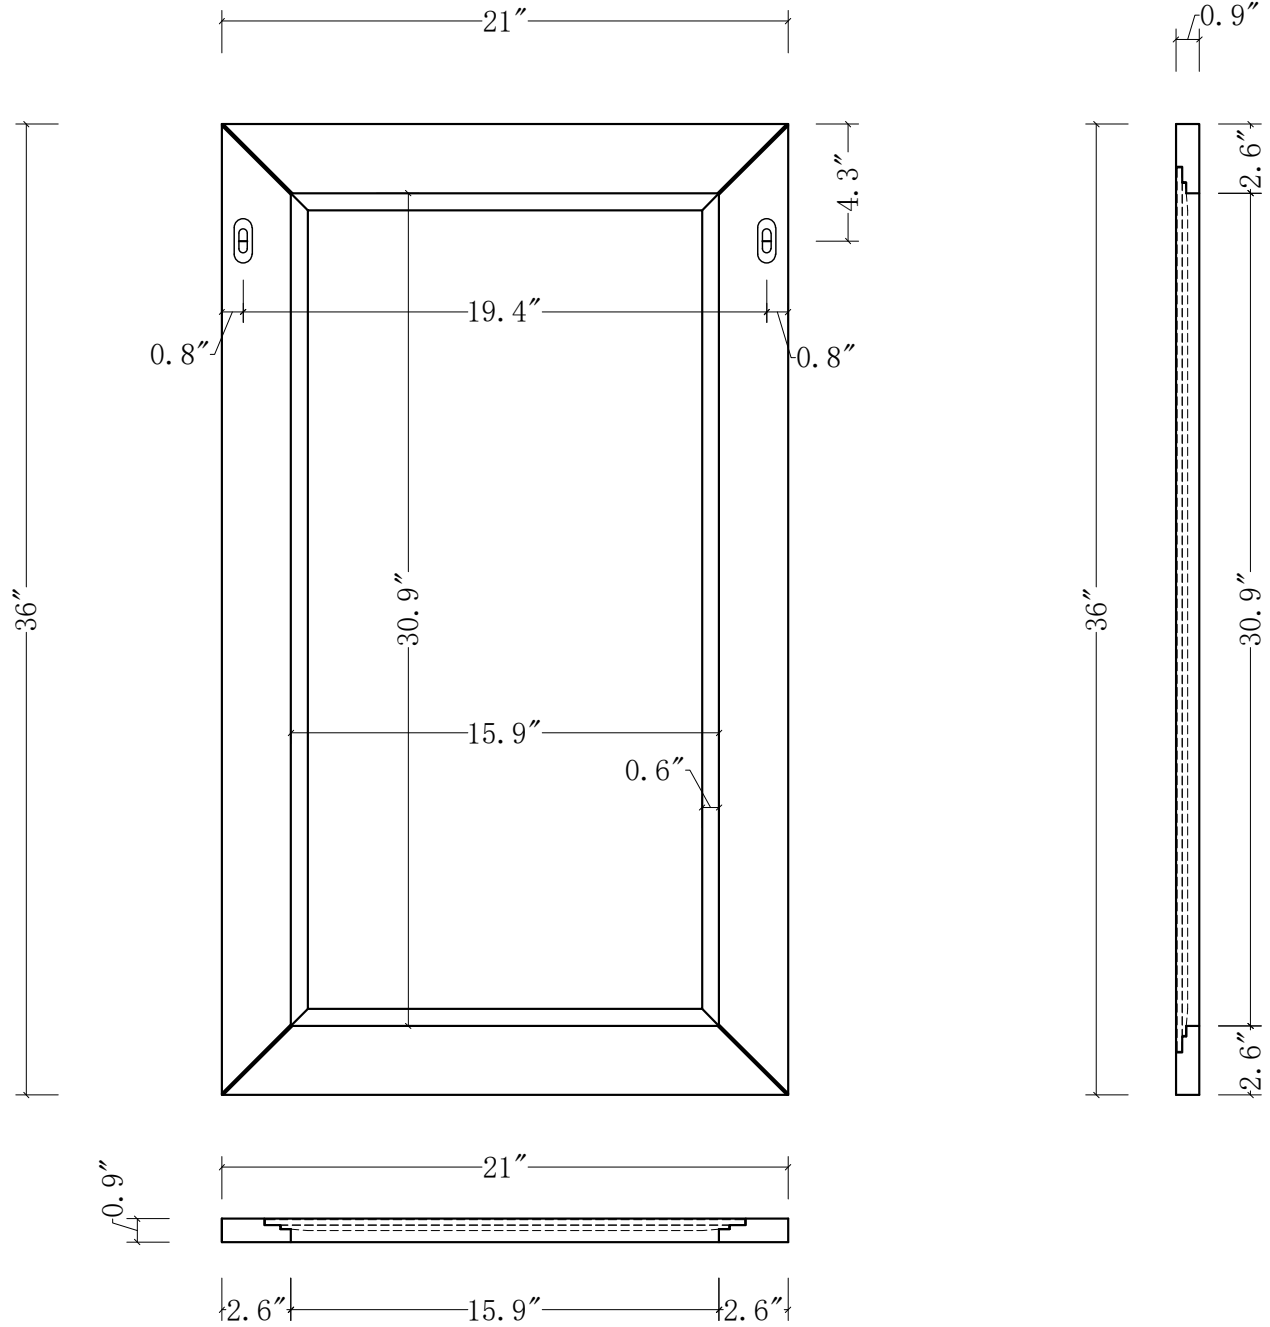

MODEL: ELIZABETH72

FRONT VIEW

BACK VIEW

SIDE VIEW

WATER CREATION

MODEL: ELIZABETH72

MODEL: RET-M-2136

MODEL: F2-0012