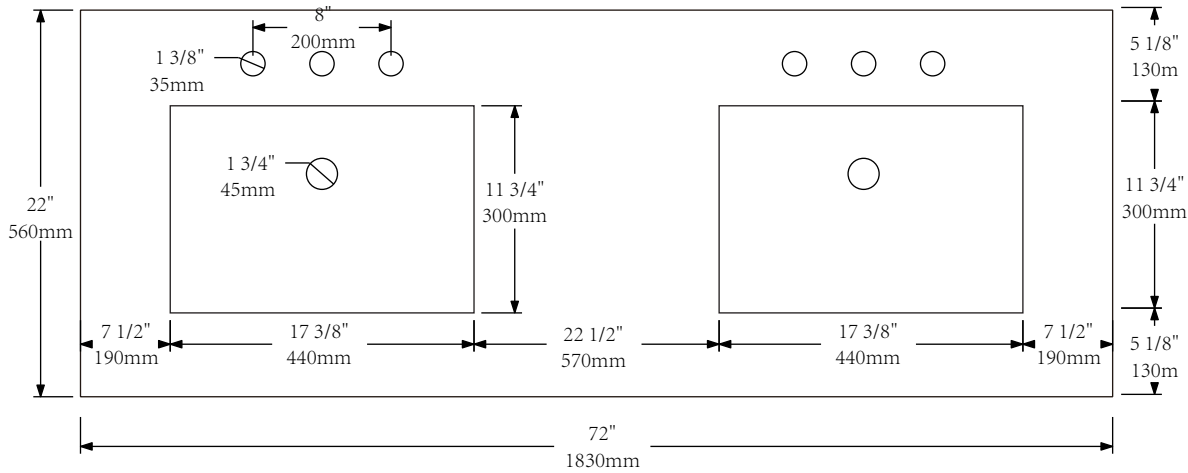

MODEL: ELIZABETH72

FRONT VIEW

BACK VIEW

SIDE VIEW

WATER CREATION

MODEL: ELIZABETH72

MODEL: RET-M-2136

MODEL: F2-0012