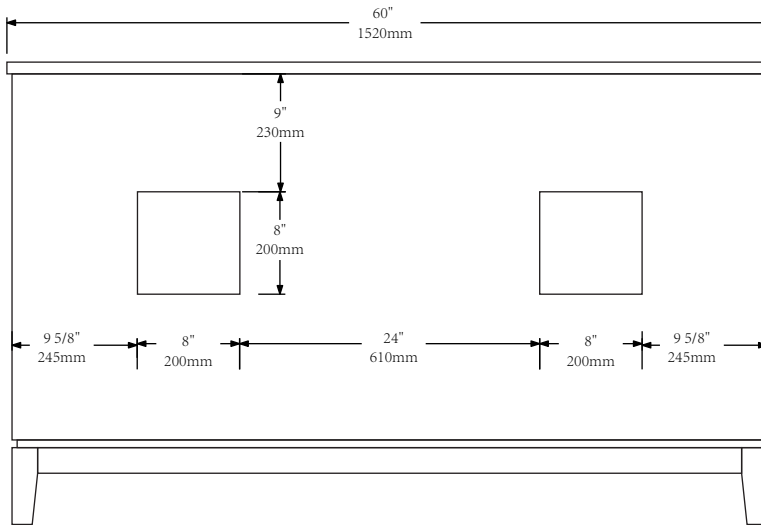

MODEL: ELIZABETH60

FRONT VIEW

BACK VIEW

SIDE VIEW

WATER CREATION

MODEL: ELIZABETH60

MODEL: RET-M-2136

MODEL: F2-0012