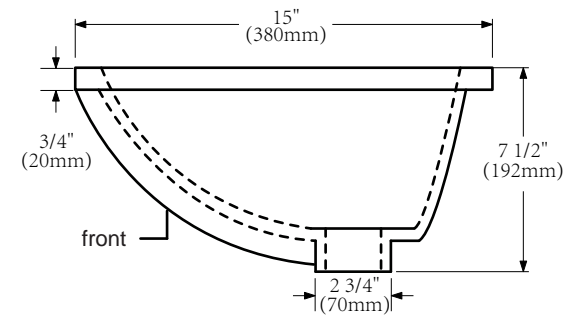

MODEL: ELIZABETH60

FRONT VIEW

BACK VIEW

SIDE VIEW

WATER CREATION

MODEL: ELIZABETH60

MODEL: RET-M-2136

MODEL: F2-0012