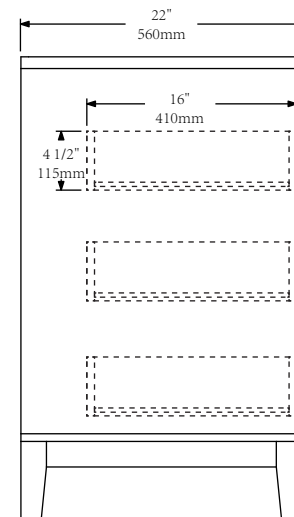

MODEL: ELIZABETH60

FRONT VIEW

BACK VIEW

SIDE VIEW

WATER CREATION

MODEL: ELIZABETH60

MODEL: RET-M-2136

MODEL: F2-0012