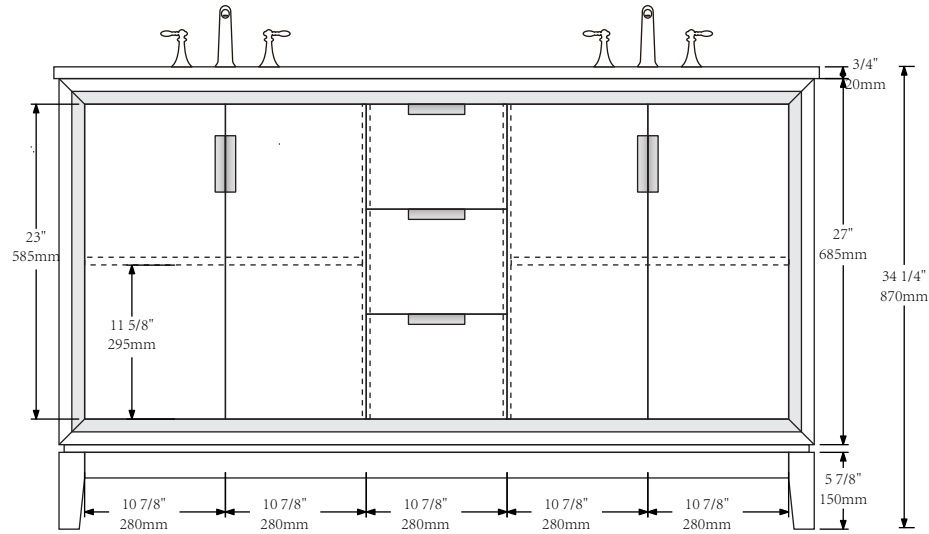

MODEL: ELIZABETH60

FRONT VIEW

BACK VIEW

SIDE VIEW

WATER CREATION

MODEL: ELIZABETH60

MODEL: RET-M-2136

MODEL: F2-0012