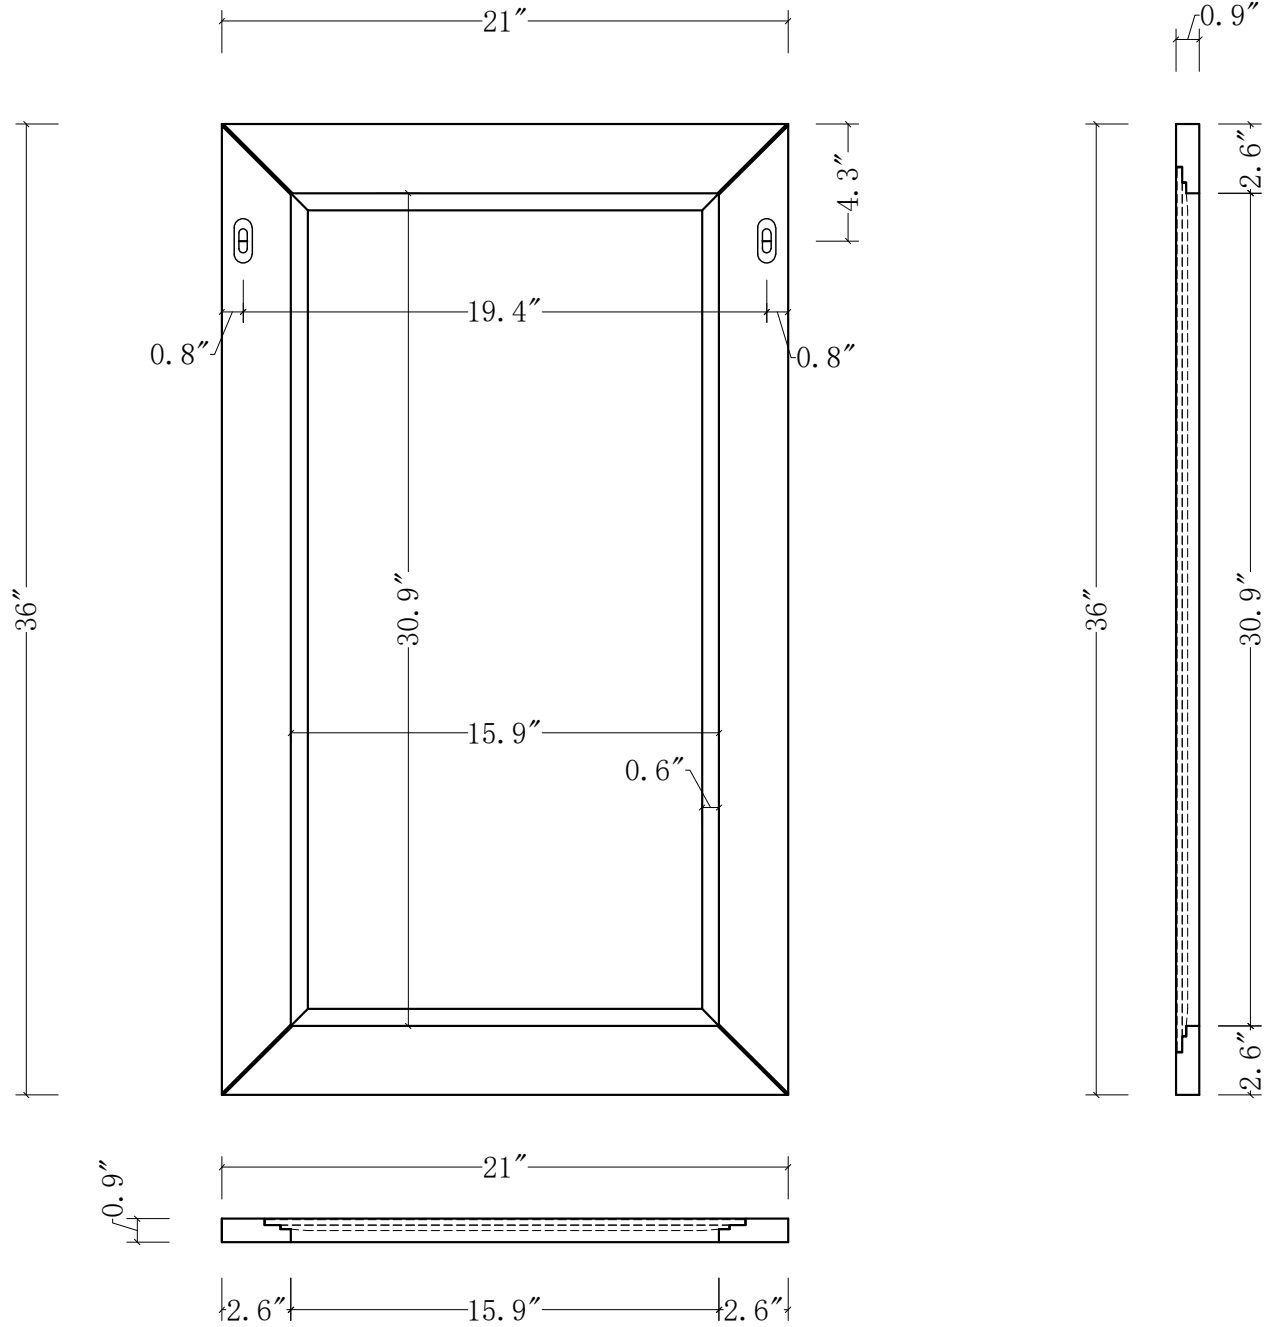

MODEL: ELIZABETH60

FRONT VIEW

BACK VIEW

SIDE VIEW

WATER CREATION

MODEL: ELIZABETH60

MODEL: RET-M-2136

MODEL: F2-0012