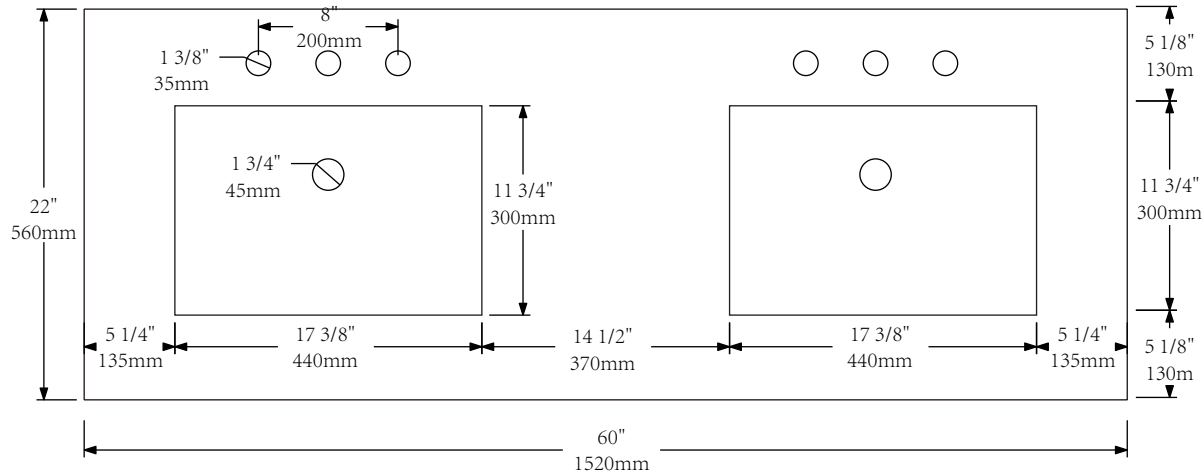

MODEL: ELIZABETH60

FRONT VIEW

BACK VIEW

SIDE VIEW

WATER CREATION

MODEL: ELIZABETH60

MODEL: RET-M-2136

MODEL: F2-0012