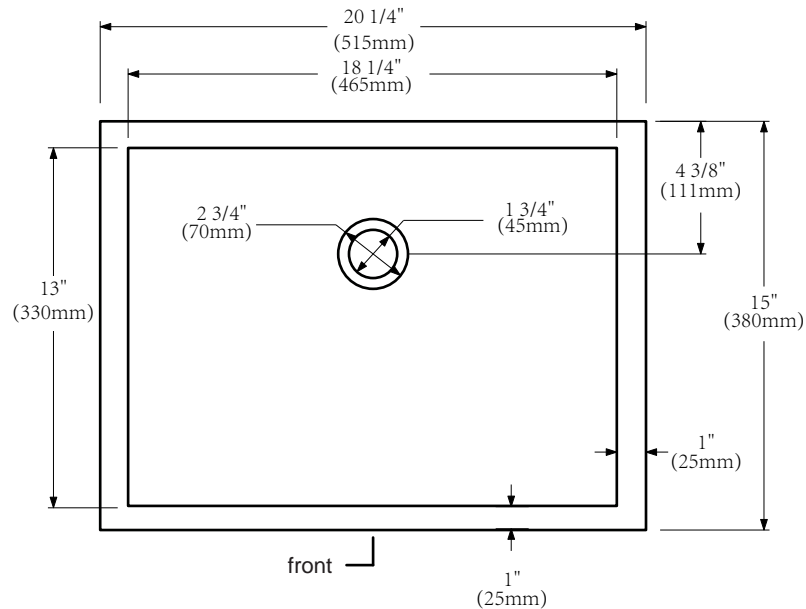

MODEL: ELIZABETH60

FRONT VIEW

BACK VIEW

SIDE VIEW

WATER CREATION

MODEL: ELIZABETH60

MODEL: RET-M-2136

MODEL: F2-0012