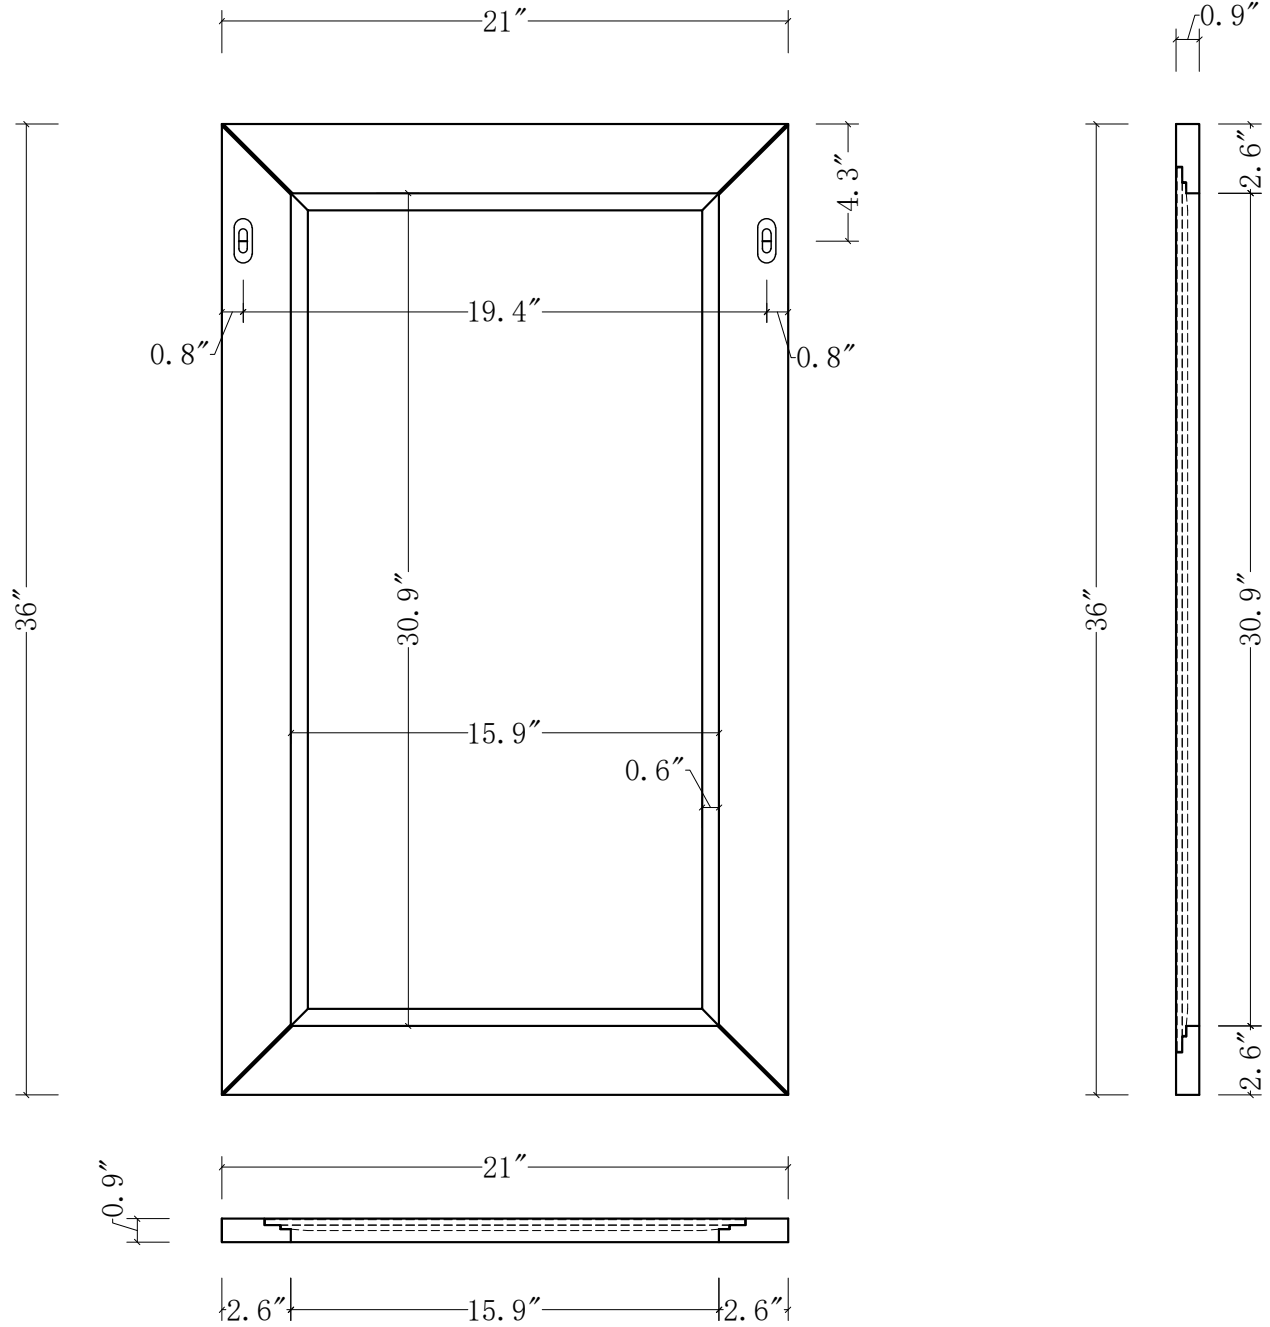

MODEL: ELIZABETH60

FRONT VIEW

BACK VIEW

SIDE VIEW

WATER CREATION

MODEL: ELIZABETH60

MODEL: RET-M-2136

MODEL: F2-0009