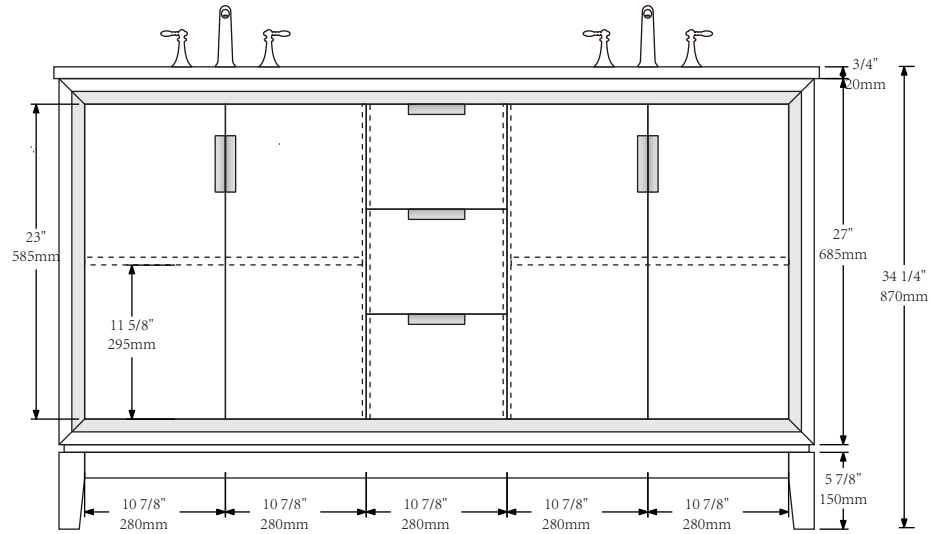

MODEL: ELIZABETH60

FRONT VIEW

BACK VIEW

SIDE VIEW

WATER CREATION

MODEL: ELIZABETH60

MODEL: RET-M-2136

MODEL: F2-0009