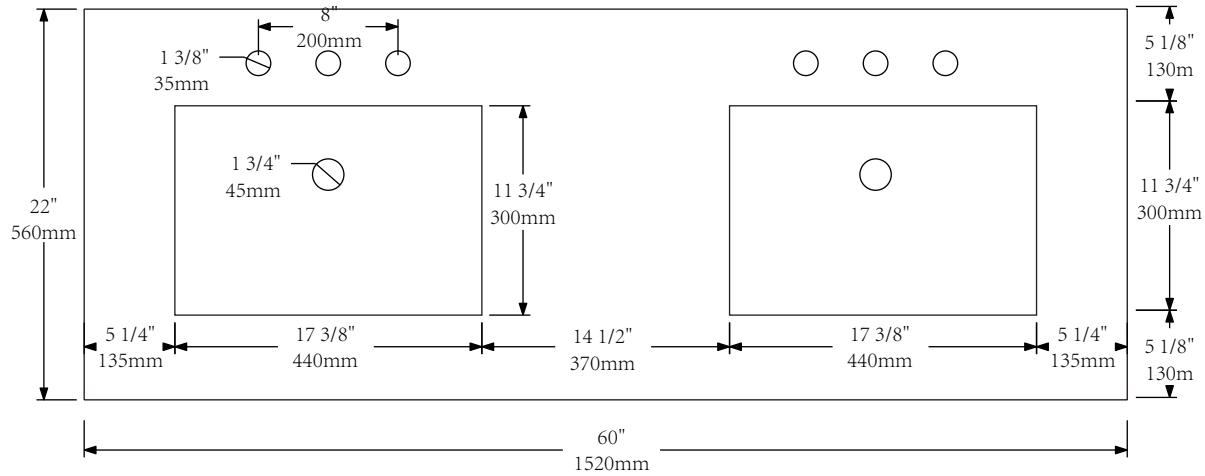

MODEL: ELIZABETH60

FRONT VIEW

BACK VIEW

SIDE VIEW

WATER CREATION

MODEL: ELIZABETH60

MODEL: RET-M-2136

MODEL: F2-0009