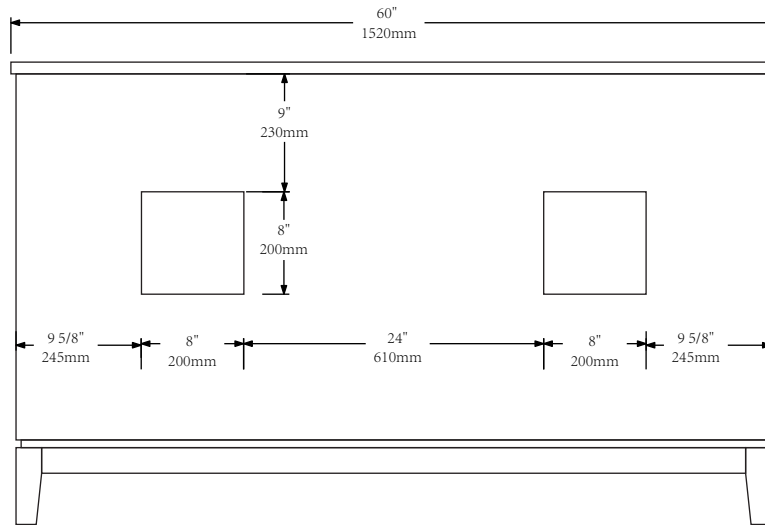

MODEL: ELIZABETH60

FRONT VIEW

BACK VIEW

SIDE VIEW

WATER CREATION

MODEL: ELIZABETH60

MODEL: RET-M-2136

MODEL: F2-0009