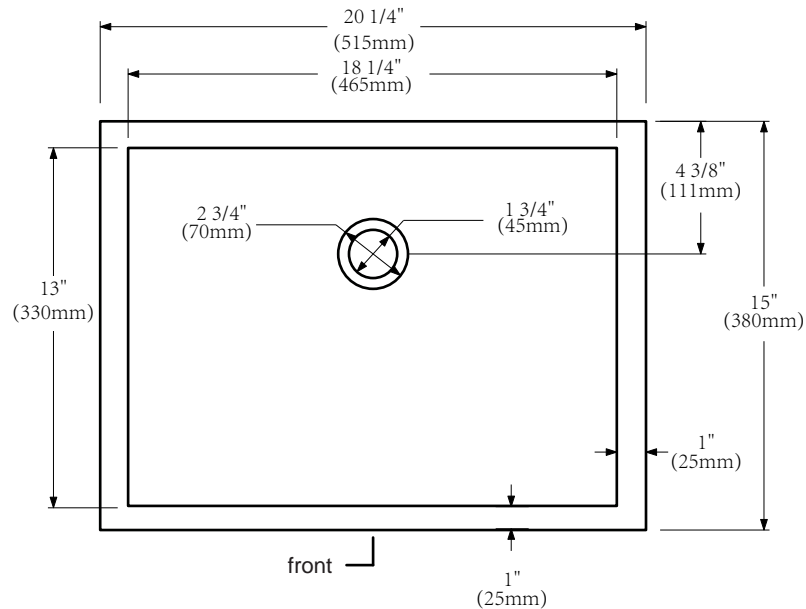

MODEL: ELIZABETH60

FRONT VIEW

BACK VIEW

SIDE VIEW

WATER CREATION

MODEL: ELIZABETH60

MODEL: RET-M-2136

MODEL: F2-0009