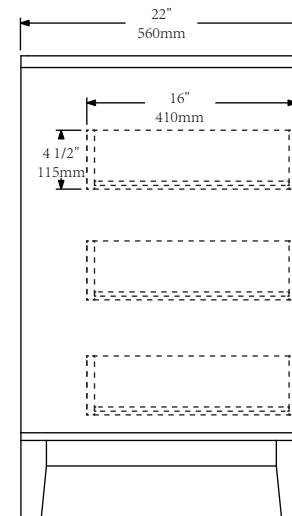

MODEL: ELIZABETH60

FRONT VIEW

BACK VIEW

SIDE VIEW

WATER CREATION

MODEL: ELIZABETH60

MODEL: RET-M-2136

MODEL: F2-0009