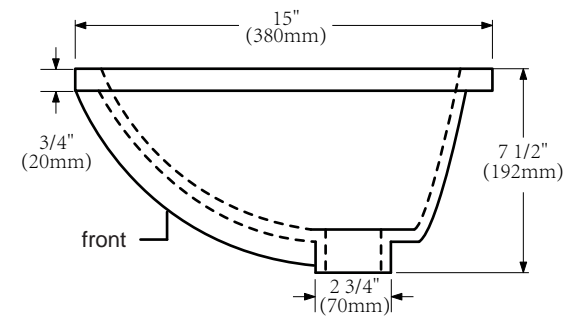

MODEL: ELIZABETH60

FRONT VIEW

BACK VIEW

SIDE VIEW

WATER CREATION

MODEL: ELIZABETH60

MODEL: RET-M-2136

MODEL: F2-0009