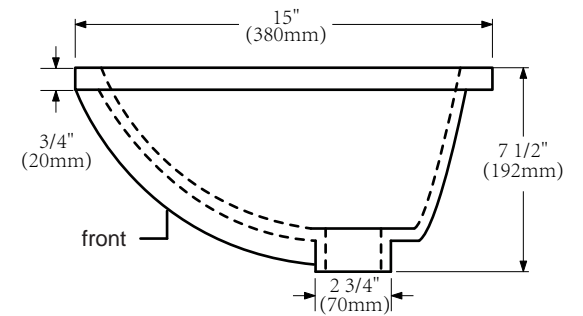

MODEL: ELIZABETH60

FRONT VIEW

BACK VIEW

SIDE VIEW

WATER CREATION

MODEL: ELIZABETH60

MODEL: RET-M-2136