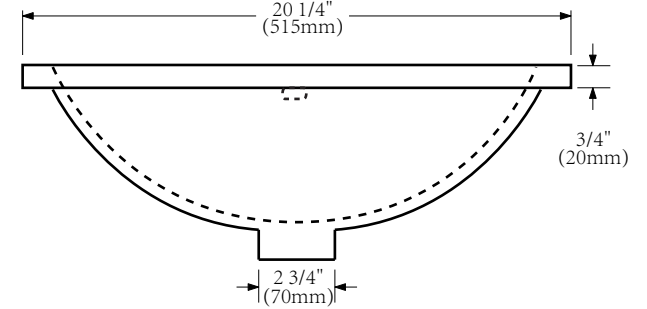

MODEL: ELIZABETH60

FRONT VIEW

BACK VIEW

SIDE VIEW

WATER CREATION

MODEL: ELIZABETH60

MODEL: RET-M-2136