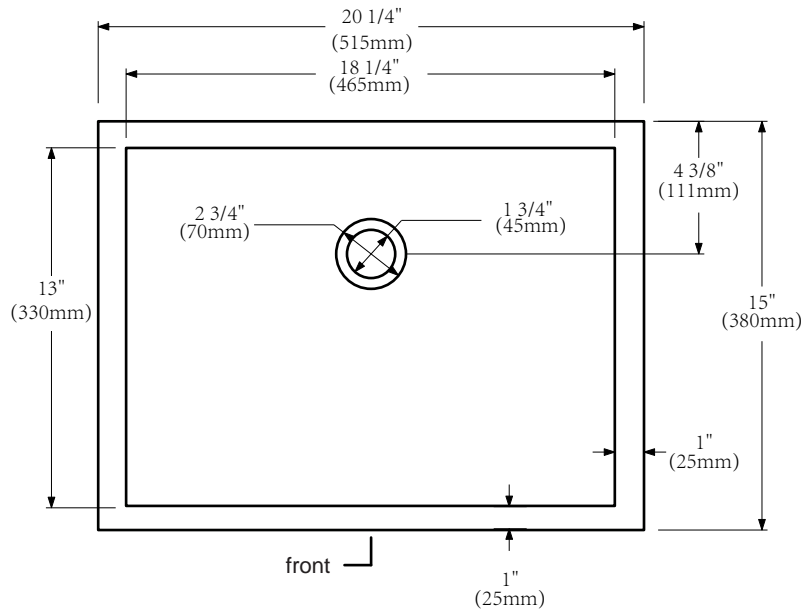

MODEL: ELIZABETH60

FRONT VIEW

BACK VIEW

SIDE VIEW

WATER CREATION

MODEL: ELIZABETH60

MODEL: RET-M-2136