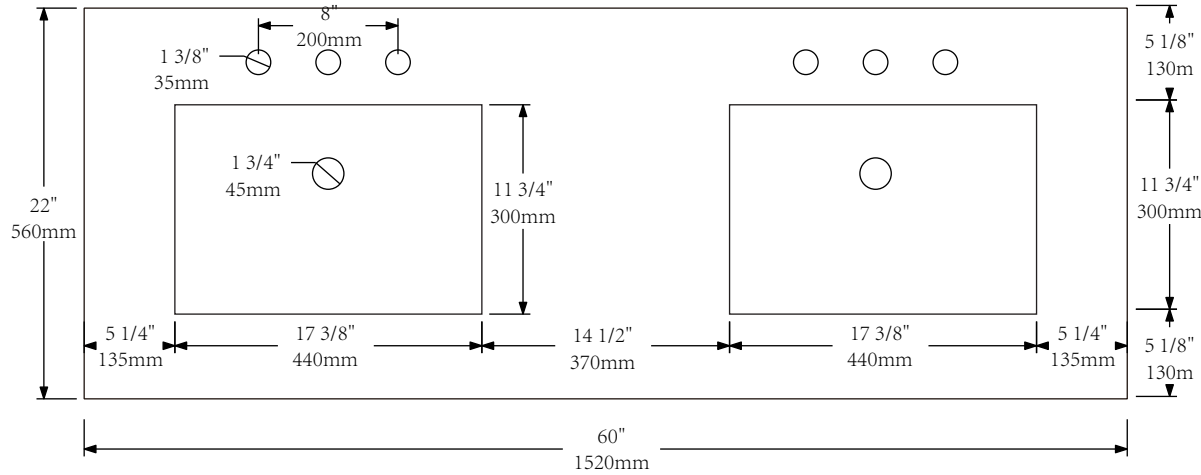

MODEL: ELIZABETH60

FRONT VIEW

BACK VIEW

SIDE VIEW

WATER CREATION

MODEL: ELIZABETH60

MODEL: RET-M-2136