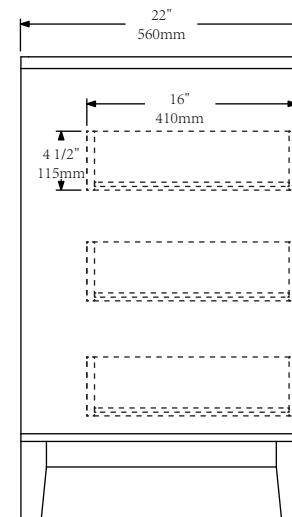

MODEL: ELIZABETH60

FRONT VIEW

BACK VIEW

SIDE VIEW

WATER CREATION

MODEL: ELIZABETH60

MODEL: RET-M-2136