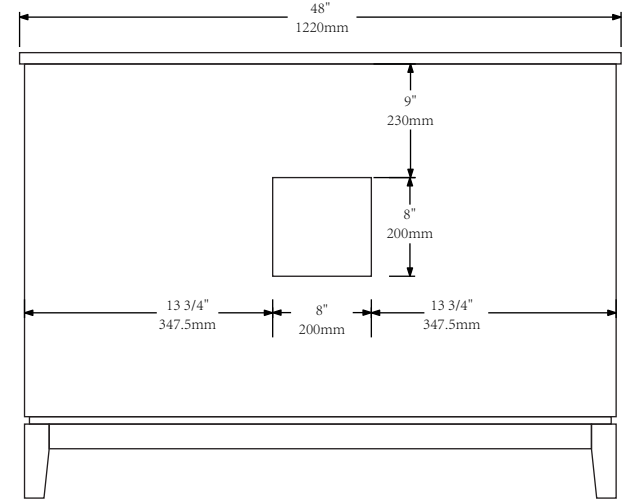

MODEL: ELIZABETH48

FRONT VIEW

SIDE VIEW

BACK VIEW

MODEL: ELIZABETH48

MODEL: RET-M-2136