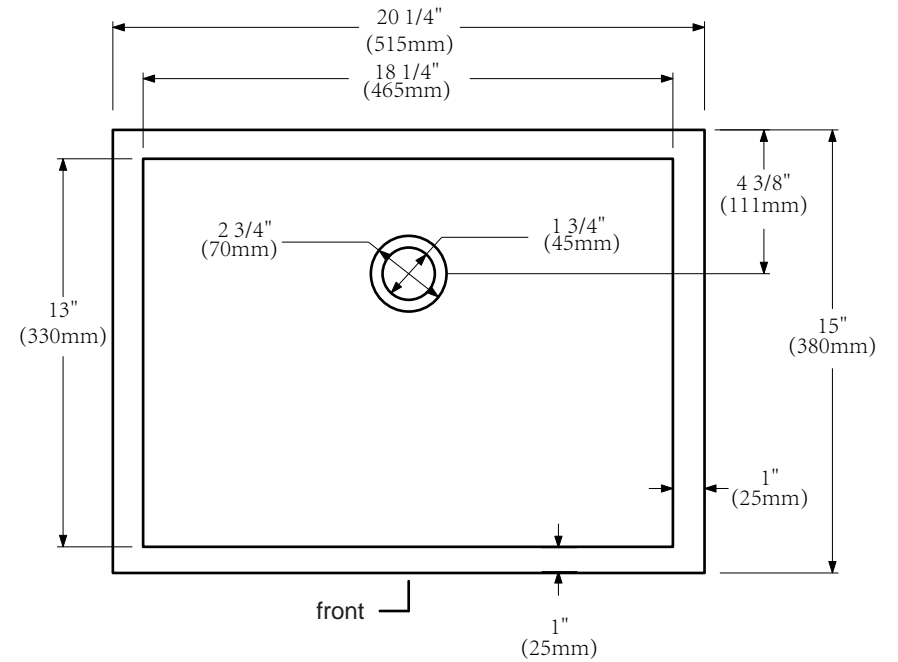

MODEL: ELIZABETH36

FRONT VIEW

SIDE VIEW

BACK VIEW

WATER CREATION

MODEL: ELIZABETH36

MODEL: RET-M-2136

MODEL: F2-0009