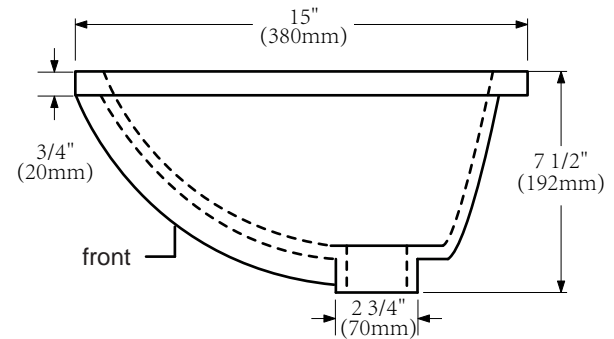

MODEL: ELIZABETH36

FRONT VIEW

SIDE VIEW

BACK VIEW

WATER CREATION

MODEL: ELIZABETH36

MODEL: RET-M-2136

MODEL: F2-0009