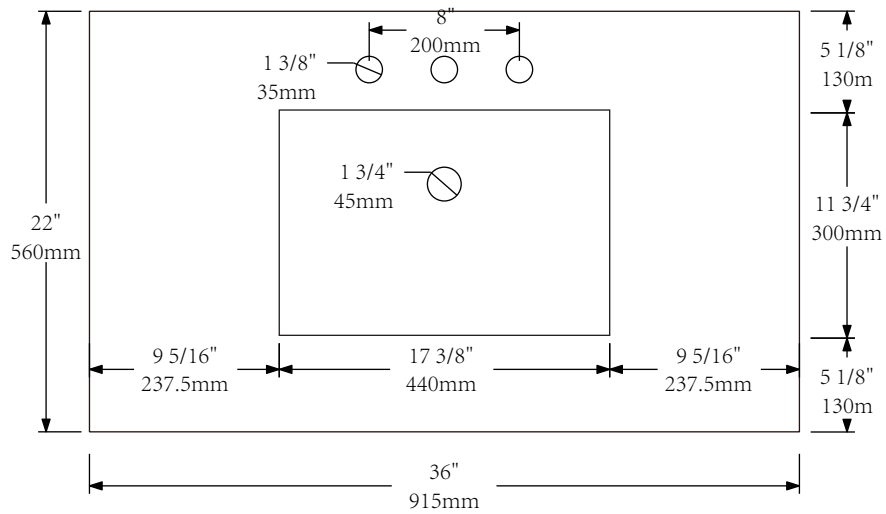

MODEL: ELIZABETH36

FRONT VIEW

SIDE VIEW

BACK VIEW

WATER CREATION

MODEL: ELIZABETH36

MODEL: RET-M-2136

MODEL: F2-0009