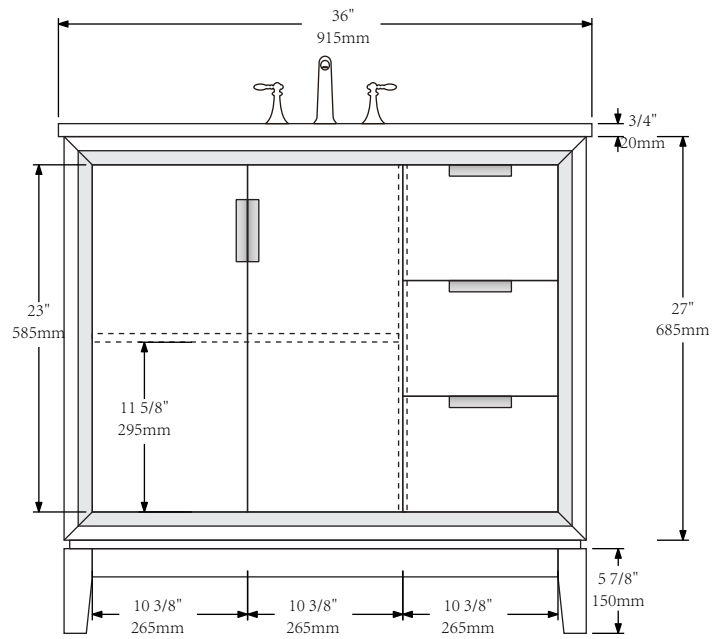

MODEL: ELIZABETH36

FRONT VIEW

SIDE VIEW

BACK VIEW

WATER CREATION

MODEL: ELIZABETH36

MODEL: RET-M-2136

MODEL: F2-0009