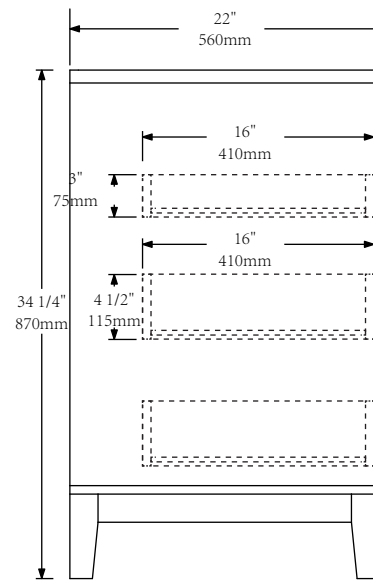

MODEL: ELIZABETH36

FRONT VIEW

SIDE VIEW

BACK VIEW

WATER CREATION

MODEL: ELIZABETH36

MODEL: RET-M-2136

MODEL: F2-0009