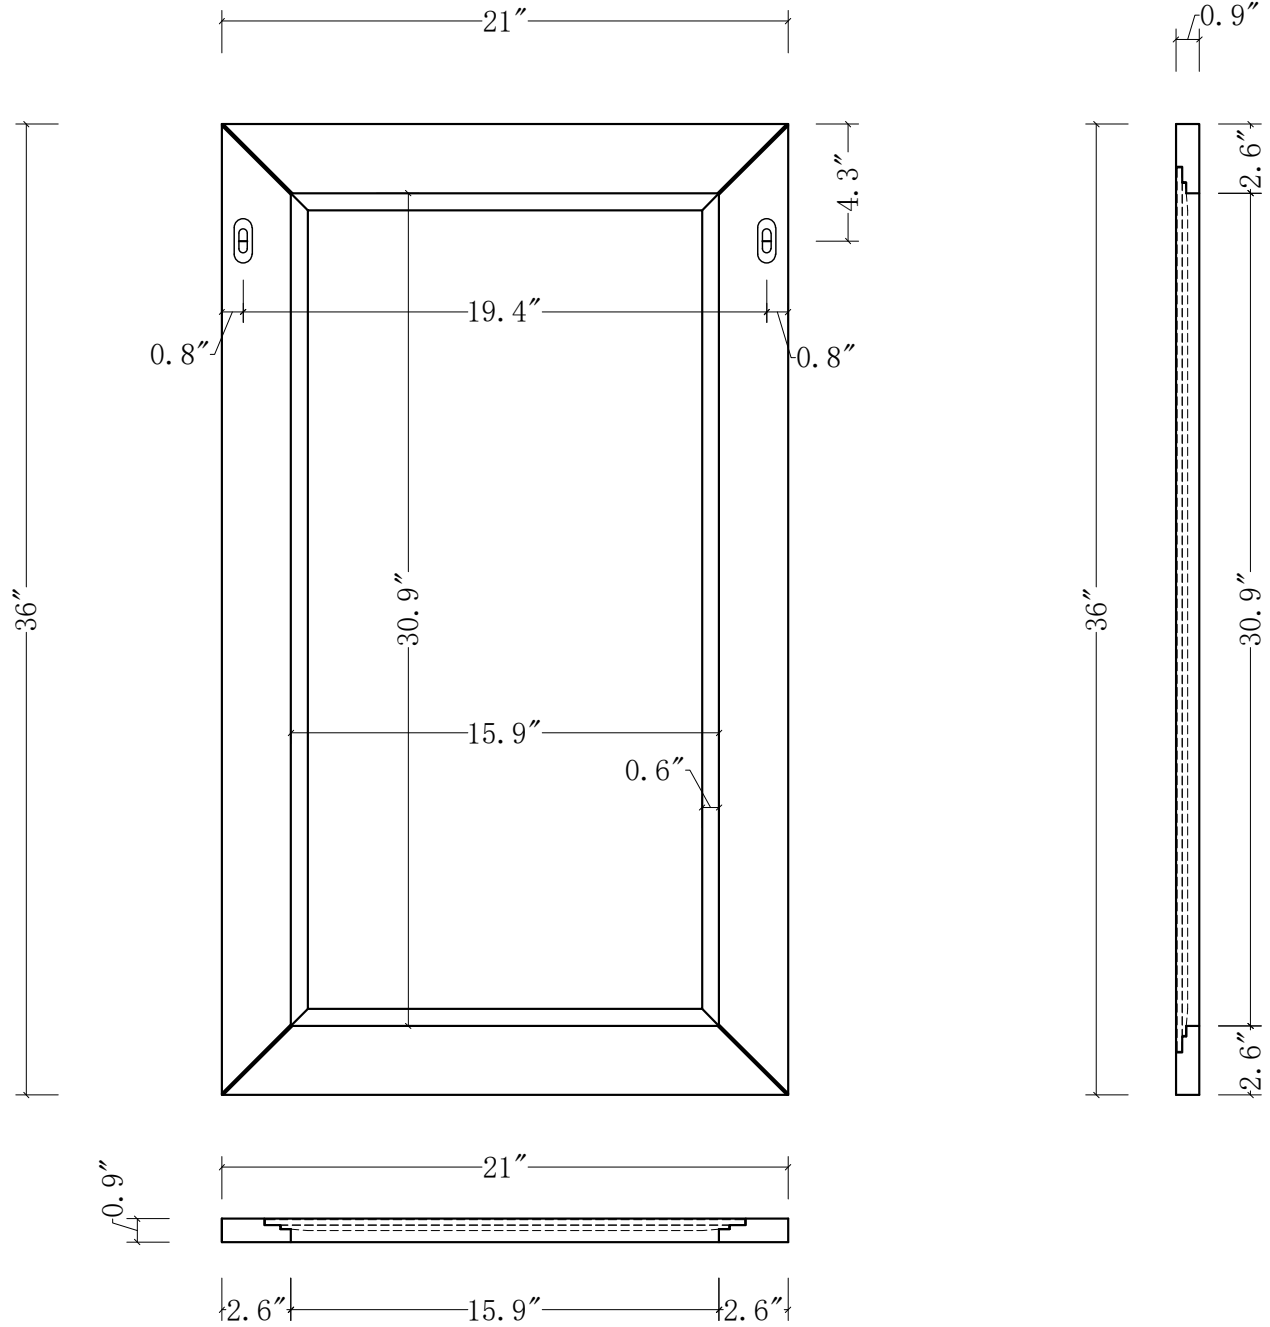

MODEL: ELIZABETH36

FRONT VIEW

SIDE VIEW

BACK VIEW

WATER CREATION

MODEL: ELIZABETH36

MODEL: RET-M-2136

MODEL: F2-0009