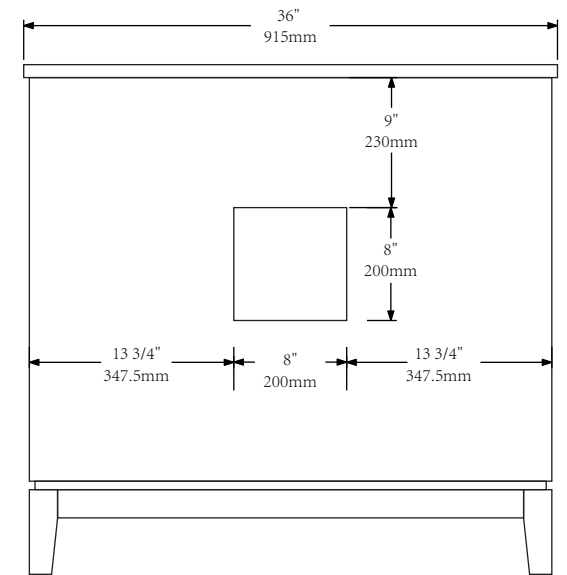

MODEL: ELIZABETH36

FRONT VIEW

SIDE VIEW

BACK VIEW

WATER CREATION

MODEL: ELIZABETH36

MODEL: RET-M-2136

MODEL: F2-0009