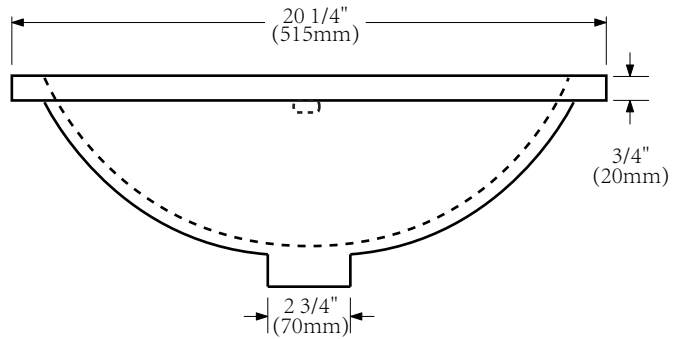

# MODEL: ELIZABETH36

FRONT VIEW

SIDE VIEW

BACK VIEW

WATER CREATION

# MODEL: ELIZABETH36

MODEL: RET-M-2136