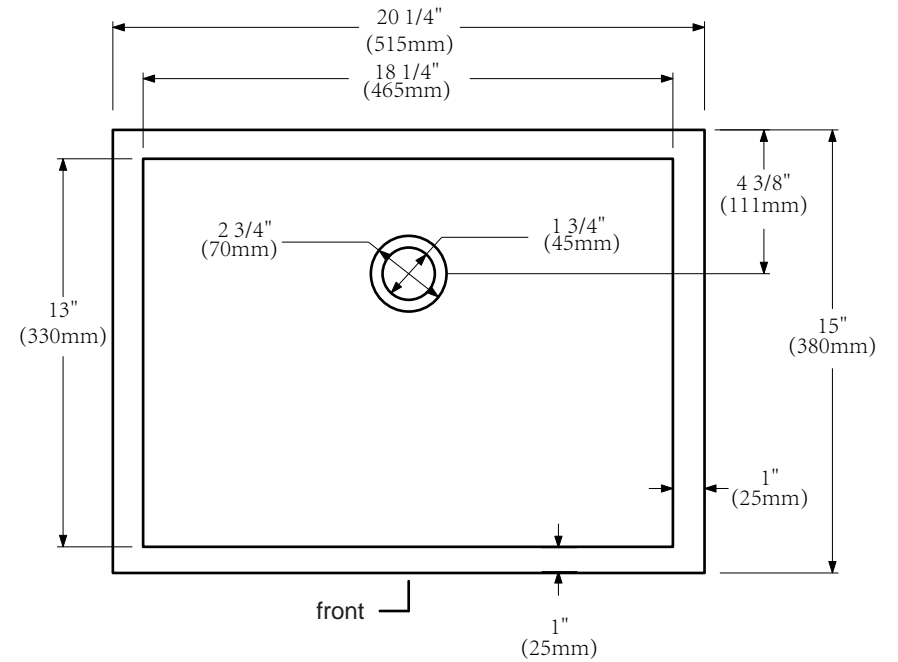

# MODEL: ELIZABETH36

FRONT VIEW

SIDE VIEW

BACK VIEW

WATER CREATION

# MODEL: ELIZABETH36

MODEL: RET-M-2136