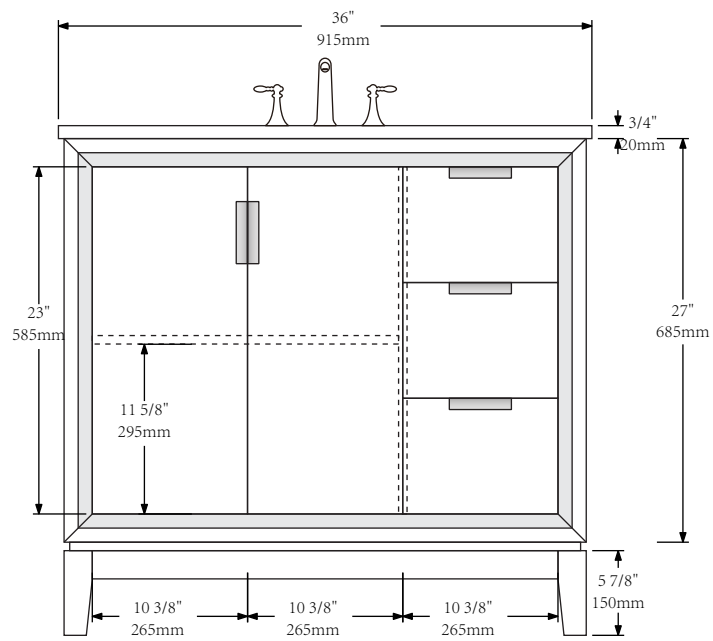

# MODEL: ELIZABETH36

FRONT VIEW

SIDE VIEW

BACK VIEW

WATER CREATION

# MODEL: ELIZABETH36

MODEL: RET-M-2136