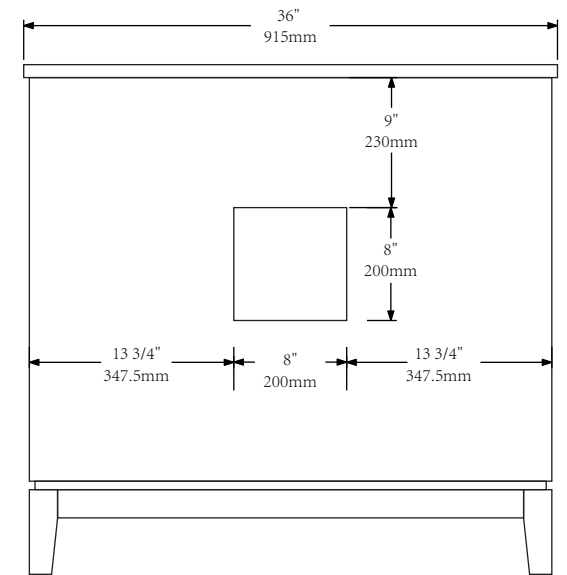

# MODEL: ELIZABETH36

FRONT VIEW

SIDE VIEW

BACK VIEW

WATER CREATION

# MODEL: ELIZABETH36

MODEL: RET-M-2136