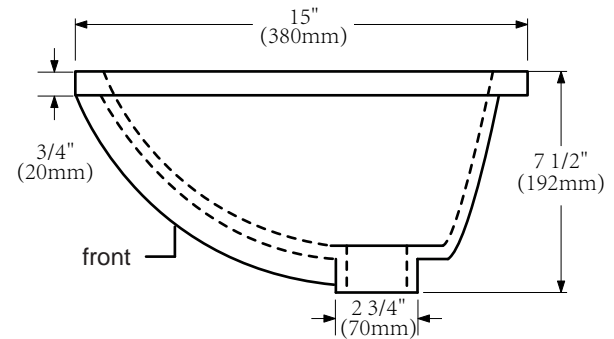

# MODEL: ELIZABETH36

FRONT VIEW

SIDE VIEW

BACK VIEW

WATER CREATION

# MODEL: ELIZABETH36

MODEL: RET-M-2136