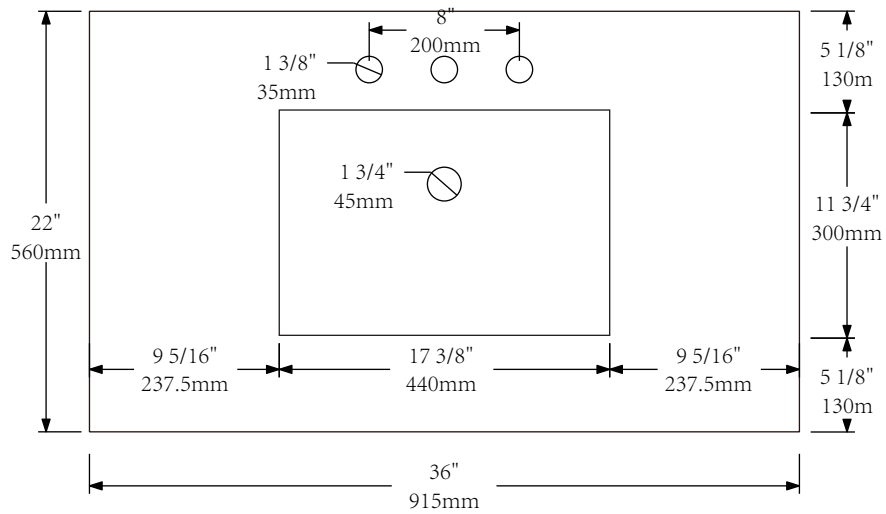

# MODEL: ELIZABETH36

FRONT VIEW

SIDE VIEW

BACK VIEW

WATER CREATION

# MODEL: ELIZABETH36

MODEL: RET-M-2136