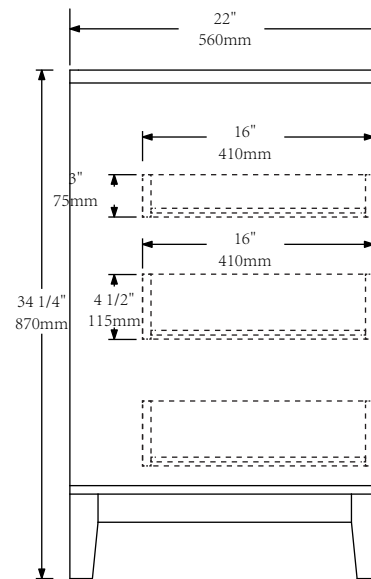

# MODEL: ELIZABETH36

FRONT VIEW

SIDE VIEW

BACK VIEW

WATER CREATION

# MODEL: ELIZABETH36

MODEL: RET-M-2136