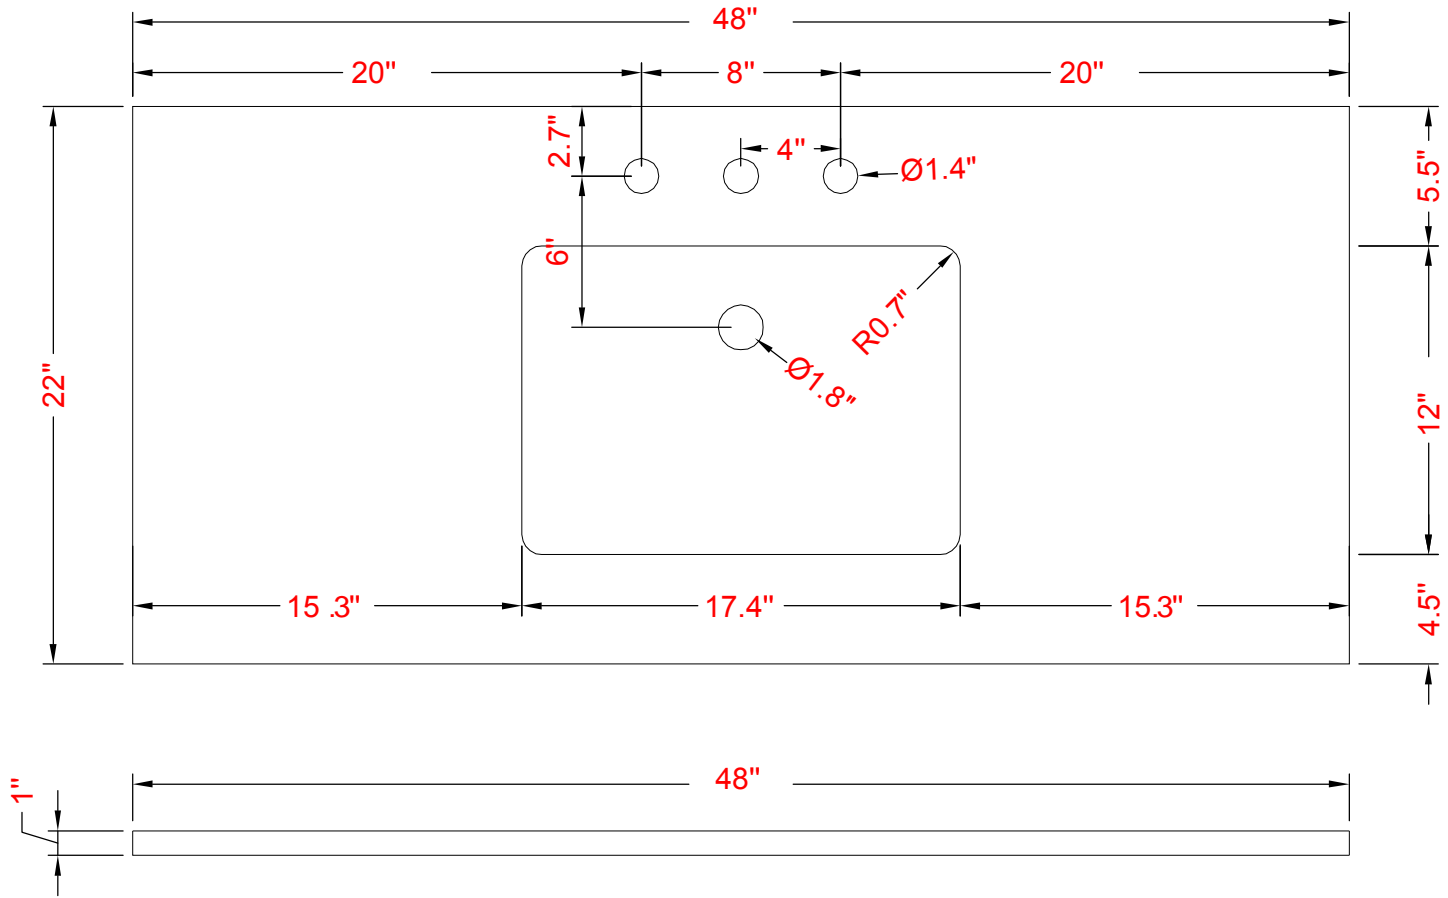

MODEL: CHESTNUT 48

MODEL: CHESTNUT 48

MODEL: CHESTNUT 48

MODEL: RET-M-2136BKGK