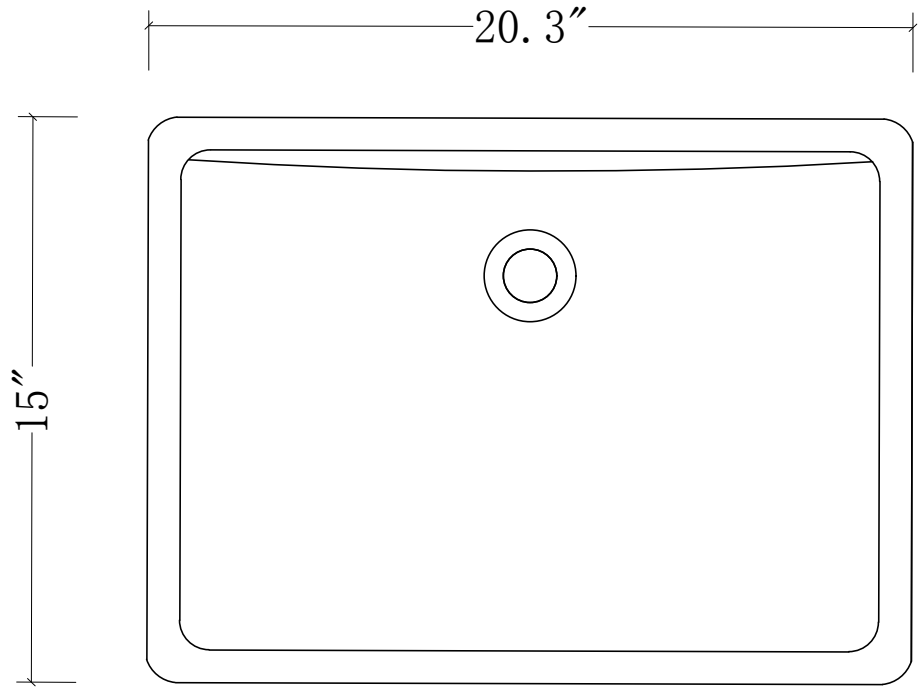

MODEL: CHESTNUT 48

MODEL: CHESTNUT 48

MODEL: CHESTNUT 48

MODEL: RET-M-2136BKGK