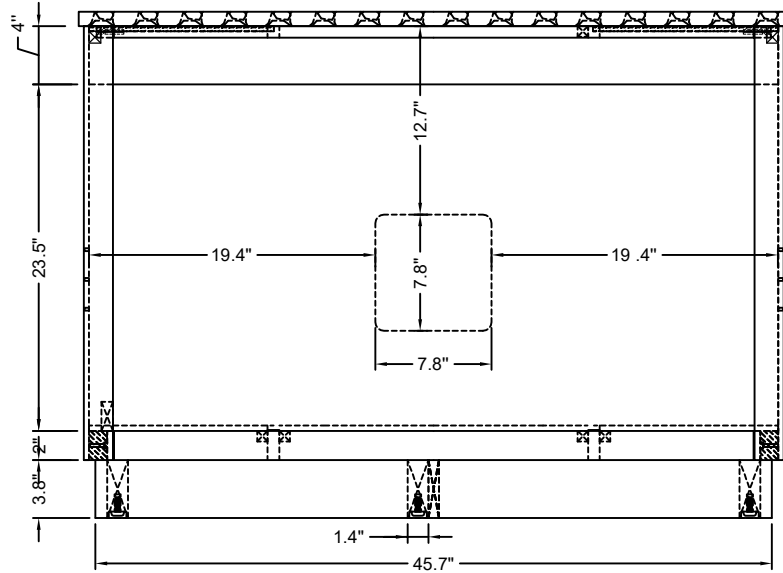

MODEL: CHESTNUT 48

MODEL: CHESTNUT 48

MODEL: CHESTNUT 48

MODEL: RET-M-2136BKGK