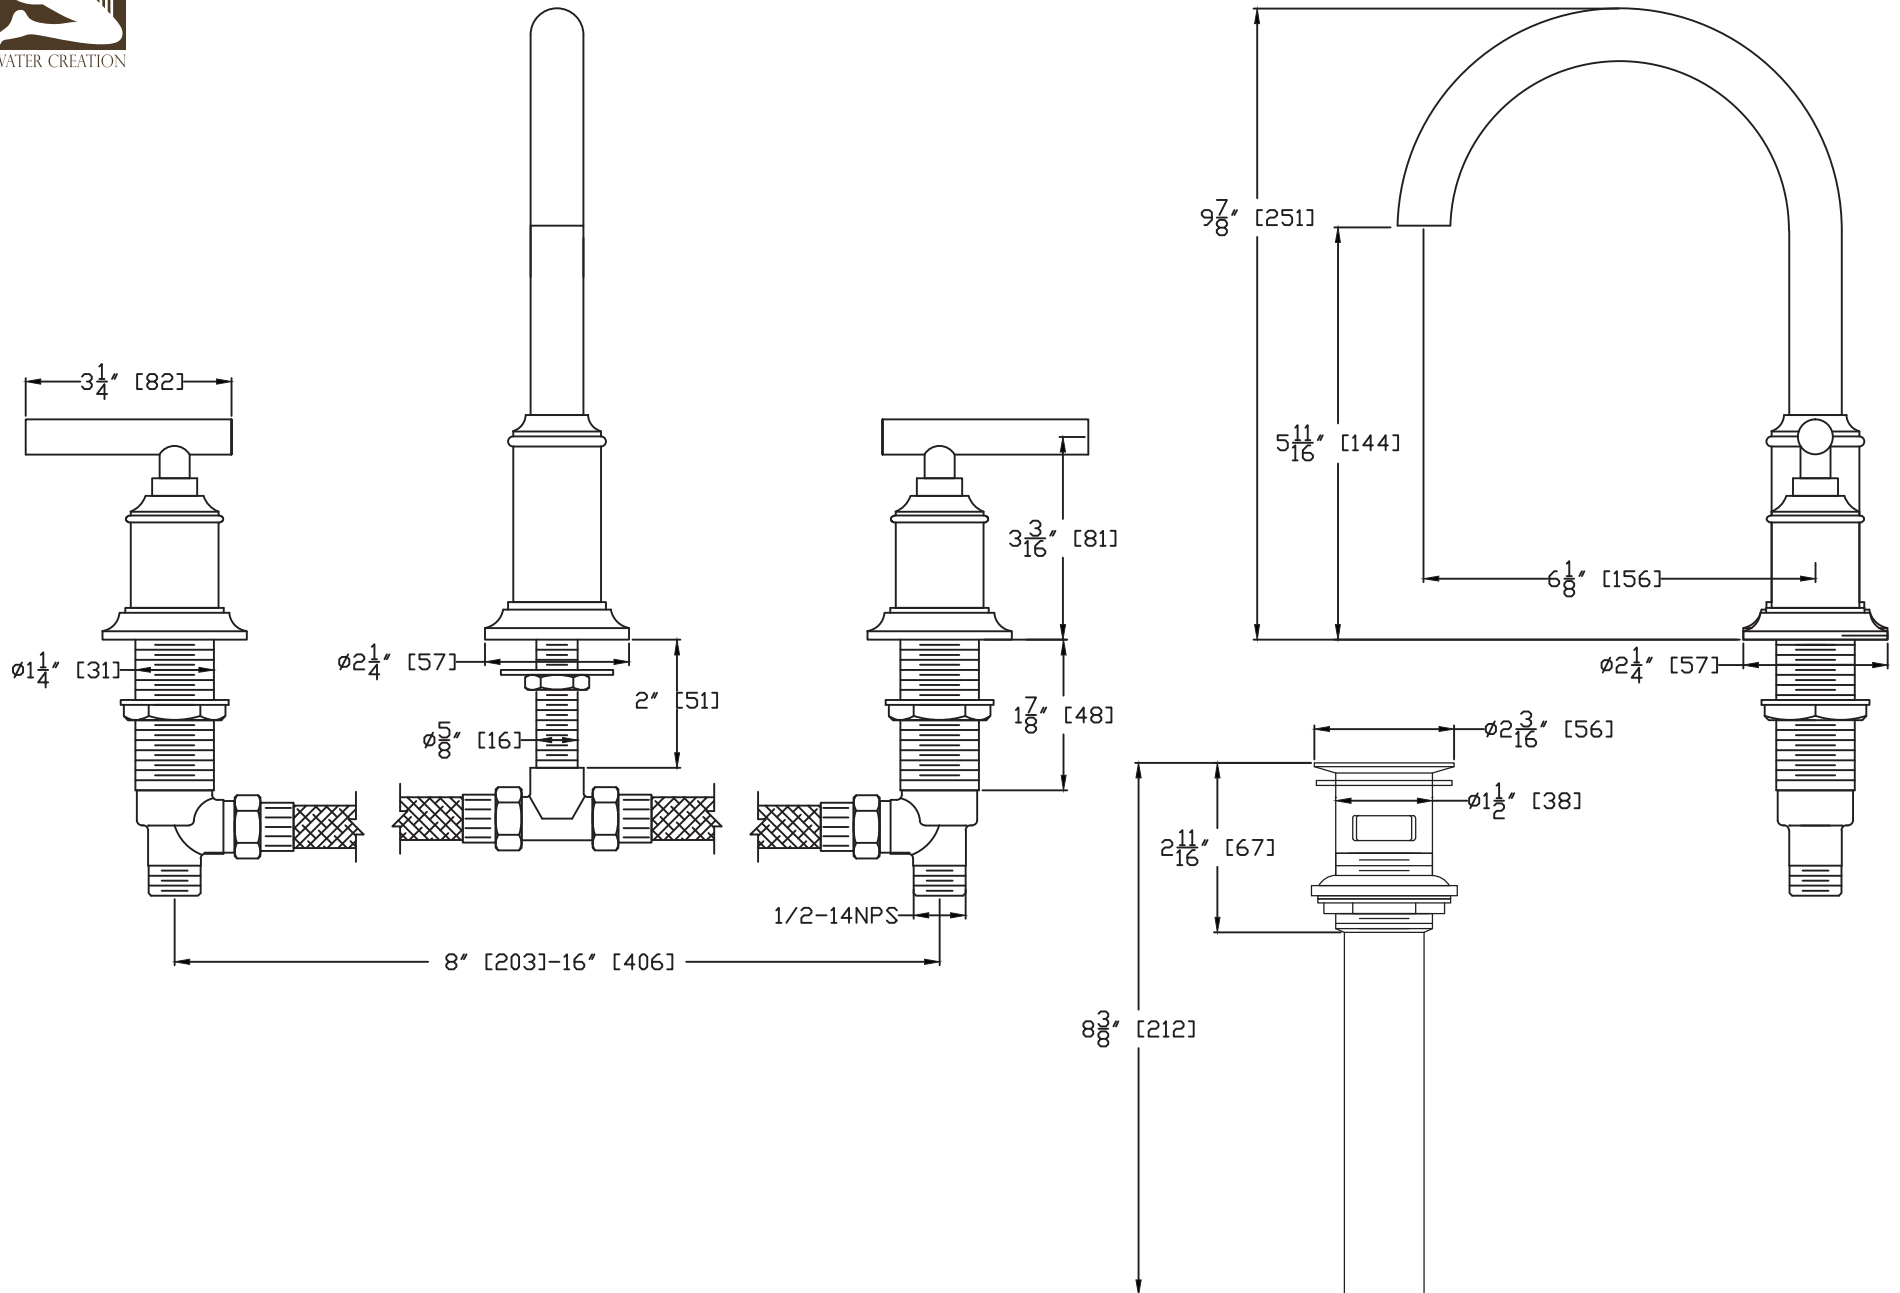

MODEL: CHESTNUT 48

MODEL: CHESTNUT 48

MODEL: CHESTNUT 48

MODEL: F2-0014

MODEL: RET-M-2136BKGK