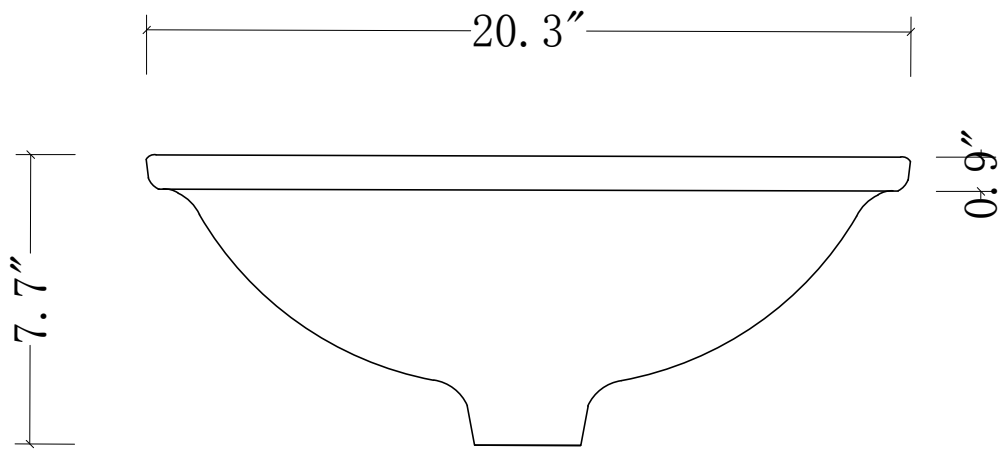

WATER CREATION

MODEL: CHESTNUT 60

MODEL: CHESTNUT 60

MODEL: CHESTNUT 60

MODEL: RET-M-2136BKGK