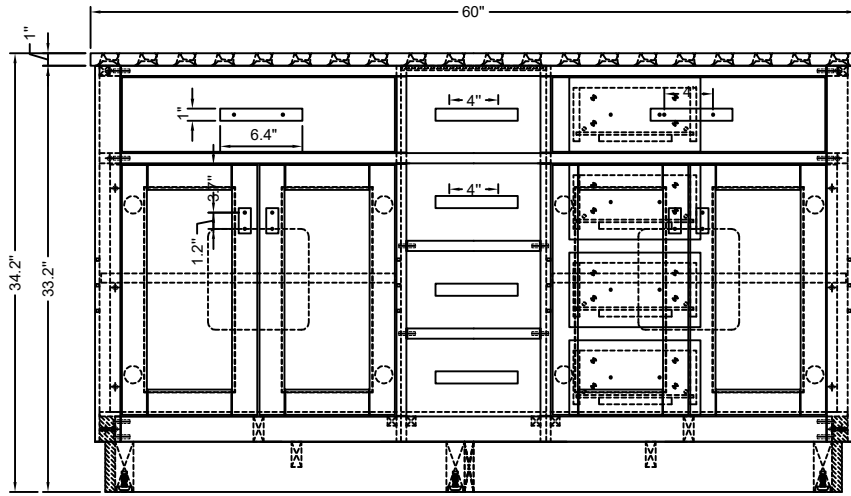

WATER CREATION

MODEL: CHESTNUT 60

MODEL: CHESTNUT 60

MODEL: CHESTNUT 60

MODEL: RET-M-2136BKGK