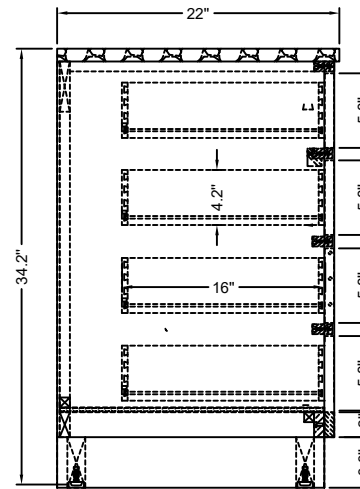

WATER CREATION

MODEL: CHESTNUT 60

MODEL: CHESTNUT 60

MODEL: CHESTNUT 60

MODEL: RET-M-2136BKGK