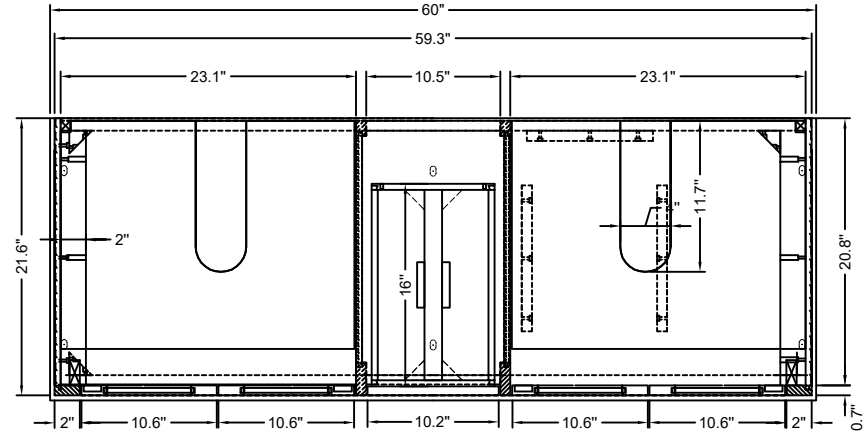

WATER CREATION

MODEL: CHESTNUT 60

MODEL: CHESTNUT 60

MODEL: CHESTNUT 60

MODEL: RET-M-2136BKGK