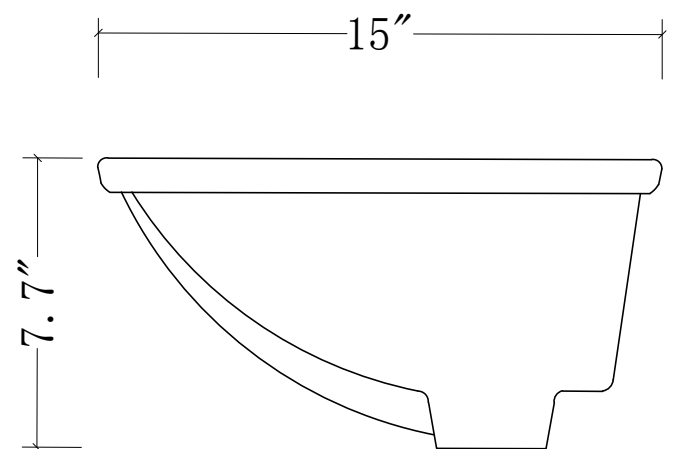

WATER CREATION

MODEL: CHESTNUT 60

MODEL: CHESTNUT 60

MODEL: CHESTNUT 60

MODEL: RET-M-2136BKGK