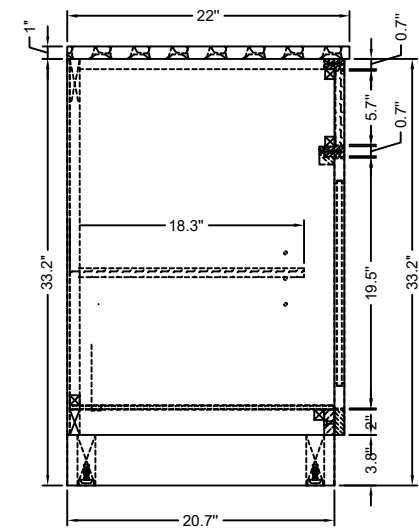

WATER CREATION

MODEL: CHESTNUT 60

MODEL: CHESTNUT 60

MODEL: CHESTNUT 60

MODEL: RET-M-2136BKGK