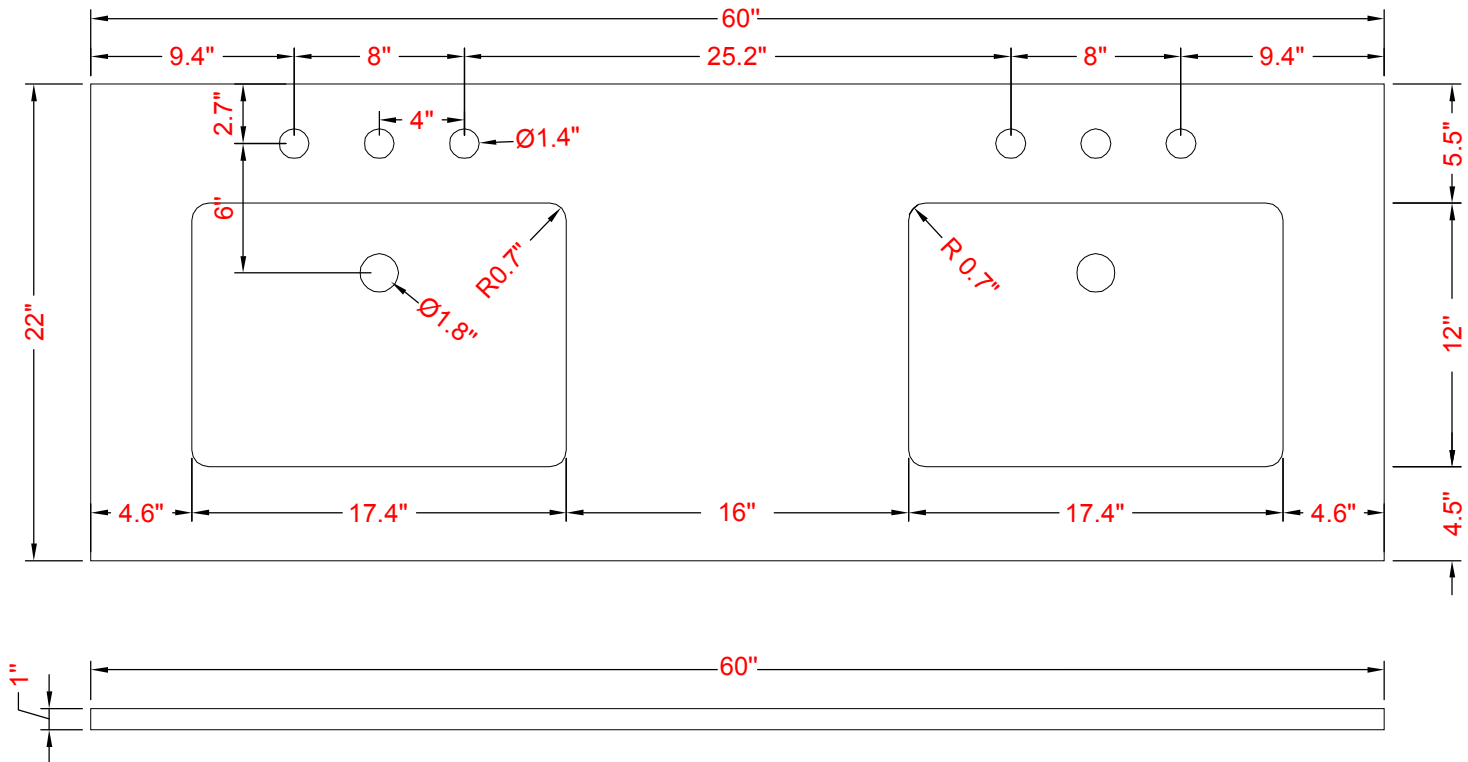

WATER CREATION

MODEL: CHESTNUT 60

MODEL: CHESTNUT 60

MODEL: CHESTNUT 60

MODEL: RET-M-2136BKGK