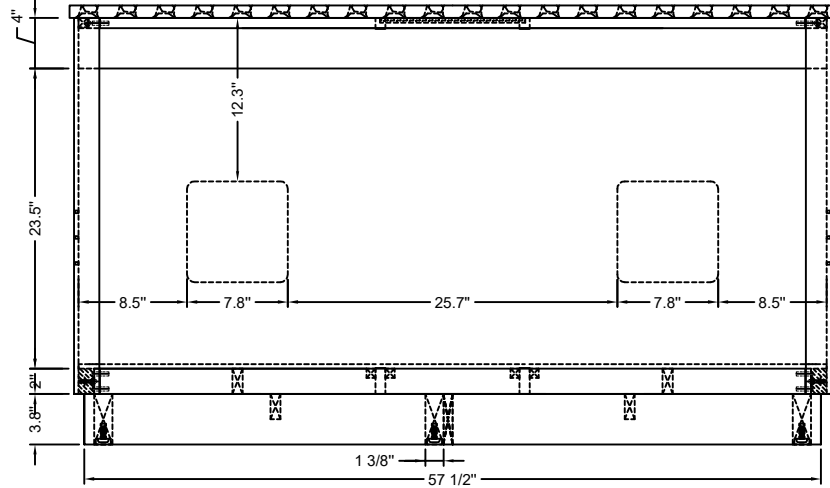

WATER CREATION

MODEL: CHESTNUT 60

MODEL: CHESTNUT 60

MODEL: CHESTNUT 60

MODEL: RET-M-2136BKGK