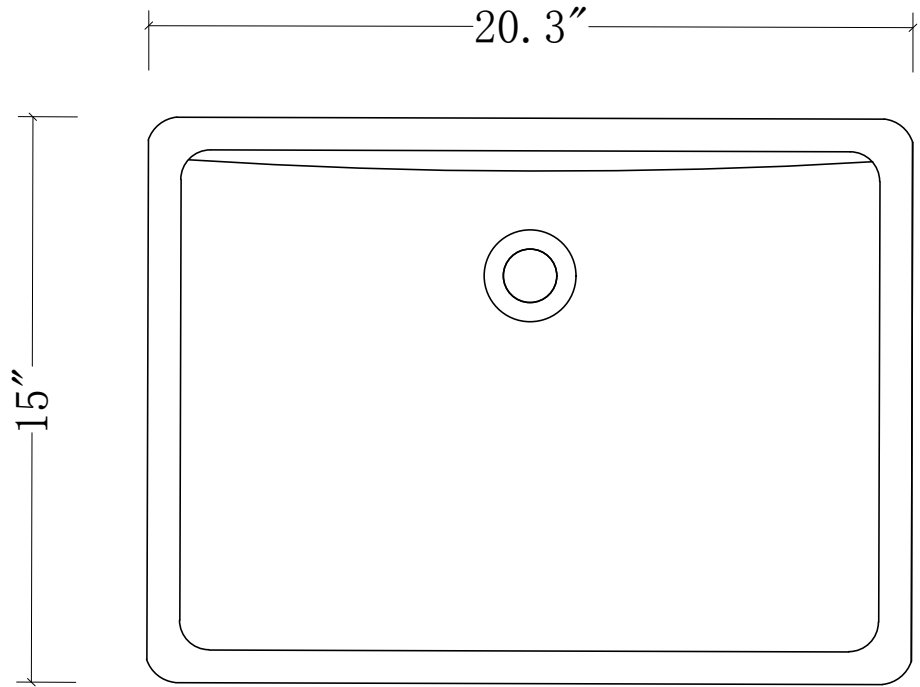

WATER CREATION

MODEL: CHESTNUT 60

MODEL: CHESTNUT 60

MODEL: CHESTNUT 60

MODEL: RET-M-2136BKGK