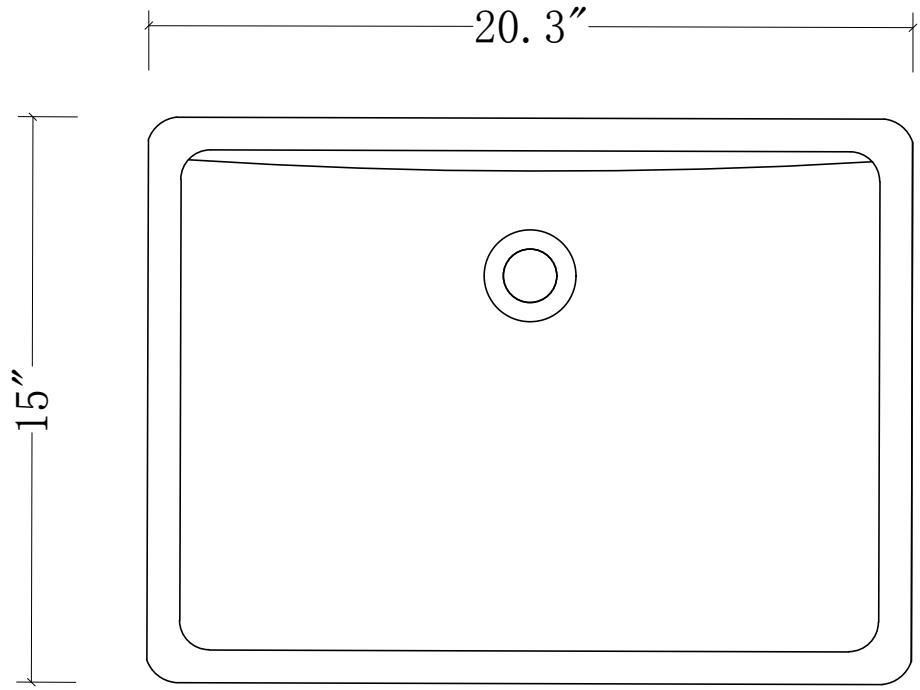

MODEL: CHESTNUT 72

MODEL: CHESTNUT 72

MODEL: CHESTNUT 72

MODEL: RET-M-2136BKGK