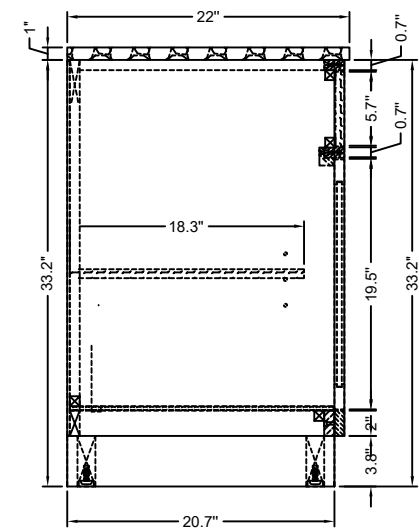

WATER CREATION

MODEL: CHESTNUT 60

MODEL: CHESTNUT 60

MODEL: CHESTNUT 60

MODEL: F2-0014

MODEL: RET-M-2136BKGK