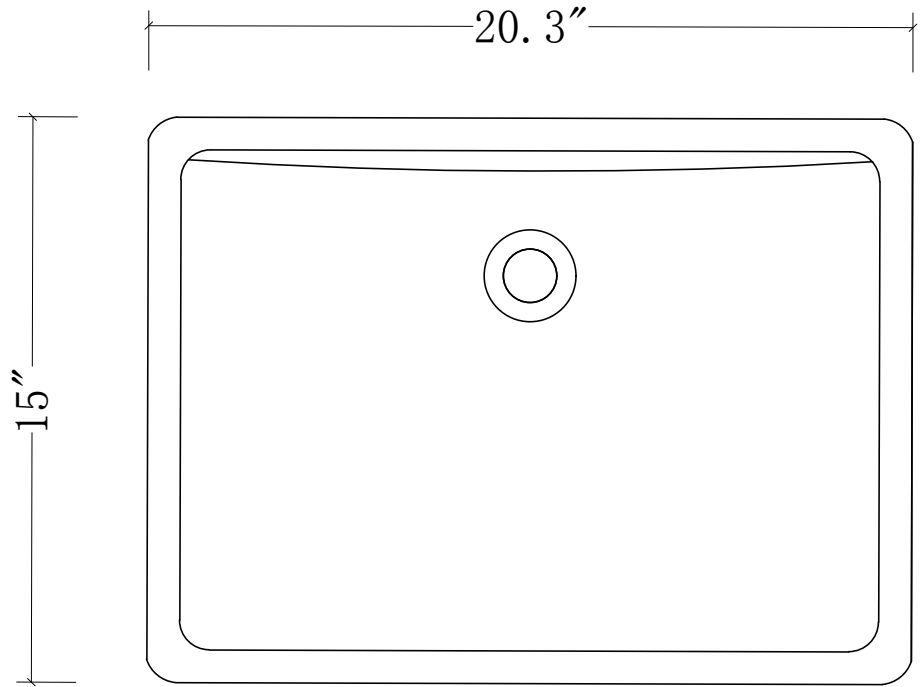

WATER CREATION

MODEL: CHESTNUT 60

MODEL: CHESTNUT 60

MODEL: CHESTNUT 60

MODEL: F2-0014

MODEL: RET-M-2136BKGK