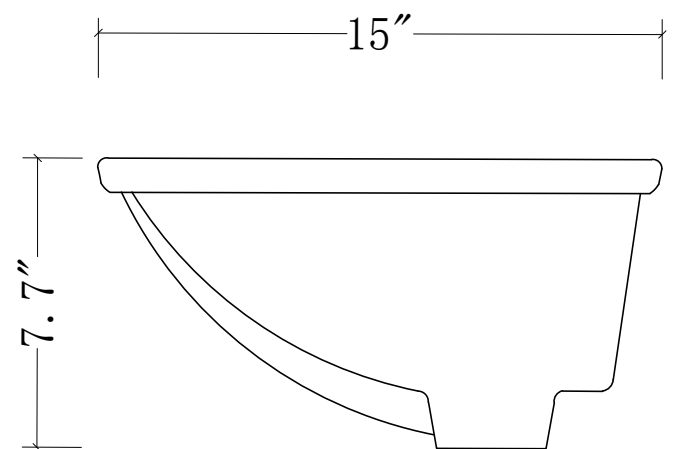

WATER CREATION

MODEL: CHESTNUT 60

MODEL: CHESTNUT 60

MODEL: CHESTNUT 60

MODEL: F2-0014

MODEL: RET-M-2136BKGK