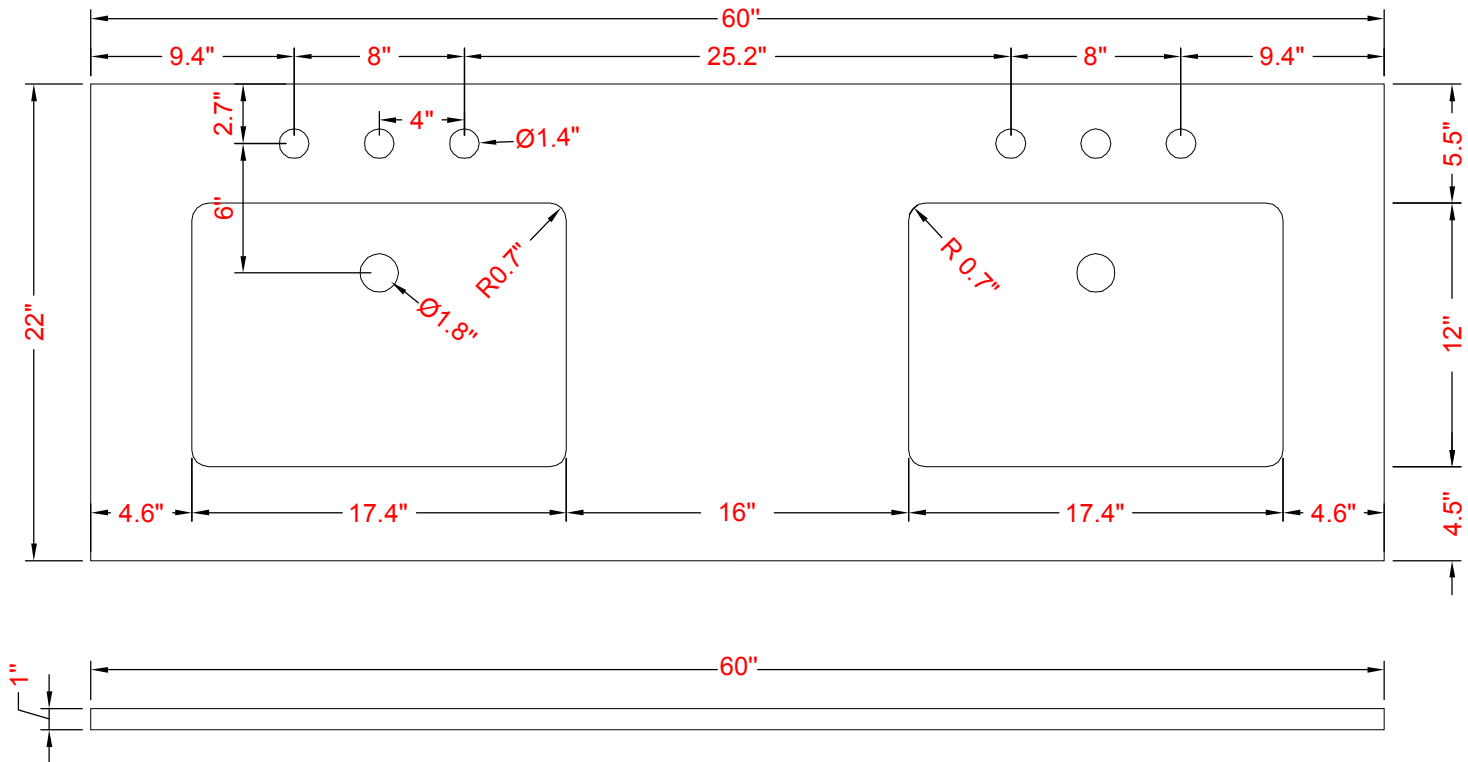

WATER CREATION

MODEL: CHESTNUT 60

MODEL: CHESTNUT 60

MODEL: CHESTNUT 60

MODEL: F2-0014

MODEL: RET-M-2136BKGK