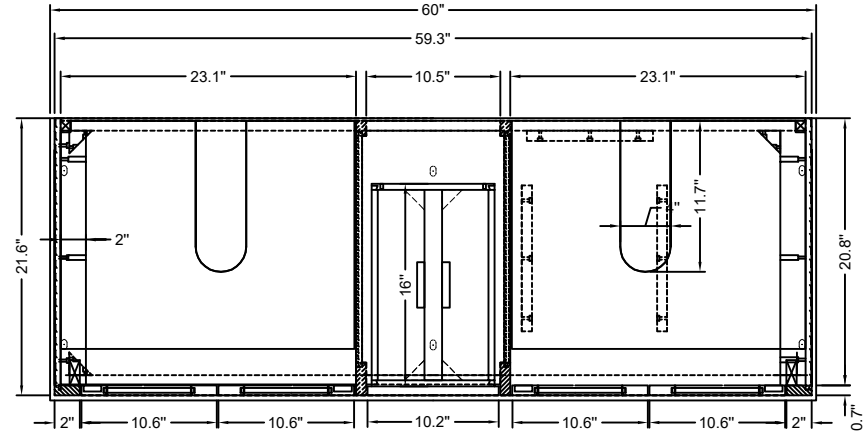

WATER CREATION

MODEL: CHESTNUT 60

MODEL: CHESTNUT 60

MODEL: CHESTNUT 60

MODEL: F2-0014

MODEL: RET-M-2136BKGK