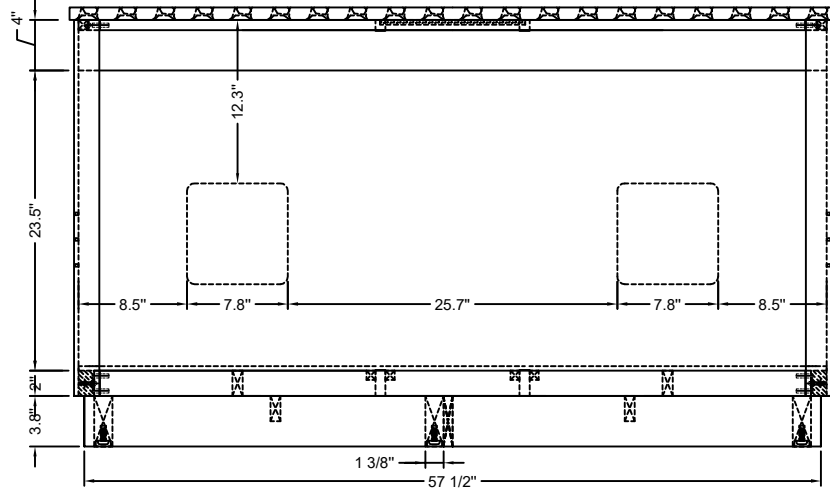

WATER CREATION

MODEL: CHESTNUT 60

MODEL: CHESTNUT 60

MODEL: CHESTNUT 60

MODEL: F2-0014

MODEL: RET-M-2136BKGK