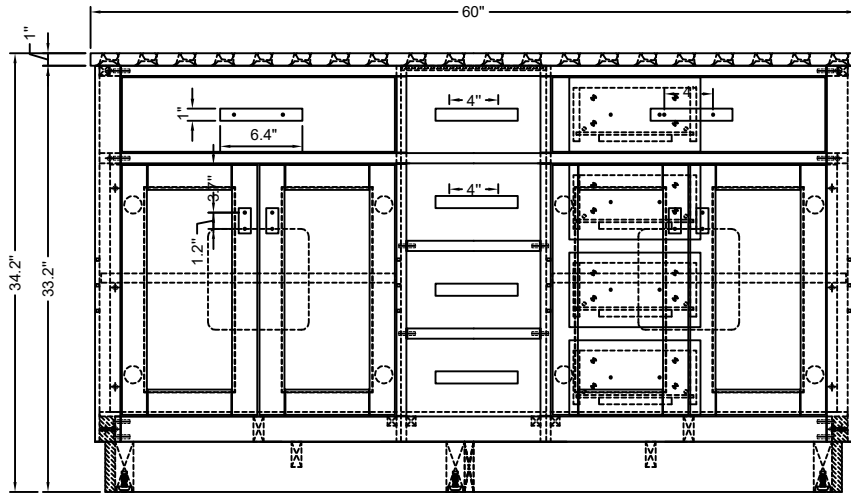

WATER CREATION

MODEL: CHESTNUT 60

MODEL: CHESTNUT 60

MODEL: CHESTNUT 60

MODEL: F2-0014

MODEL: RET-M-2136BKGK