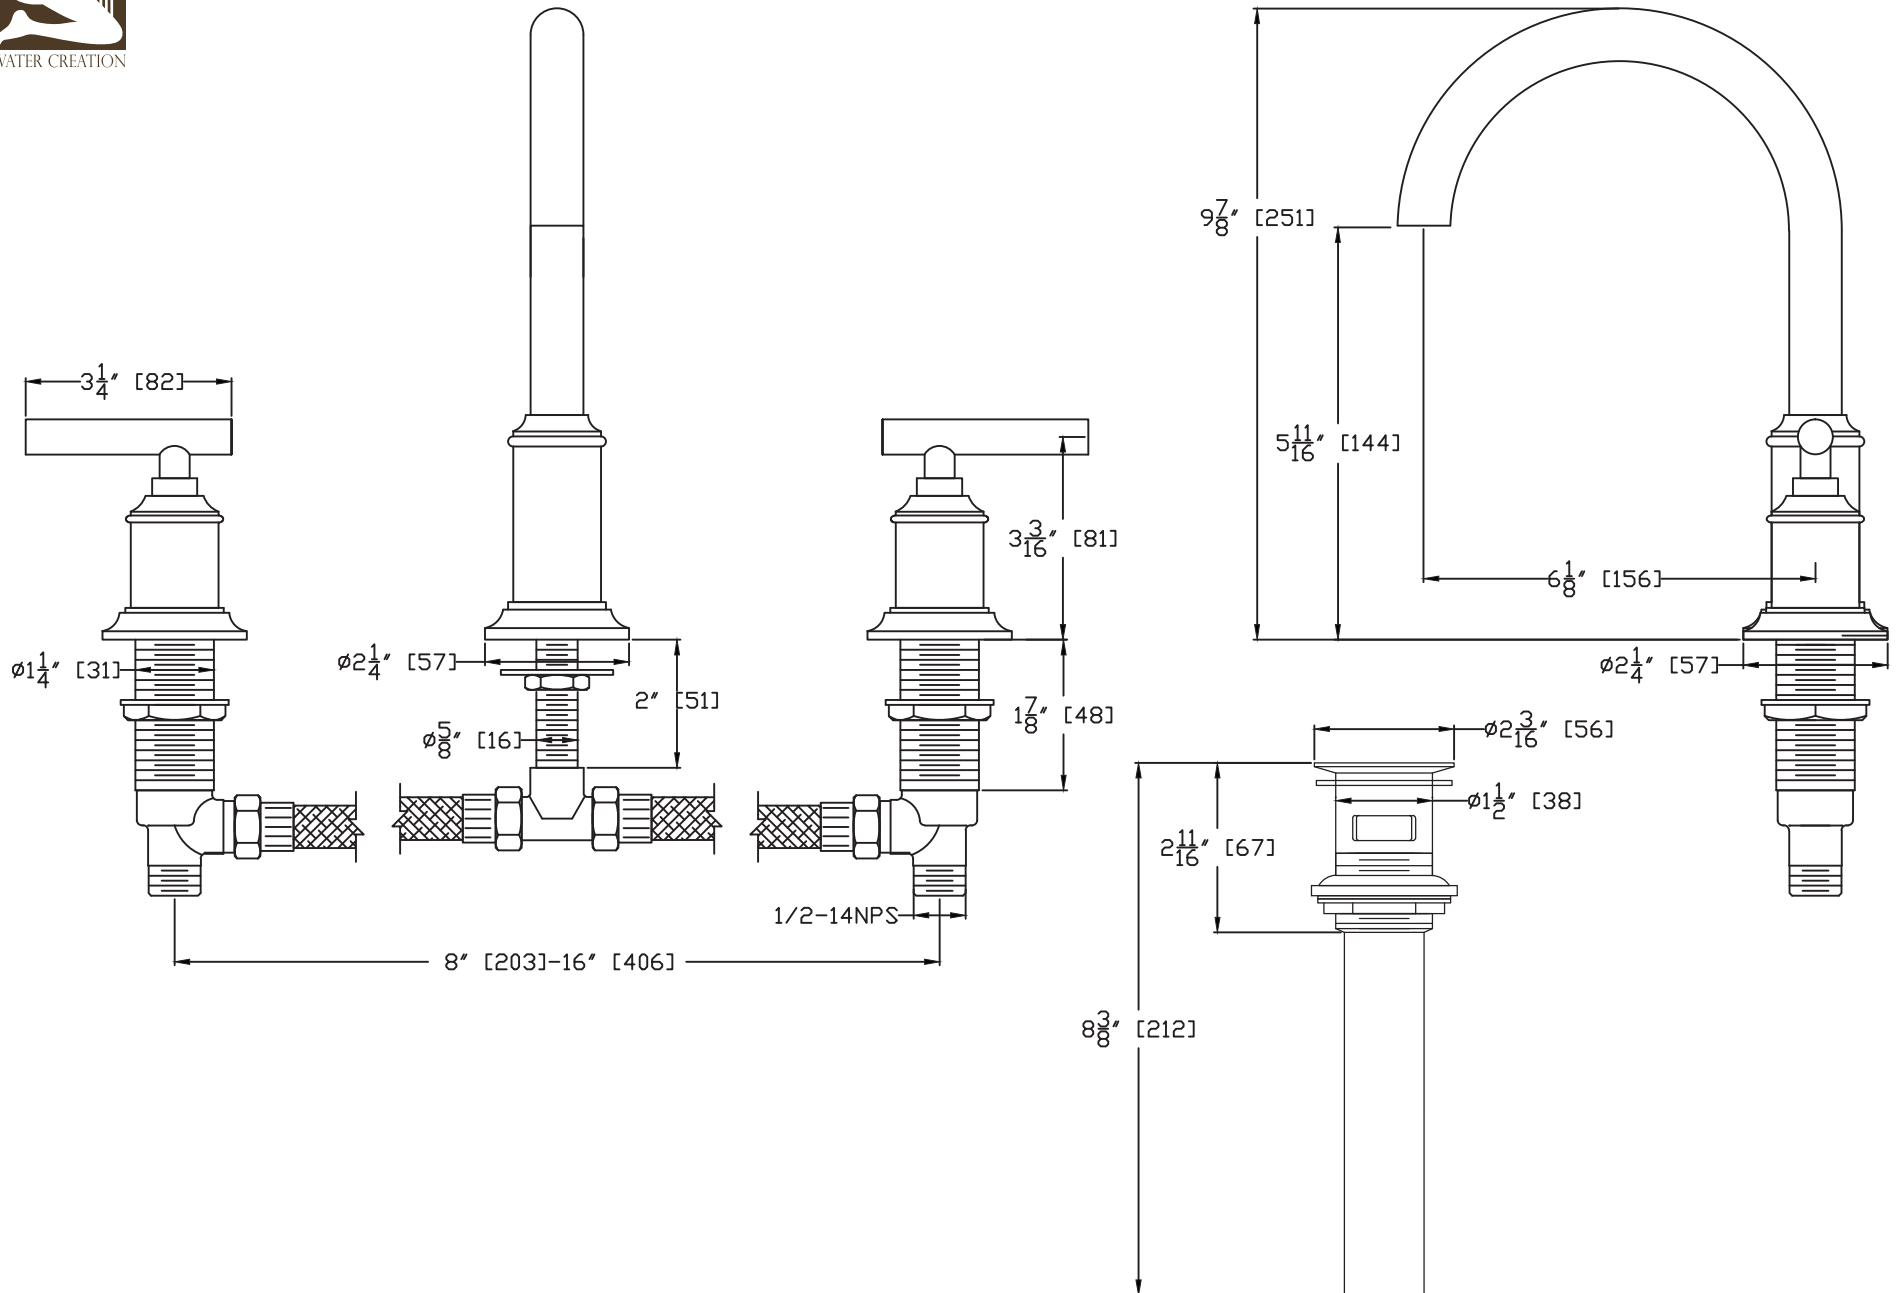

WATER CREATION

MODEL: CHESTNUT 60

MODEL: CHESTNUT 60

MODEL: CHESTNUT 60

MODEL: F2-0014

MODEL: RET-M-2136BKGK