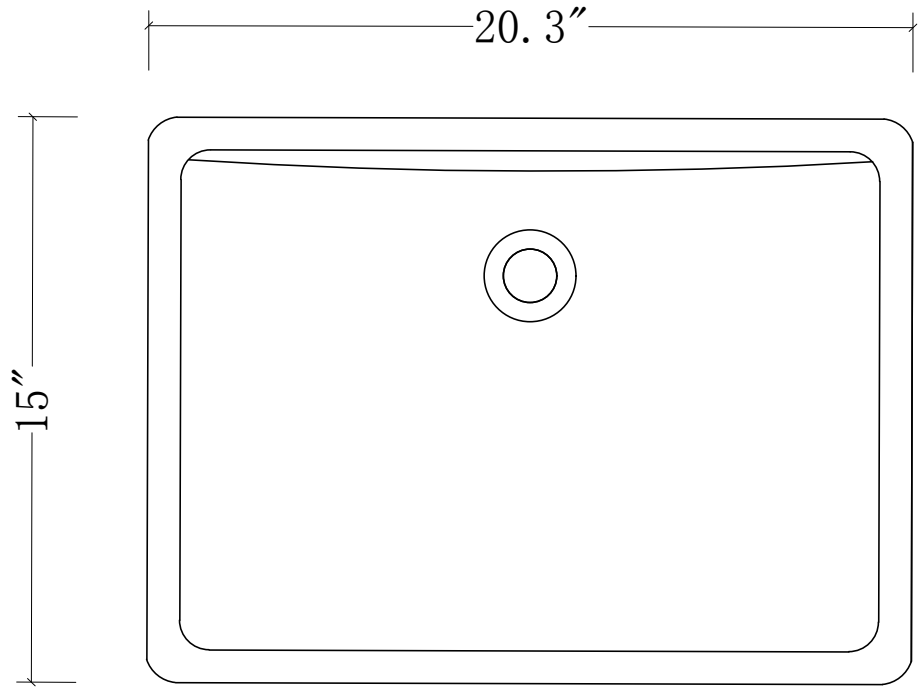

MODEL: CHESTNUT 24

MODEL: CHESTNUT 24

MODEL: CHESTNUT 24

MODEL: RET-M-2136BKGK