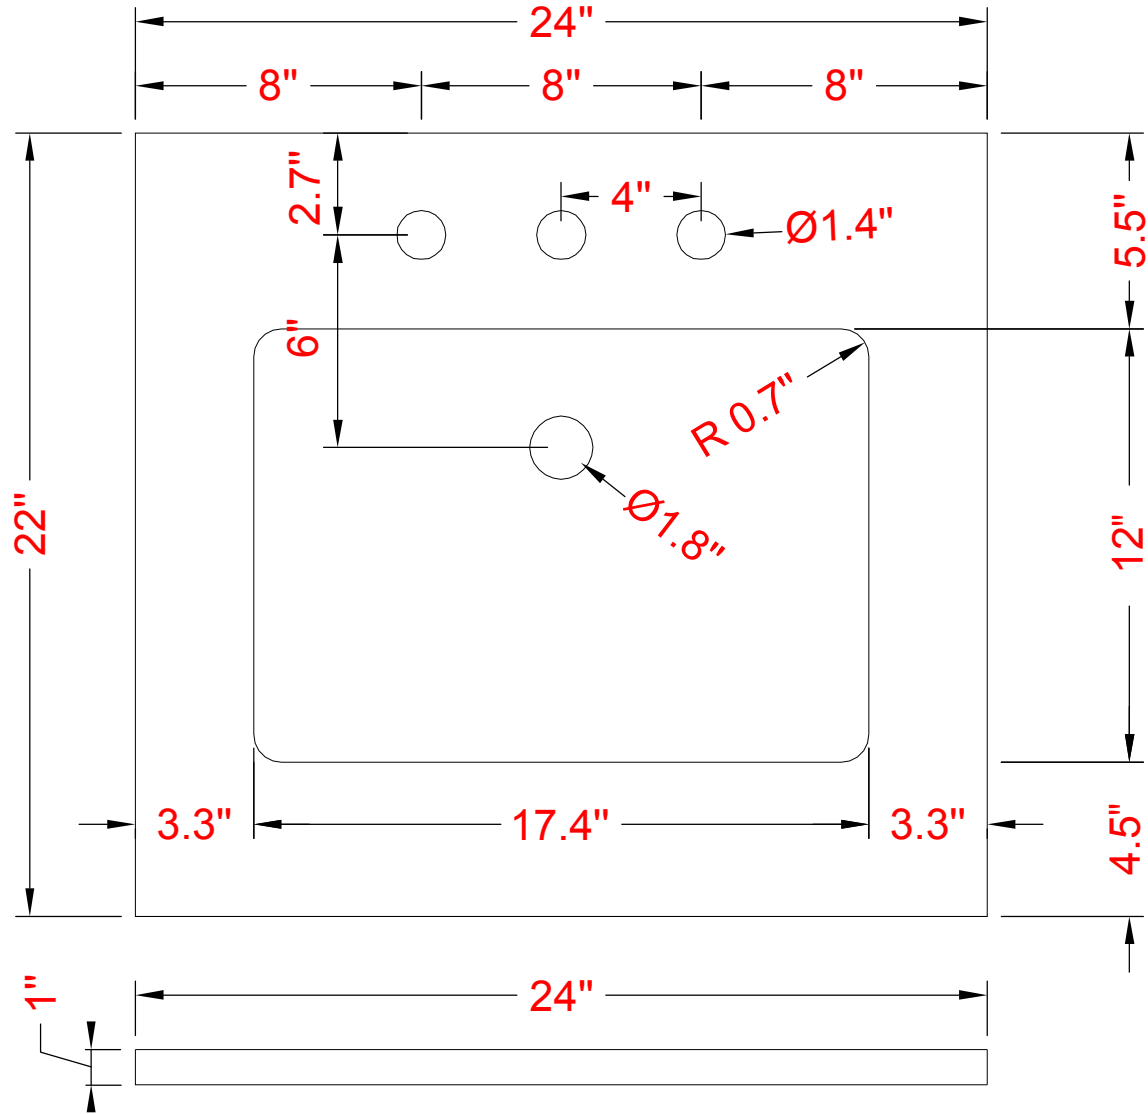

MODEL: CHESTNUT 24

MODEL: CHESTNUT 24

MODEL: CHESTNUT 24

MODEL: RET-M-2136BKGK