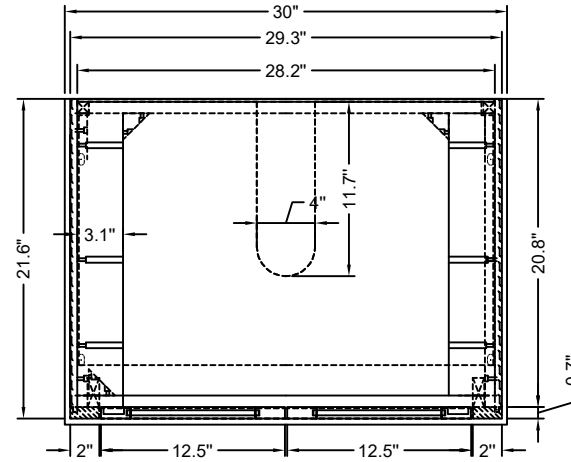

MODEL: CHESTNUT 30

MODEL: CHESTNUT 30

MODEL: CHESTNUT 30

MODEL: RET-M-2136BKGK