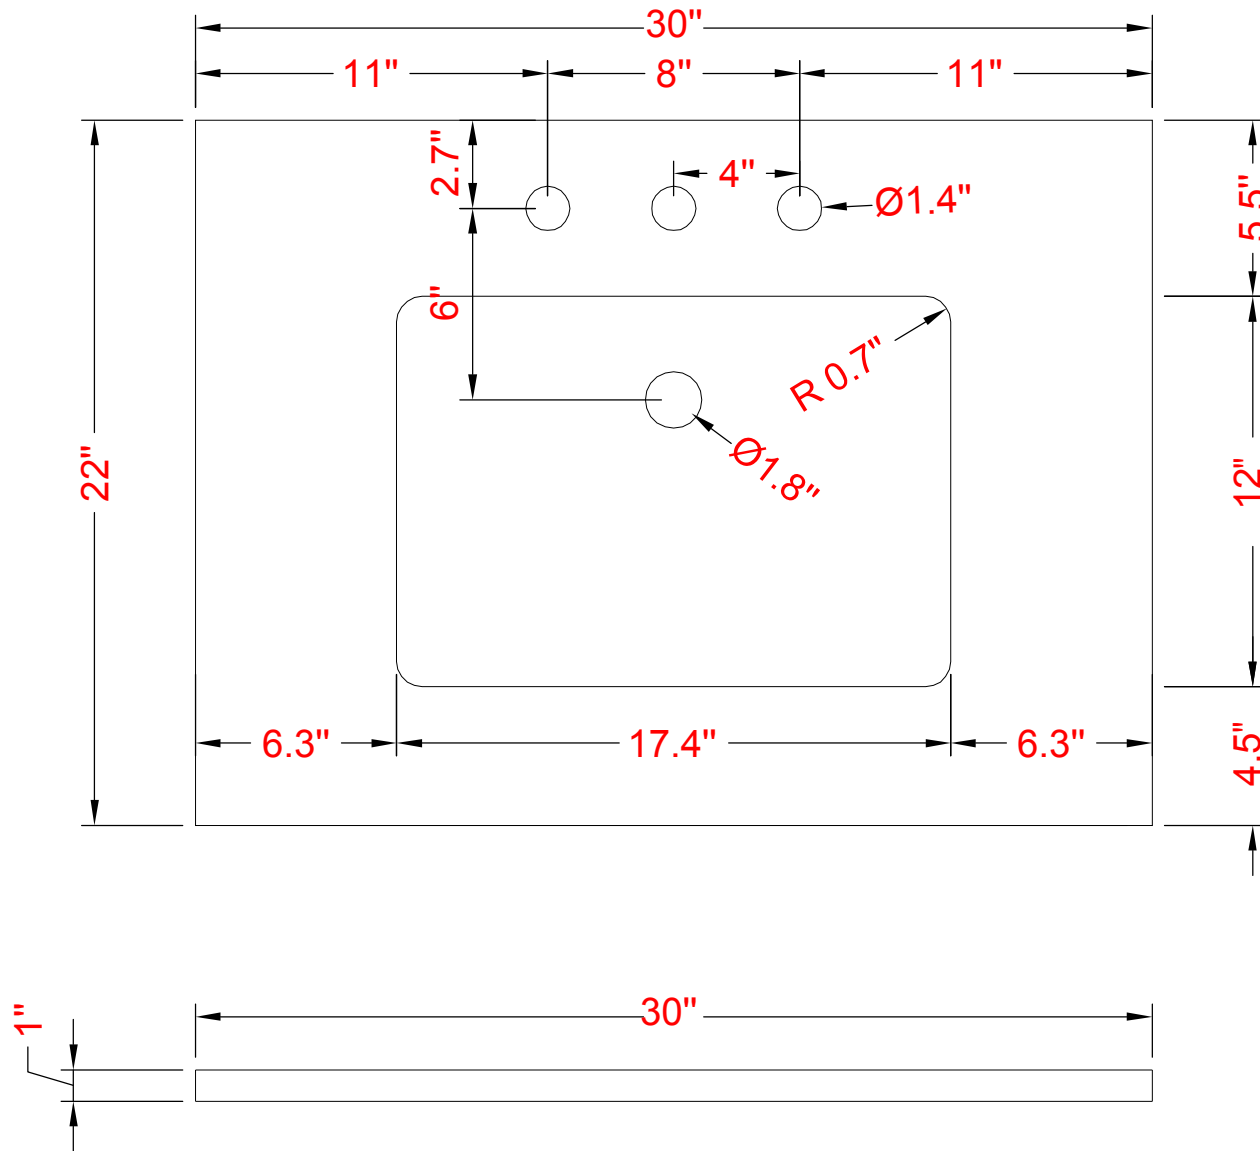

MODEL: CHESTNUT 30

MODEL: CHESTNUT 30

MODEL: CHESTNUT 30

MODEL: RET-M-2136BKGK