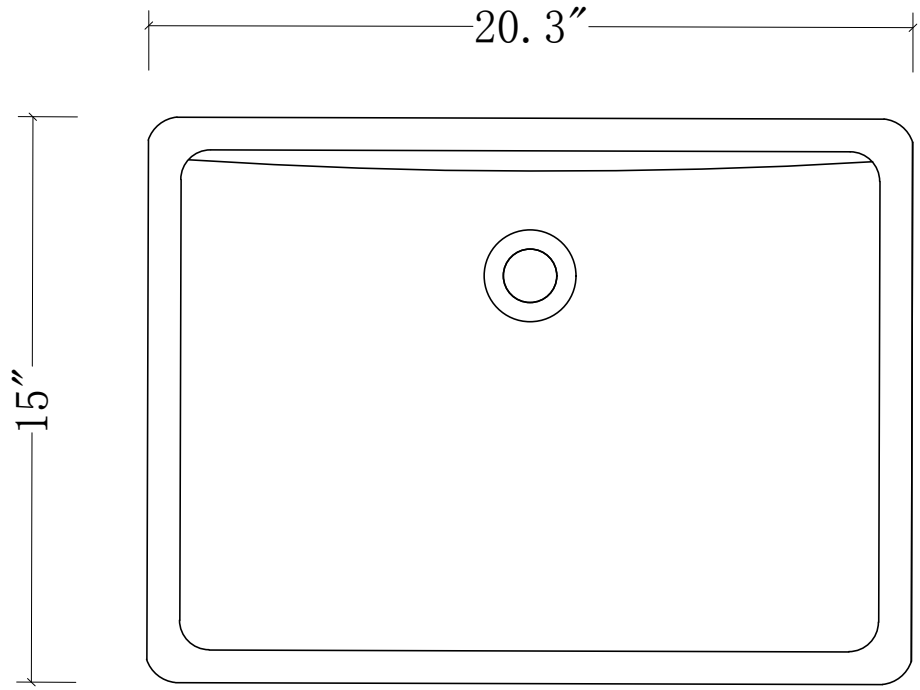

MODEL: CHESTNUT 30

MODEL: CHESTNUT 30

MODEL: CHESTNUT 30

MODEL: RET-M-2136BKGK