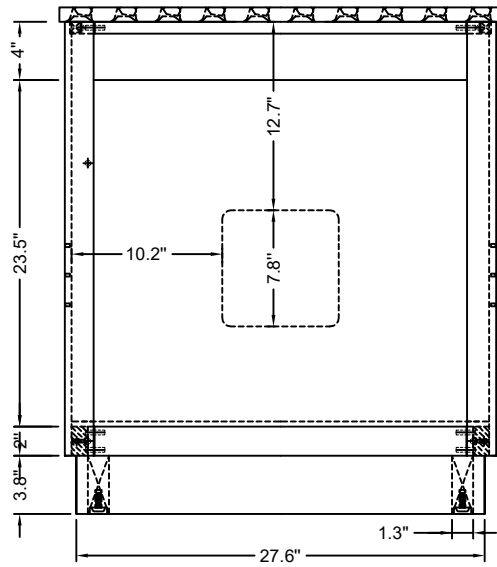

MODEL: CHESTNUT 30

MODEL: CHESTNUT 30

MODEL: CHESTNUT 30

MODEL: RET-M-2136BKGK