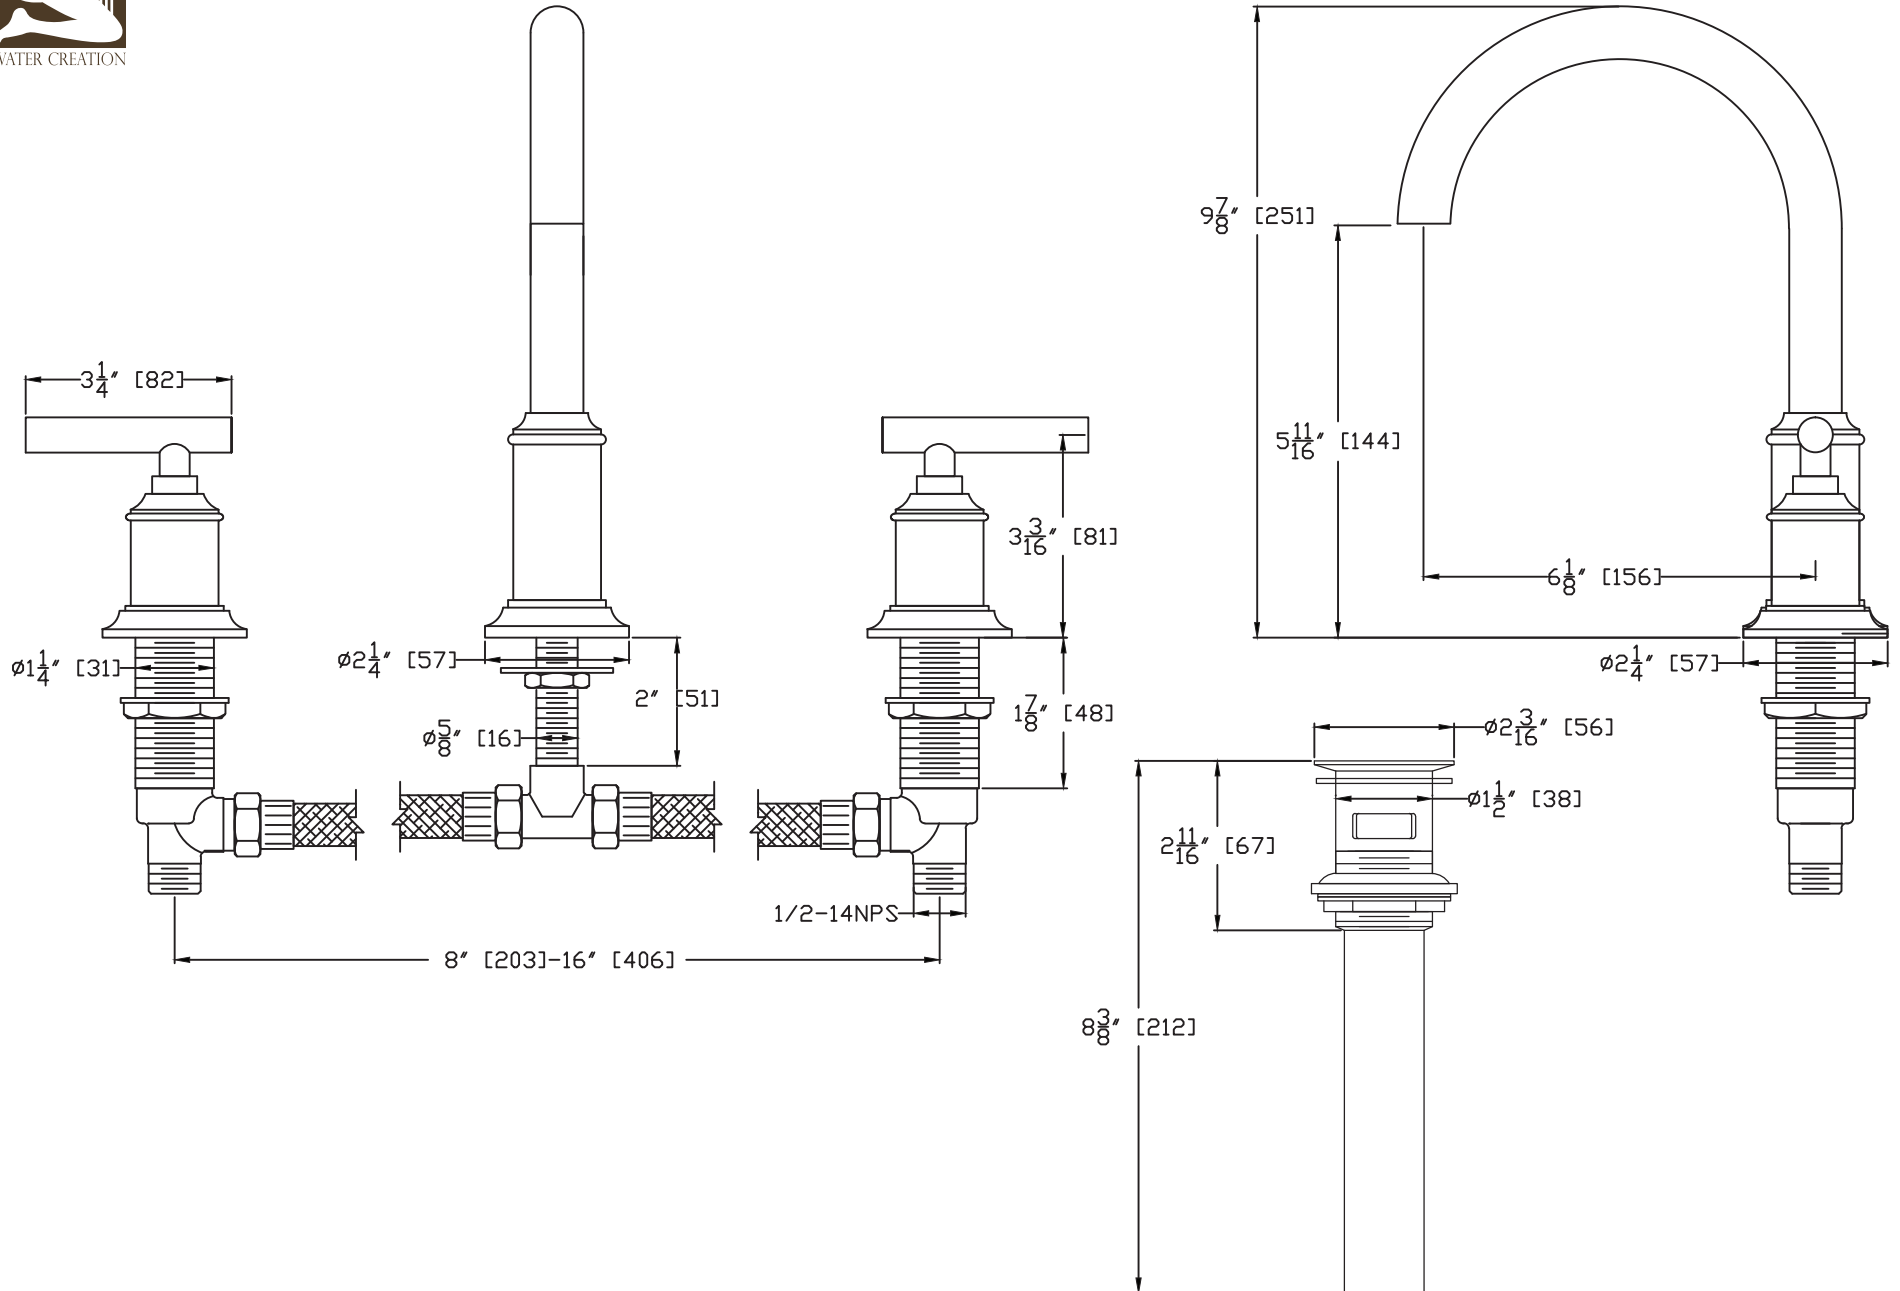

MODEL: CHESTNUT 72

MODEL: CHESTNUT 72

MODEL: F2-0014

MODEL: RET-M-2136BKGK