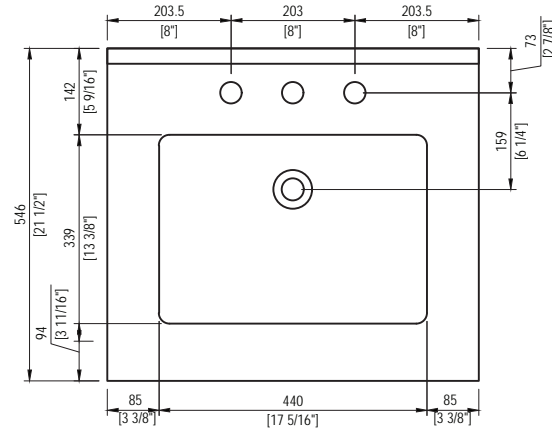

WATER CREATION

MODEL: BRISTOL 24