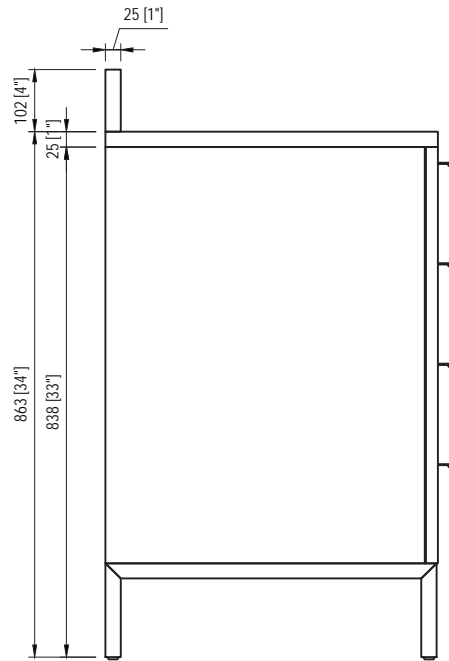

WATER CREATION

MODEL: BRISTOL 24