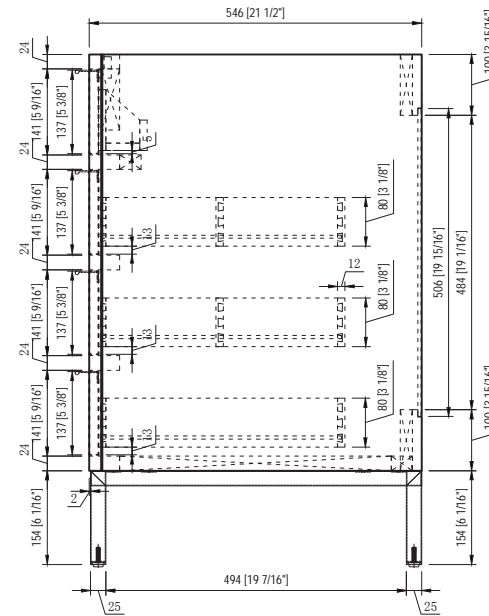

# MODEL: BRISTOL 24

MODEL: BRISTOL 24

MODEL: BRISTOL 24

WATER CREATION

# MODEL: BRISTOL 24

MODEL: RET-M-2136