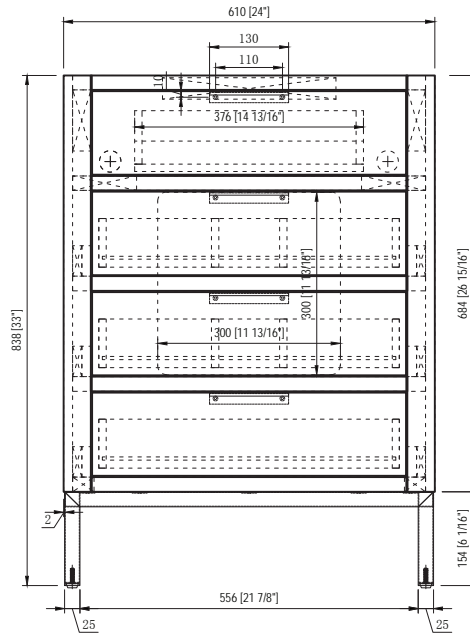

# MODEL: BRISTOL 24

MODEL: BRISTOL 24

MODEL: BRISTOL 24

WATER CREATION

# MODEL: BRISTOL 24

MODEL: RET-M-2136