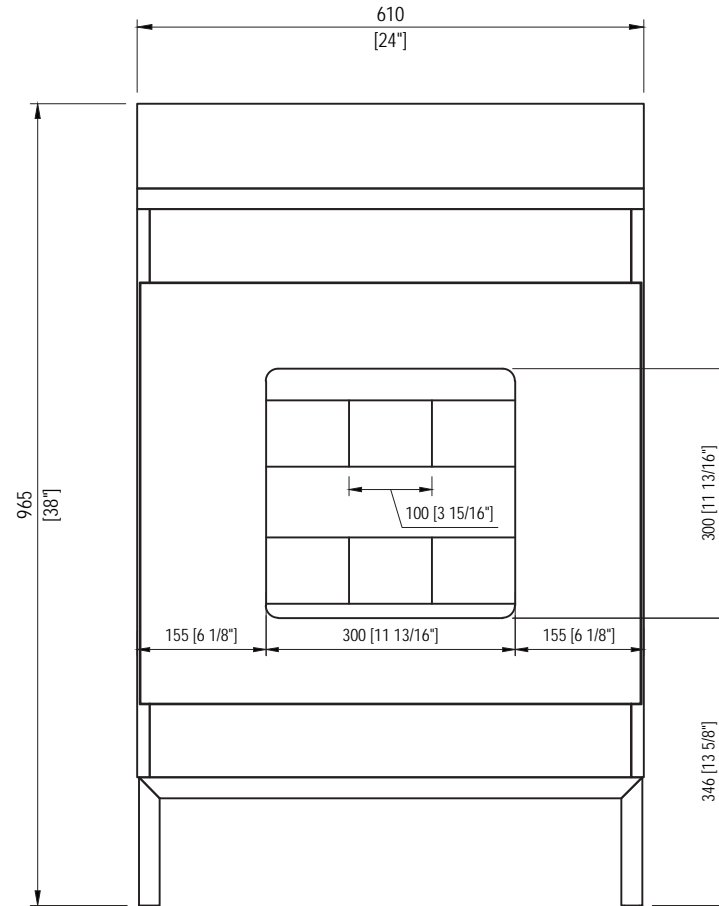

WATER CREATION

# MODEL: BRISTOL 24

MODEL: BRISTOL 24

MODEL: BRISTOL 24

WATER CREATION

# MODEL: BRISTOL 24

MODEL: RET-M-2136