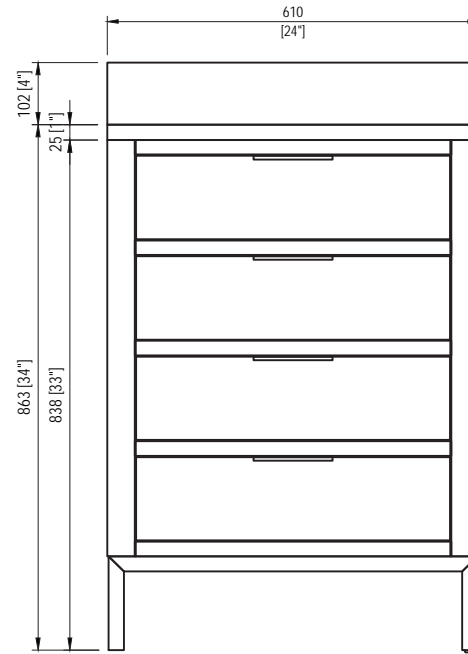

WATER CREATION

MODEL: BRISTOL 24